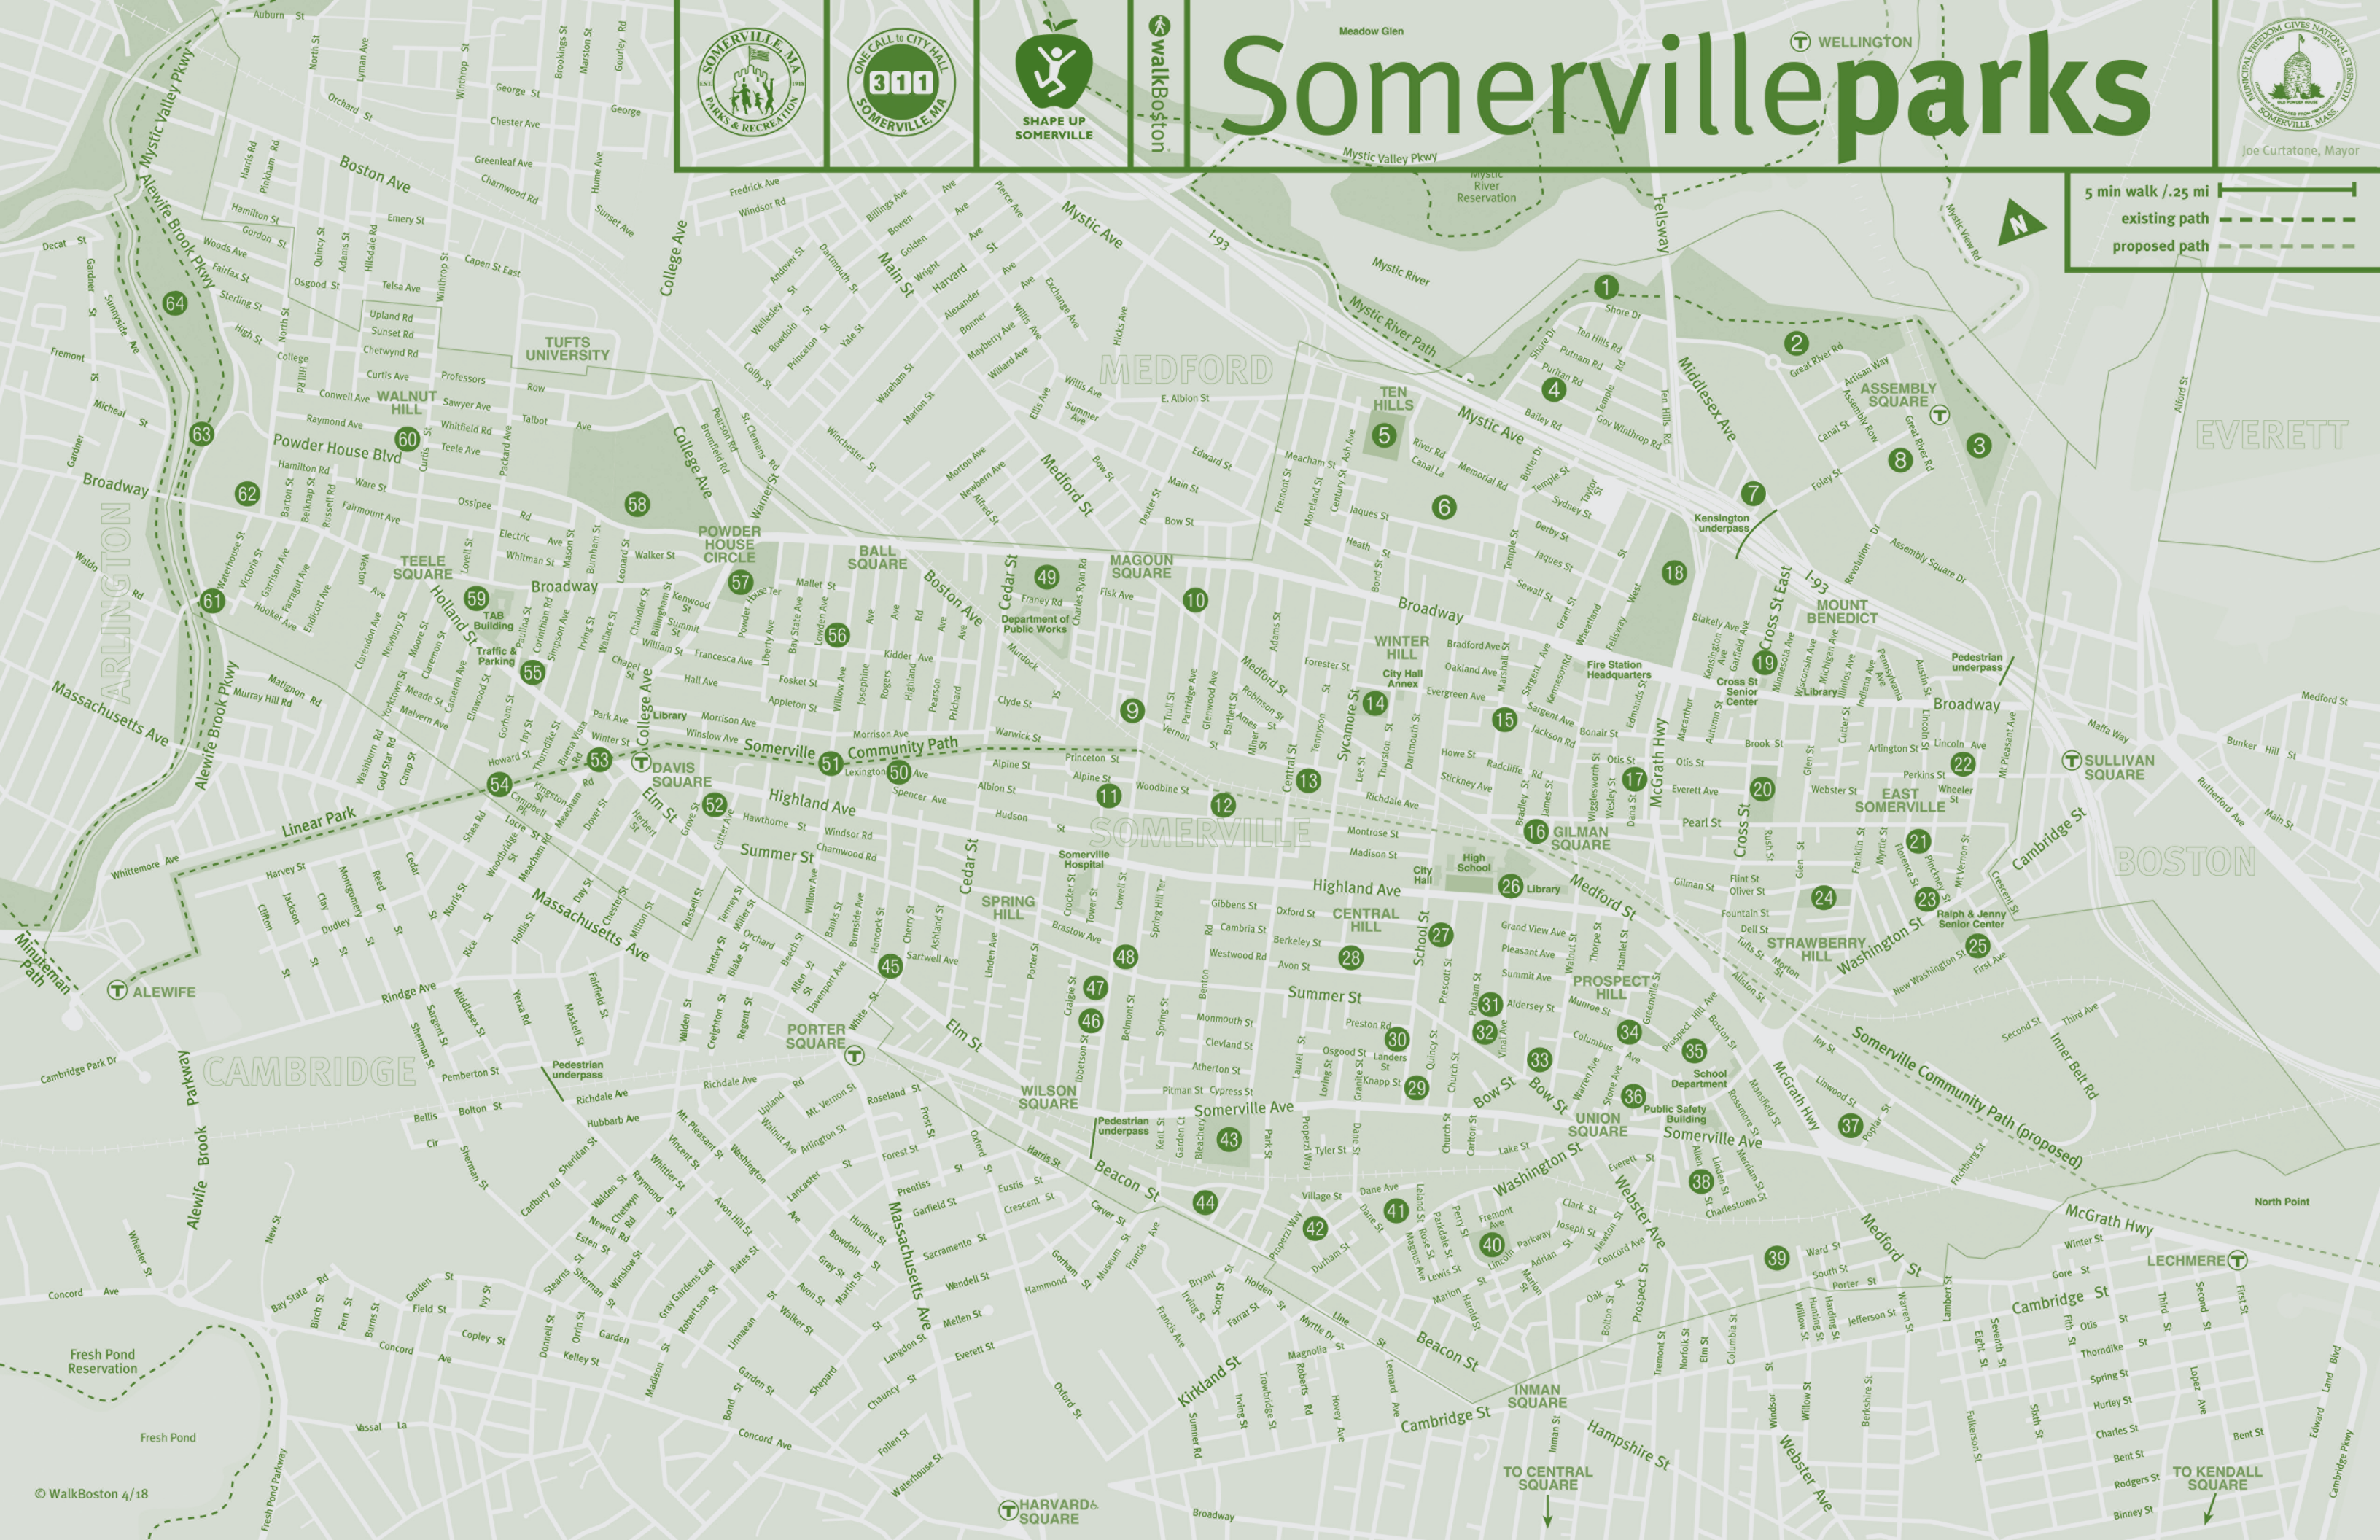

# Somerville parks

5 min walk / .25 mi

existing path

proposed path