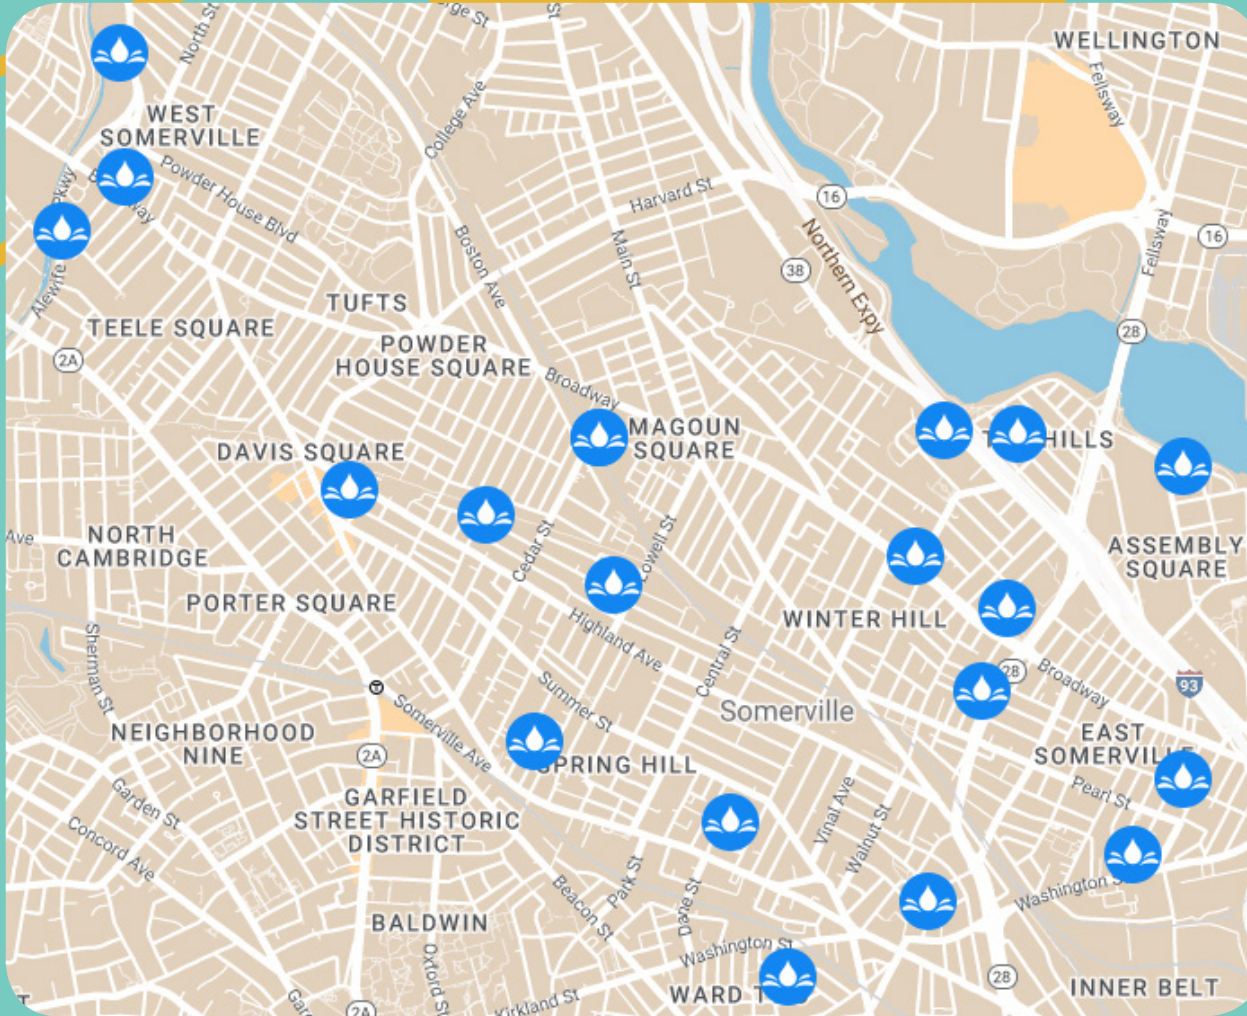

# COOL OFF WITH THESE PARKS WITH WATER FEATURES

☰ Somerville Parks With Water Features 🔍 ⋮

## LOCATION OF SOMERVILLE PARKS WITH WATER FEATURES

In addition to the 2 outdoor pools in Somerville, many parks have water features, ranging from simple single heads, to over head misters, to larger water play elements. They run from 8 am to 8 pm. Water sprays are on timers and stop for 20 minutes in between cycles. Please be patient and push the activators gently. Visit the website below for more information.

## LOCATION OF SOMERVILLE PARKS WITH WATER FEATURES

Kenney Park  
 Chuckie Harris Park  
 Grimmons  
 Albion Playground  
 Florence Playground  
 Lexington Park  
 Dickerman Playground  
 Trum Playground  
 North Street Veterans Playground  
 Sylvester Baxter Riverfront Park  
 Cremins Playground

Perkins Street Park  
 Corbett McKenna Playground  
 Somerville Housing Authority  
 Woodstock Playground  
 Osgood Park  
 Dilboy Pool  
 Latta Brothers Memorial Pool  
 & Splash Pad  
 Lincoln Park  
 Trum Field Playground