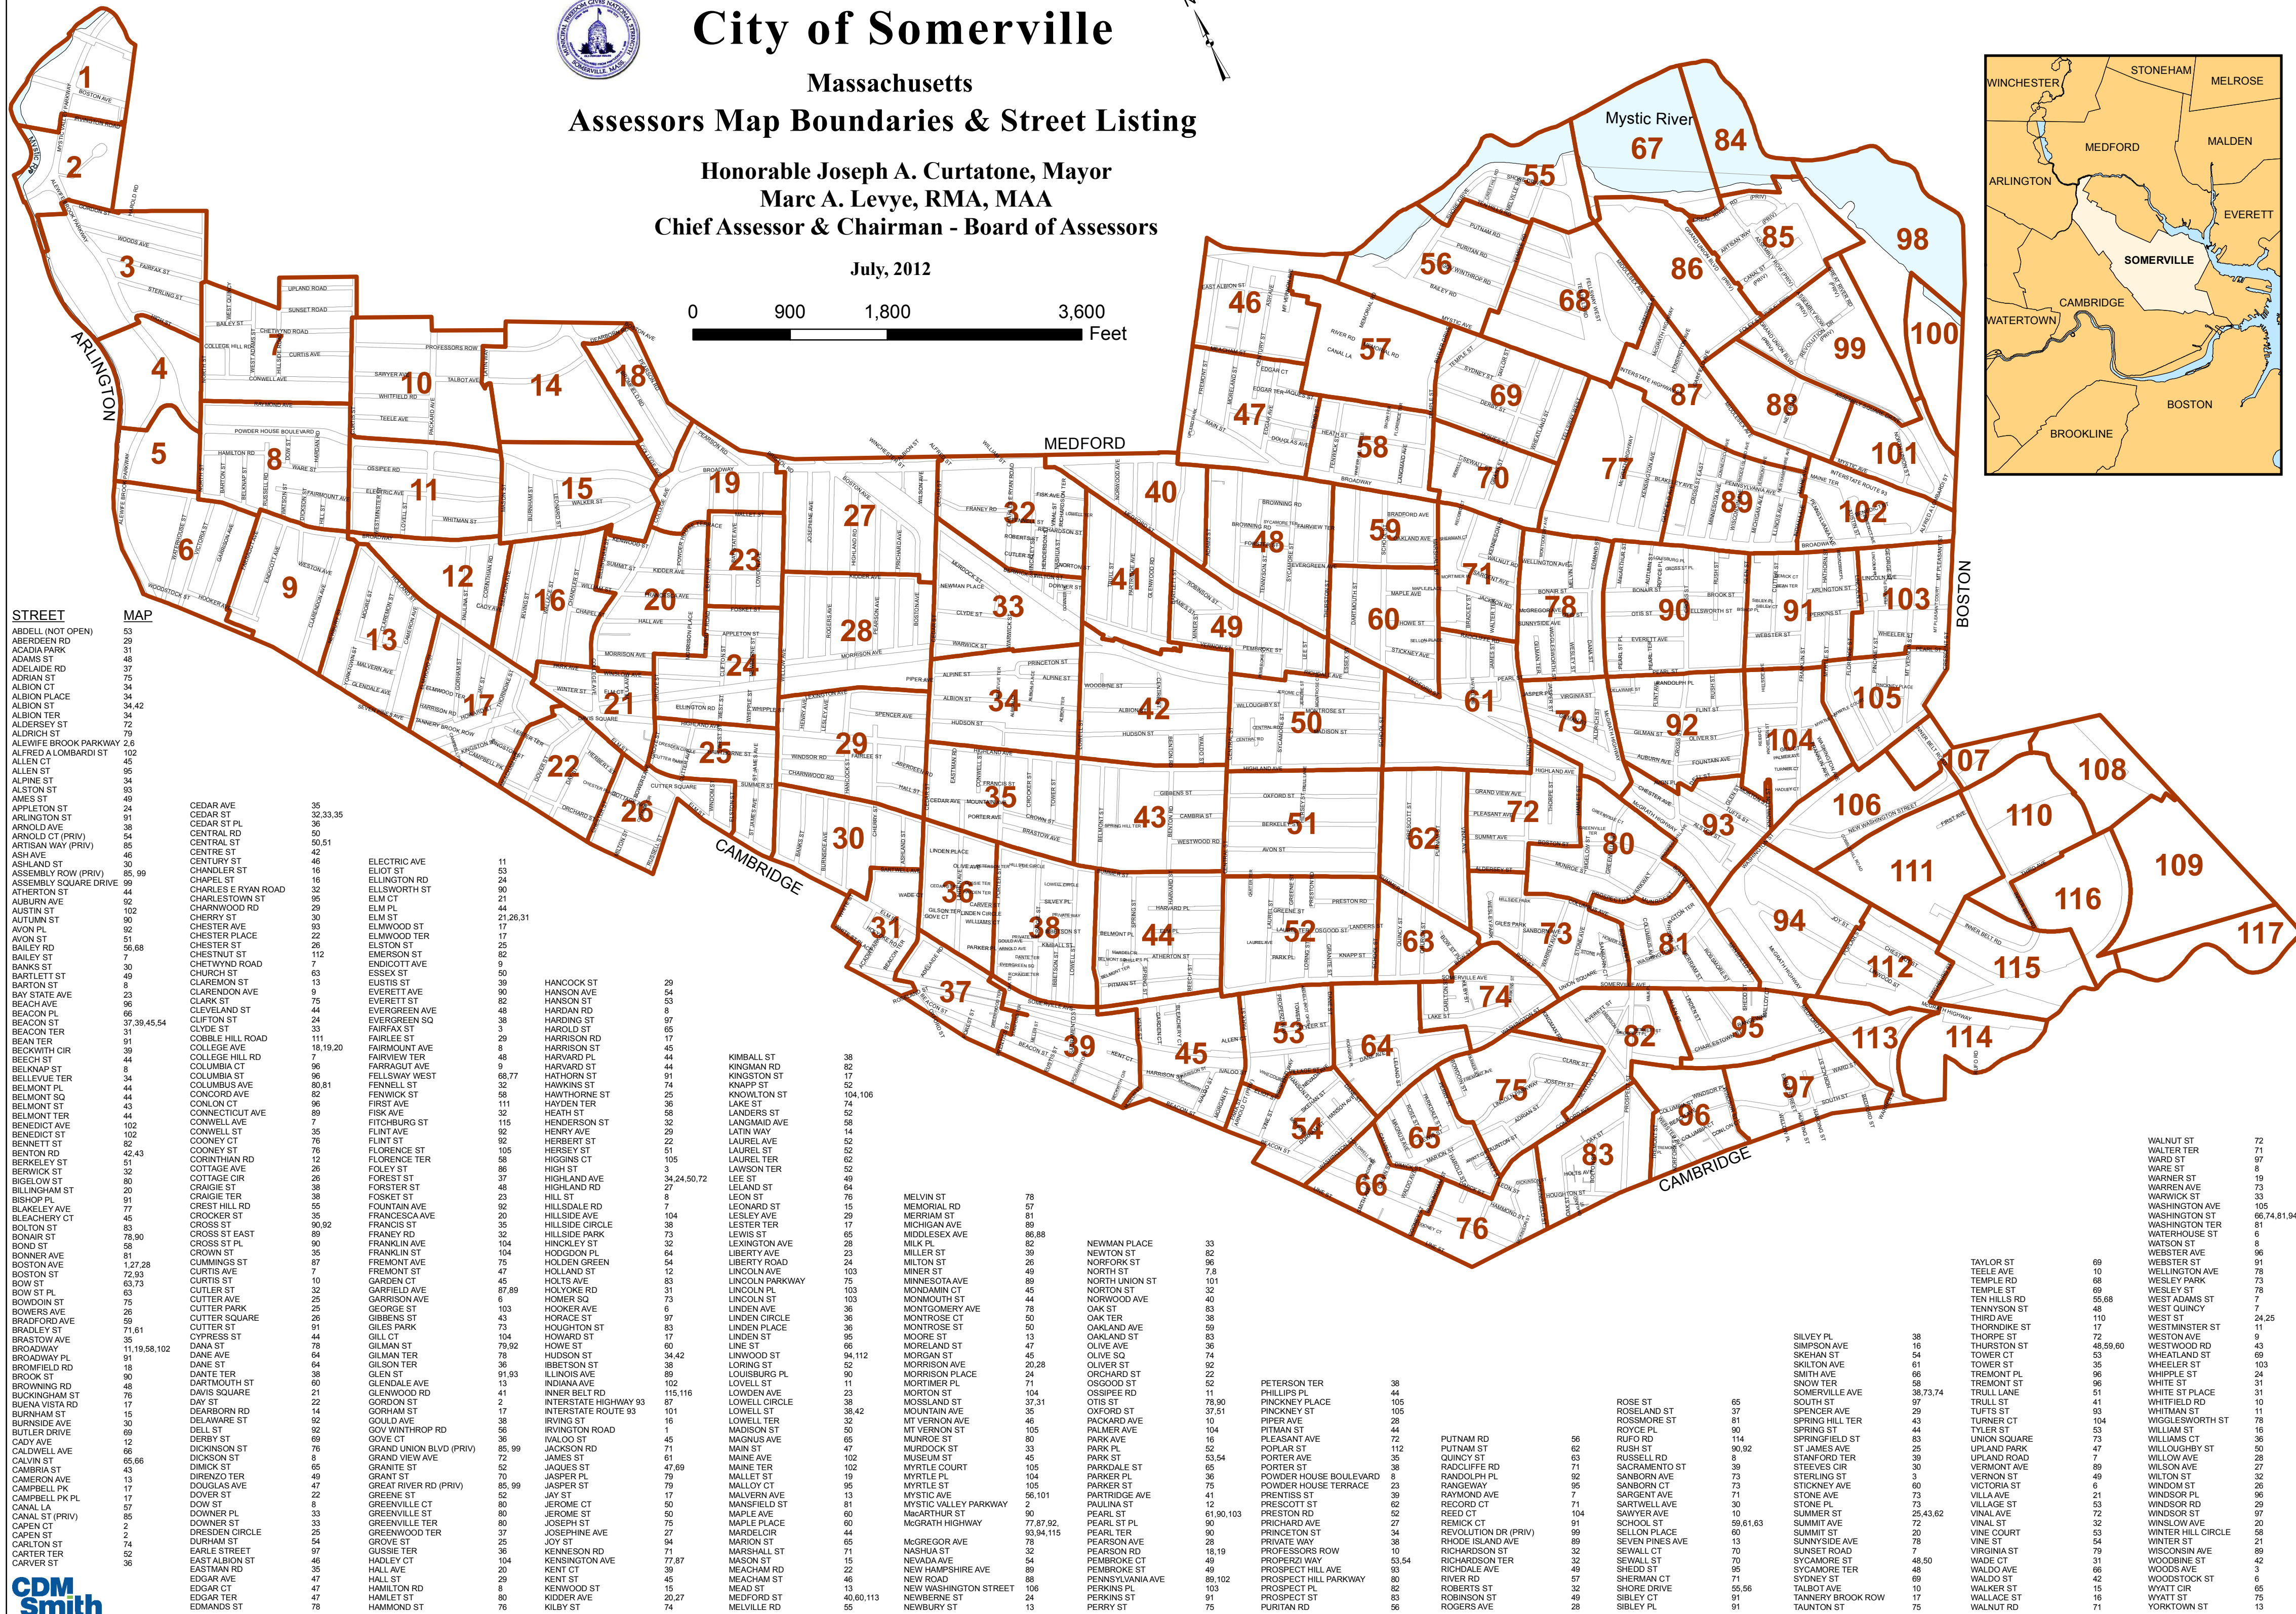

City of Somerville

Massachusetts

Assessors Map Boundaries & Street Listing

Honorable Joseph A. Curtatone, Mayor
Marc A. Levey, RMA, MAA
Chief Assessor & Chairman - Board of Assessors

July, 2012

STREET MAP

ABDELL (NOT OPEN)	53	CEDAR AVE	35	ELECTRIC AVE	11	HANCOCK ST	29	KIMBALL ST	38	MELVIN ST	78	PETERSON TER	38	ROSE ST	65	SILVEY PL	38	TAYLOR ST	69	WALNUT ST	72
ABERDEEN RD	29	CEDAR ST	32,33,35	ELIOT ST	8	HARVARD PL	44	KINGMAN RD	88	MEMORIAL RD	57	PHILLIPS PL	44	ROSELAND ST	37	SIMPSON AVE	38	WALTER TER	71	WALTER TER	72
ACADIA PARK	31	CEDAR ST PL	30	ELLINGWOOD ST	90	HARVARD ST	44	KINGSTON ST	87	MERRIAM ST	81	PICKNEY ST	105	ROSSMORE ST	81	SIMONSON AVE	16	WATSON ST	8	WATSON ST	8
ADAMS ST	48	CENTRAL RD	50	ELM CT	21	HAYWARD ST	9	KNOX ST	52	MICHIGAN AVE	89	PIER AVE	72	ROSSMORE ST	81	SPRING HILL TER	43	WEBSTER AVE	96	WEBSTER AVE	96
ADELAIDE RD	37	CENTRE ST	50,51	ELM PL	44	HAYWARD ST	9	KNOX ST	52	MIDDLESEX AVE	86,88	PIER AVE	72	ROUSE CT	90	SPRING HILL TER	43	WELLS AVE	78	WELLS AVE	78
ADRIAN ST	34	CHERRY ST	30	ELMWOOD TER	21,26,31	HAYWARD ST	9	KNOX ST	52	MIDDLESEX AVE	86,88	PIER AVE	72	ROUSE CT	90	SPRING HILL TER	43	WHEATLAND ST	69	WHEATLAND ST	69
ALBION CT	34	CHESTER PL	83	ELMWOOD TER	22	HAYWARD ST	9	KNOX ST	52	MICHIGAN AVE	89	PIER AVE	72	ROUSE CT	90	SPRING HILL TER	43	WHEELER ST	103	WHEELER ST	103
ALBION PLACE	34,42	CHESTER PLACE	22	ELMWOOD TER	21,26,31	HAYWARD ST	9	KNOX ST	52	MICHIGAN AVE	89	PIER AVE	72	ROUSE CT	90	SPRING HILL TER	43	WHEELER ST	103	WHEELER ST	103
ALBION ST	34	CHESTER PLACE	22	ELMWOOD TER	21,26,31	HAYWARD ST	9	KNOX ST	52	MICHIGAN AVE	89	PIER AVE	72	ROUSE CT	90	SPRING HILL TER	43	WHEELER ST	103	WHEELER ST	103
ALBION TER	34	CHESTER PLACE	22	ELMWOOD TER	21,26,31	HAYWARD ST	9	KNOX ST	52	MICHIGAN AVE	89	PIER AVE	72	ROUSE CT	90	SPRING HILL TER	43	WHEELER ST	103	WHEELER ST	103
ALDERSEY ST	72	CHESTER PLACE	22	ELMWOOD TER	21,26,31	HAYWARD ST	9	KNOX ST	52	MICHIGAN AVE	89	PIER AVE	72	ROUSE CT	90	SPRING HILL TER	43	WHEELER ST	103	WHEELER ST	103
ALDRICH ST	79	CHESTER PLACE	22	ELMWOOD TER	21,26,31	HAYWARD ST	9	KNOX ST	52	MICHIGAN AVE	89	PIER AVE	72	ROUSE CT	90	SPRING HILL TER	43	WHEELER ST	103	WHEELER ST	103
ALEWIFE BROOK PARKWAY	2,6	CHESTER PLACE	22	ELMWOOD TER	21,26,31	HAYWARD ST	9	KNOX ST	52	MICHIGAN AVE	89	PIER AVE	72	ROUSE CT	90	SPRING HILL TER	43	WHEELER ST	103	WHEELER ST	103
ALFRED A LOMBARDI ST	102	CHESTER PLACE	22	ELMWOOD TER	21,26,31	HAYWARD ST	9	KNOX ST	52	MICHIGAN AVE	89	PIER AVE	72	ROUSE CT	90	SPRING HILL TER	43	WHEELER ST	103	WHEELER ST	103
ALLEN CT	45	CHESTER PLACE	22	ELMWOOD TER	21,26,31	HAYWARD ST	9	KNOX ST	52	MICHIGAN AVE	89	PIER AVE	72	ROUSE CT	90	SPRING HILL TER	43	WHEELER ST	103	WHEELER ST	103
ALLEN ST	95	CHESTER PLACE	22	ELMWOOD TER	21,26,31	HAYWARD ST	9	KNOX ST	52	MICHIGAN AVE	89	PIER AVE	72	ROUSE CT	90	SPRING HILL TER	43	WHEELER ST	103	WHEELER ST	103
ALPINE ST	34	CHESTER PLACE	22	ELMWOOD TER	21,26,31	HAYWARD ST	9	KNOX ST	52	MICHIGAN AVE	89	PIER AVE	72	ROUSE CT	90	SPRING HILL TER	43	WHEELER ST	103	WHEELER ST	103
ALSTON ST	93	CHESTER PLACE	22	ELMWOOD TER	21,26,31	HAYWARD ST	9	KNOX ST	52	MICHIGAN AVE	89	PIER AVE	72	ROUSE CT	90	SPRING HILL TER	43	WHEELER ST	103	WHEELER ST	103
AMES ST	49	CHESTER PLACE	22	ELMWOOD TER	21,26,31	HAYWARD ST	9	KNOX ST	52	MICHIGAN AVE	89	PIER AVE	72	ROUSE CT	90	SPRING HILL TER	43	WHEELER ST	103	WHEELER ST	103
APPLETON ST	41	CHESTER PLACE	22	ELMWOOD TER	21,26,31	HAYWARD ST	9	KNOX ST	52	MICHIGAN AVE	89	PIER AVE	72	ROUSE CT	90	SPRING HILL TER	43	WHEELER ST	103	WHEELER ST	103
ARLINGTON ST	102	CHESTER PLACE	22	ELMWOOD TER	21,26,31	HAYWARD ST	9	KNOX ST	52	MICHIGAN AVE	89	PIER AVE	72	ROUSE CT	90	SPRING HILL TER	43	WHEELER ST	103	WHEELER ST	103
ARNOLD AVE	38	CHESTER PLACE	22	ELMWOOD TER	21,26,31	HAYWARD ST	9	KNOX ST	52	MICHIGAN AVE	89	PIER AVE	72	ROUSE CT	90	SPRING HILL TER	43	WHEELER ST	103	WHEELER ST	103
ARNOLD CT (PRIV)	54	CHESTER PLACE	22	ELMWOOD TER	21,26,31	HAYWARD ST	9	KNOX ST	52	MICHIGAN AVE	89	PIER AVE	72	ROUSE CT	90	SPRING HILL TER	43	WHEELER ST	103	WHEELER ST	103
ARTISAN WAY (PRIV)	85	CHESTER PLACE	22	ELMWOOD TER	21,26,31	HAYWARD ST	9	KNOX ST	52	MICHIGAN AVE	89	PIER AVE	72	ROUSE CT	90	SPRING HILL TER	43	WHEELER ST	103	WHEELER ST	103
ASH AVE	45	CHESTER PLACE	22	ELMWOOD TER	21,26,31	HAYWARD ST	9	KNOX ST	52	MICHIGAN AVE	89	PIER AVE	72	ROUSE CT	90	SPRING HILL TER	43	WHEELER ST	103	WHEELER ST	103
ASHLAND ST	30	CHESTER PLACE	22	ELMWOOD TER	21,26,31	HAYWARD ST	9	KNOX ST	52	MICHIGAN AVE	89	PIER AVE	72	ROUSE CT	90	SPRING HILL TER	43	WHEELER ST	103	WHEELER ST	103
ASSEMBLY ROW (PRIV)	85,89	CHESTER PLACE	22	ELMWOOD TER	21,26,31	HAYWARD ST	9	KNOX ST	52	MICHIGAN AVE	89	PIER AVE	72	ROUSE CT	90	SPRING HILL TER	43	WHEELER ST	103	WHEELER ST	103
ASSEMBLY SQUARE DRIVE	44	CHESTER PLACE	22	ELMWOOD TER	21,26,31	HAYWARD ST	9	KNOX ST	52	MICHIGAN AVE	89	PIER AVE	72	ROUSE CT	90	SPRING HILL TER	43	WHEELER ST	103	WHEELER ST	103
ATHERTON ST	44	CHESTER PLACE	22	ELMWOOD TER	21,26,31	HAYWARD ST	9	KNOX ST	52	MICHIGAN AVE	89	PIER AVE	72	ROUSE CT	90	SPRING HILL TER	43	WHEELER ST	103	WHEELER ST	103
AUBURN AVE	102	CHESTER PLACE	22	ELMWOOD TER	21,26,31	HAYWARD ST	9	KNOX ST	52	MICHIGAN AVE	89	PIER AVE	72	ROUSE CT	90	SPRING HILL TER	43	WHEELER ST	103	WHEELER ST	103
AUSTIN ST	102	CHESTER PLACE	22	ELMWOOD TER	21,26,31	HAYWARD ST	9	KNOX ST	52	MICHIGAN AVE	89	PIER AVE	72	ROUSE CT	90	SPRING HILL TER	43	WHEELER ST	103	WHEELER ST	103
AUTUMN ST	90	CHESTER PLACE	22	ELMWOOD TER	21,26,31	HAYWARD ST	9	KNOX ST	52	MICHIGAN AVE	89	PIER AVE	72	ROUSE CT	90	SPRING HILL TER	43	WHEELER ST	103	WHEELER ST	103
AVON PL	90	CHESTER PLACE	22	ELMWOOD TER	21,26,31	HAYWARD ST	9	KNOX ST	52	MICHIGAN AVE	89	PIER AVE	72	ROUSE CT	90	SPRING HILL TER	43	WHEELER ST	103	WHEELER ST	103
AVON ST	51	CHESTER PLACE	22	ELMWOOD TER	21,26,31	HAYWARD ST	9	KNOX ST	52	MICHIGAN AVE	89	PIER AVE	72	ROUSE CT	90	SPRING HILL TER	43	WHEELER ST	103	WHEELER ST	103
BAILEY ST	56,68	CHESTER PLACE	22	ELMWOOD TER	21,26,31	HAYWARD ST	9	KNOX ST	52	MICHIGAN AVE	89	PIER AVE	72	ROUSE CT	90	SPRING HILL TER	43	WHEELER ST	103	WHEELER ST	103
BAILEY ST	56,68	CHESTER PLACE	22	ELMWOOD TER	21,26,31	HAYWARD ST	9	KNOX ST	52	MICHIGAN AVE	89	PIER AVE	72	ROUSE CT	90	SPRING HILL TER	43	WHEELER ST	103	WHEELER ST	103
BANKS ST	30	CHESTER PLACE	22	ELMWOOD TER	21,26,31	HAYWARD ST	9	KNOX ST	52	MICHIGAN AVE	89	PIER AVE	72	ROUSE CT	90	SPRING HILL TER	43	WHEELER ST	103	WHEELER ST	103
BANKS ST	30	CHESTER PLACE	22	ELMWOOD TER	21,26,31	HAYWARD ST	9	KNOX ST	52	MICHIGAN AVE	89	PIER AVE	72	ROUSE CT	90	SPRING HILL TER	43	WHEELER ST	103	WHEELER ST	103
BARTLETT ST	49	CHESTER PLACE	22	ELMWOOD TER	21,26,31	HAYWARD ST	9	KNOX ST	52	MICHIGAN AVE	89	PIER AVE	72	ROUSE CT	90	SPRING HILL TER	43	WHEELER ST	103	WHEELER ST	103
BARTON ST	8	CHESTER PLACE	22	ELMWOOD TER	21,26,31	HAYWARD ST	9	KNOX ST	52	MICHIGAN AVE	89	PIER AVE	72	ROUSE CT	90	SPRING HILL TER	43	WHEELER ST	103	WHEELER ST	103
BAY STATE AVE	23	CHESTER PLACE	22	ELMWOOD TER	21,26,31	HAYWARD ST	9	KNOX ST	52	MICHIGAN AVE	89	PIER AVE	72	ROUSE CT	90	SPRING HILL TER	43	WHEELER ST	103	WHEELER ST	103
BEACH AVE	98	CHESTER PLACE	22	ELMWOOD TER	21,26,31	HAYWARD ST	9	KNOX ST	52	MICHIGAN AVE	89	PIER AVE	72	ROUSE CT	90	SPRING HILL TER	43	WHEELER ST	103	WHEELER ST	103
BEACON PL	66	CHESTER PLACE	22	ELMWOOD TER	21,26,31	HAYWARD ST	9	KNOX ST	52	MICHIGAN AVE	89	PIER AVE	72	ROUSE CT	90	SPRING HILL TER	43	WHEELER ST	103	WHEELER ST	103
BEACON PL	37,39,45,54	CHESTER PLACE	22	ELMWOOD TER	21,26,31	HAYWARD ST	9	KNOX ST	52	MICHIGAN AVE	89	PIER AVE	72	ROUSE CT	90	SPRING HILL TER	43	WHEELER ST	103	WHEELER ST	103
BEACON TER	31	CHESTER PLACE	22	ELMWOOD TER	21,26,31	HAYWARD ST	9	KNOX ST	52	MICHIGAN AVE	89	PIER AVE	72	ROUSE CT	90	SPRING HILL TER	43	WHEELER ST	103	WHEELER ST	103
BEAN TER	91	CHESTER PLACE	22	ELMWOOD TER	21,26,31	HAYWARD ST	9	KNOX ST	52	MICHIGAN AVE	89	PIER AVE	72	ROUSE CT	90	SPRING HILL TER	43	WHEELER ST	103	WHEELER ST	103
BECKWITH CIR	39	CHESTER PLACE	22	ELMWOOD TER	21,26,31	HAYWARD ST	9	KNOX ST	52	MICHIGAN AVE	89	PIER AVE	72	ROUSE CT	90	SPRING HILL TER	43	WHEELER ST	103	WHEELER ST	103
BEECH ST	7	CHESTER PLACE	22	ELMWOOD TER	21,26,31	HAYWARD ST	9	KNOX ST	52	MICHIGAN AVE	89	PIER AVE	72	ROUSE CT	90	SPRING HILL TER	43	WHEELER ST	103	WHEELER ST	103
BELKNAP ST	34	CHESTER PLACE	22	ELMWOOD TER	21,26,31	HAYWARD ST	9	KNOX ST	52	MICHIGAN AVE	89	PIER AVE	72	ROUSE CT	90	SPRING HILL TER	43	WHEELER ST	103	WHEELER ST	103
BELLEVUE TER	8	CHESTER PLACE	22	ELMWOOD TER	21,26,31	HAYWARD ST	9	KNOX ST	52	MICHIGAN AVE	89	PIER AVE	72	ROUSE CT	90	SPRING HILL TER	43	WHEELER ST	103	WHEELER ST	103
BELMONT PL	44	CHESTER PLACE	22	ELMWOOD TER	21,26,31	HAYWARD ST	9	KNOX ST	52	MICHIGAN AVE	89	PIER AVE	72	ROUSE CT	90	SPRING HILL TER	43	WHEELER ST	103	WHEELER ST	103
BELMONT SQ	44	CHESTER PLACE	22	ELMWOOD TER	21,26,31	HAYWARD ST	9	KNOX ST	52	MICHIGAN AVE	89	PIER AVE	72	ROUSE CT	90	SPRING HILL TER	43	WHEELER ST	103	WHEELER ST	103
BELMONT ST	43	CHESTER PLACE	22	ELMWOOD TER	21,26,31	HAYWARD ST	9	KNOX ST	52	MICHIGAN AVE	89	PIER AVE	72	ROUSE CT	90	SPRING HILL TER	43	WHEELER ST	103	WHEELER ST	103
BELMONT TER	44	CHESTER PLACE	22	ELMWOOD TER	21,26,31	HAYWARD ST	9	KNOX ST	52	MICHIGAN AVE	89	PIER AVE	72	ROUSE CT	90	SPRING HILL TER	43	WHEELER ST	103	WHEELER ST	103
BENEDICT AVE	102	CHESTER PLACE	22	ELMWOOD TER	21,26,31	HAYWARD ST	9	KNOX ST	52	MICHIGAN AVE	89	PIER AVE	72	ROUSE CT	90	SPRING HILL TER	43	WHEELER ST	103	WHEELER ST	103
BENEDICT ST	102	CHESTER PLACE	22	ELMWOOD TER	21,26,31	HAYWARD ST	9	KNOX ST	52	MICHIGAN AVE	89	PIER AVE	72	ROUSE CT	90	SPRING HILL TER	43	WHEELER ST	103	WHEELER ST	103
BENNETT ST	102	CHESTER PLACE	22	ELMWOOD TER	21,26,31	HAYWARD ST	9	KNOX ST	52	MICHIGAN AVE	89	PIER AVE	72	ROUSE CT	90	SPRING HILL TER	43	WHEELER ST	103	WHEELER ST	103
BENNETT ST	42,43	CHESTER PLACE	22	ELMWOOD TER	21,26,31	HAYWARD ST	9	KNOX ST	52	MICHIGAN AVE	89	PIER AVE	72	ROUSE CT	90	SPRING HILL TER	43	WHEELER ST	103	WHEELER ST	103
BENNETT ST	42,43	CHESTER PLACE	22	ELMWOOD TER	21,26,31	HAYWARD ST	9	KNOX ST	52	MICHIGAN AVE	89	PIER AVE	72	ROUSE CT	90	SPRING HILL TER	43	WHEELER ST	103	WHEELER ST	103
BENNETT ST	42,43	CHESTER PLACE	22	ELMWOOD TER	21,26,31	HAYWARD ST	9	KNOX ST	52	MICHIGAN AVE	89	PIER AVE	72	ROUSE CT	90	SPRING HILL TER	43	WHEELER ST	103	WHEELER ST	103
BENNETT ST	42,43	CHESTER PLACE	22	ELMWOOD TER	21,26,31	HAYWARD ST	9	KNOX ST	52	MICHIGAN AVE	89	PIER AVE	72	ROUSE CT	90	SPRING HILL TER	43	WHEELER ST	103	WHEELER ST	103
BENNETT ST	42,43	CHESTER PLACE	22	ELMWOOD TER	21,26,31	HAYWARD ST	9	KNOX ST	52	MICHIGAN AVE	89	PIER AVE	72	ROUSE CT	90	SPRING HILL TER	43	WHEELER ST	103	WHEELER ST	103
BENNETT ST	42,43	CHESTER PLACE	22	ELMWOOD TER	21,26,31	HAYWARD ST	9	KNOX ST	52	MICHIGAN AVE	89	PIER AVE	72	ROUSE CT	90	SPRING HILL TER	43	WHEELER ST	103	WHEELER ST	103
BENNETT ST	42,43	CHESTER PLACE	22	ELMWOOD TER	21,26,31	HAYWARD ST	9	KNOX ST	52	MICHIGAN AVE											