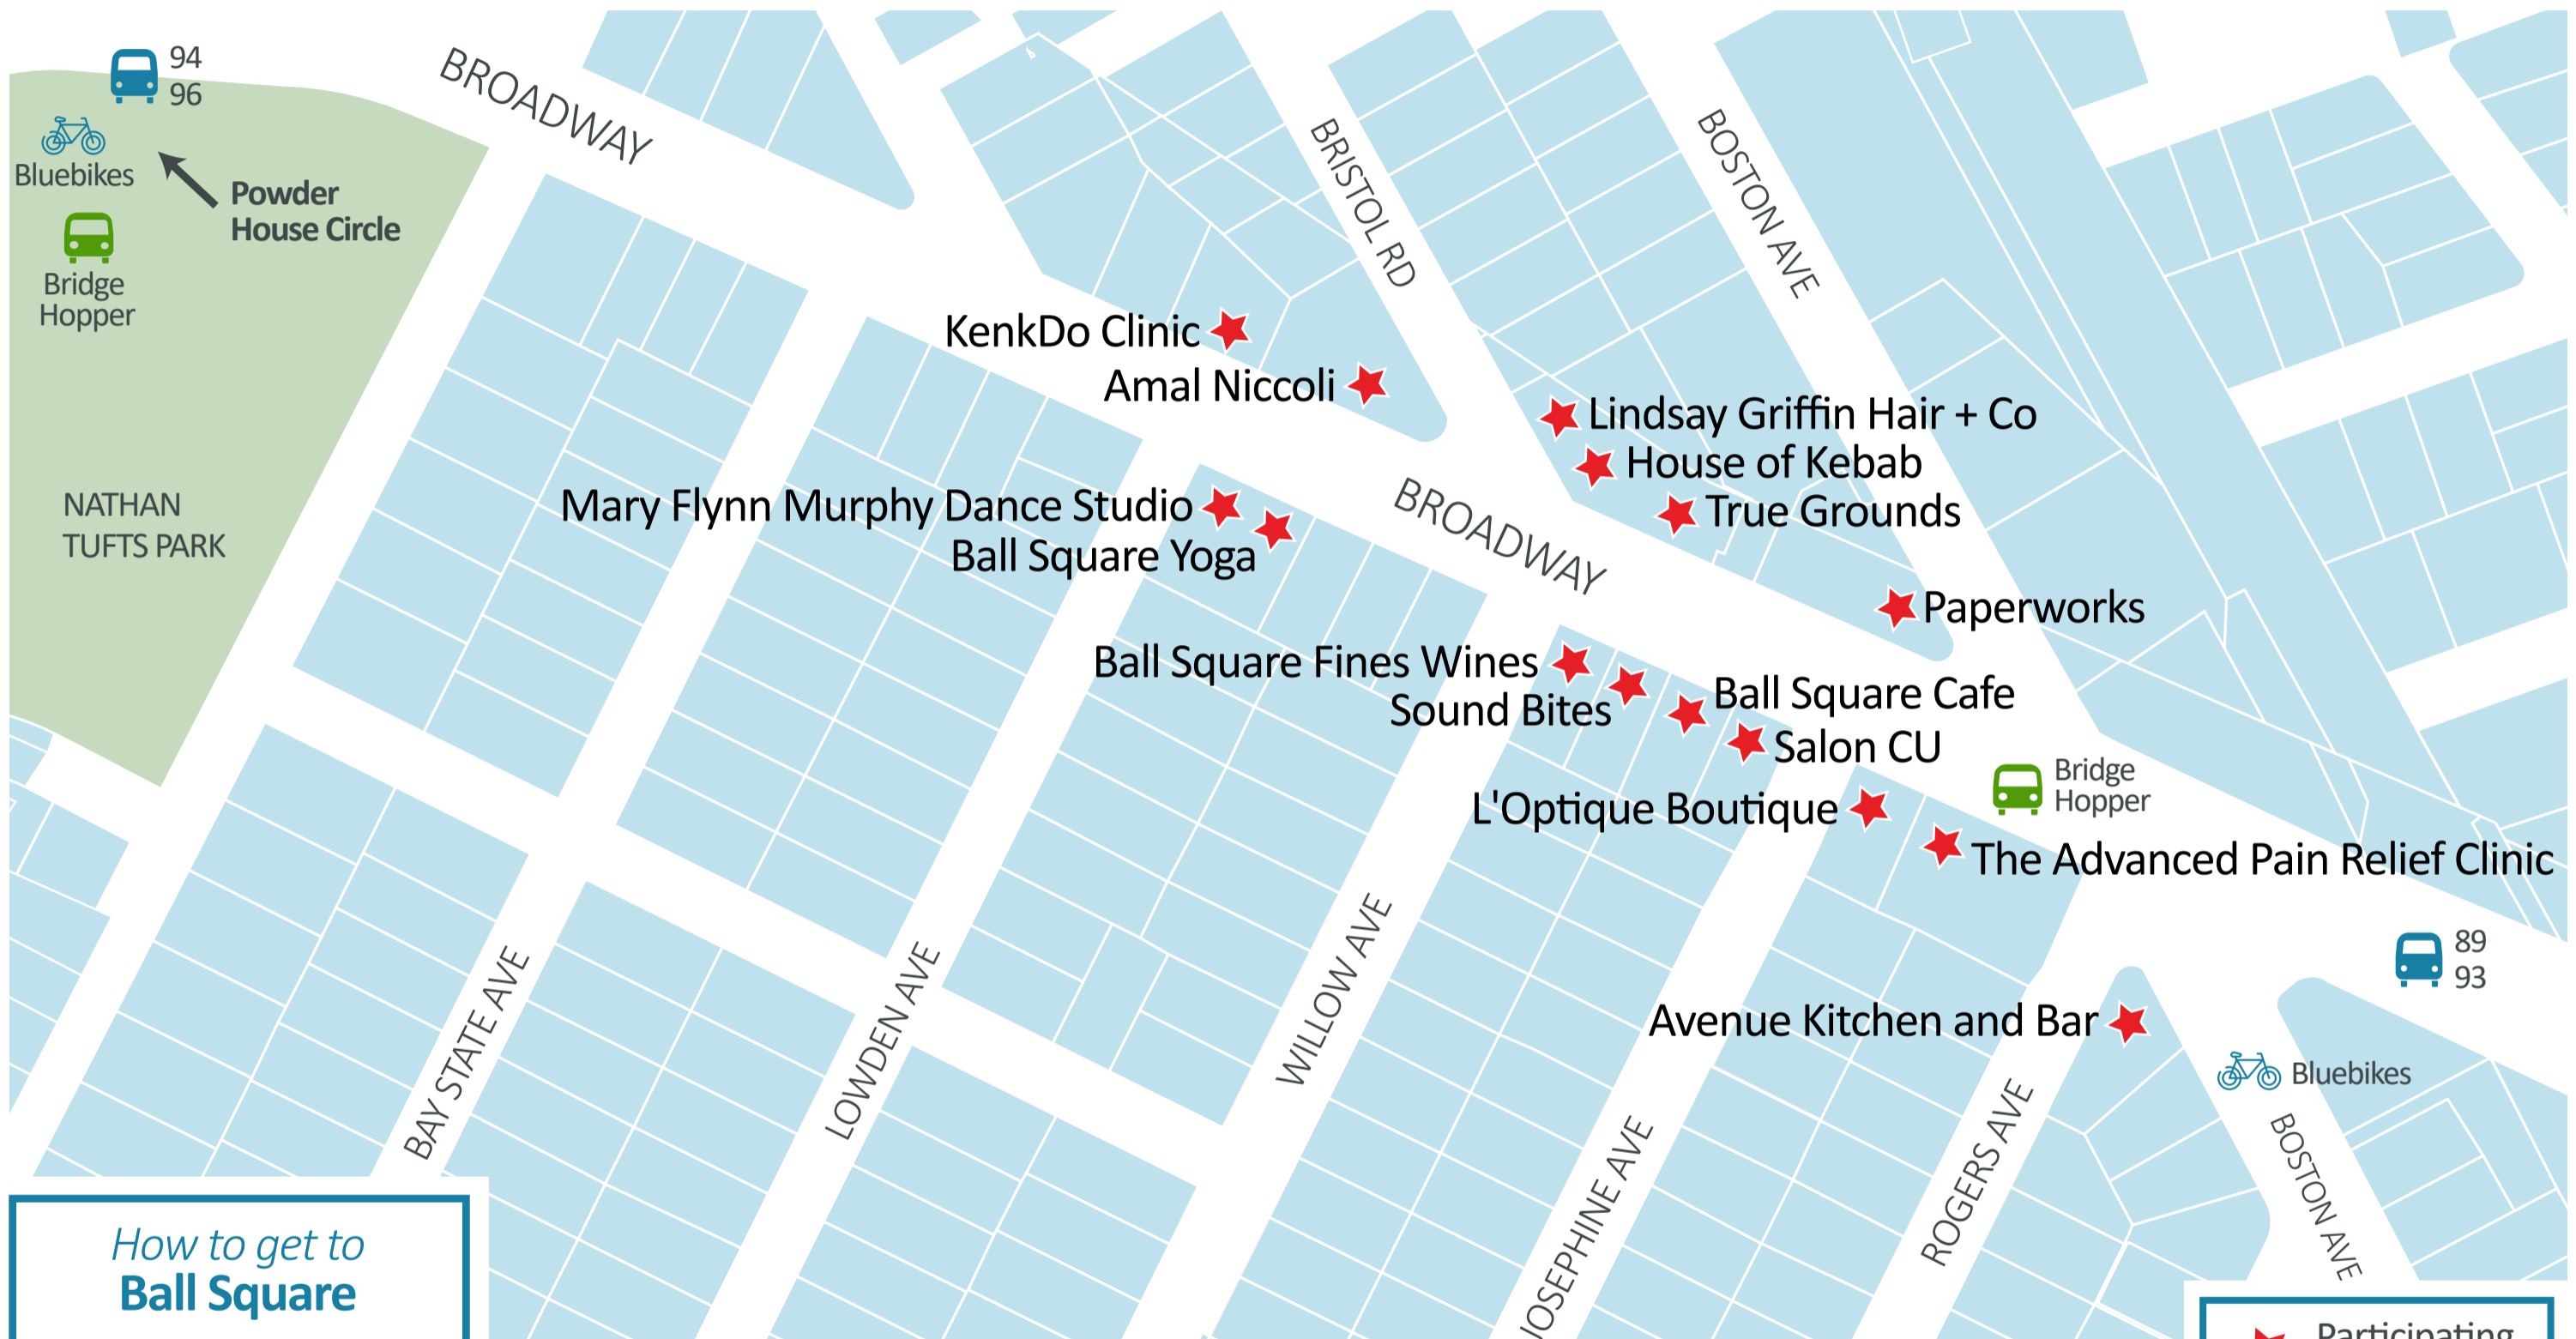

## Ball Square

**How to get to Ball Square**

- Bluebikes Station  
Powder House Circle  
Boston Ave
- Bus routes 94, 96  
Powder House Circle
- Bus routes 89, 93  
Broadway
- Bridge Hopper  
Powder House Circle  
Broadway near Rogers Ave