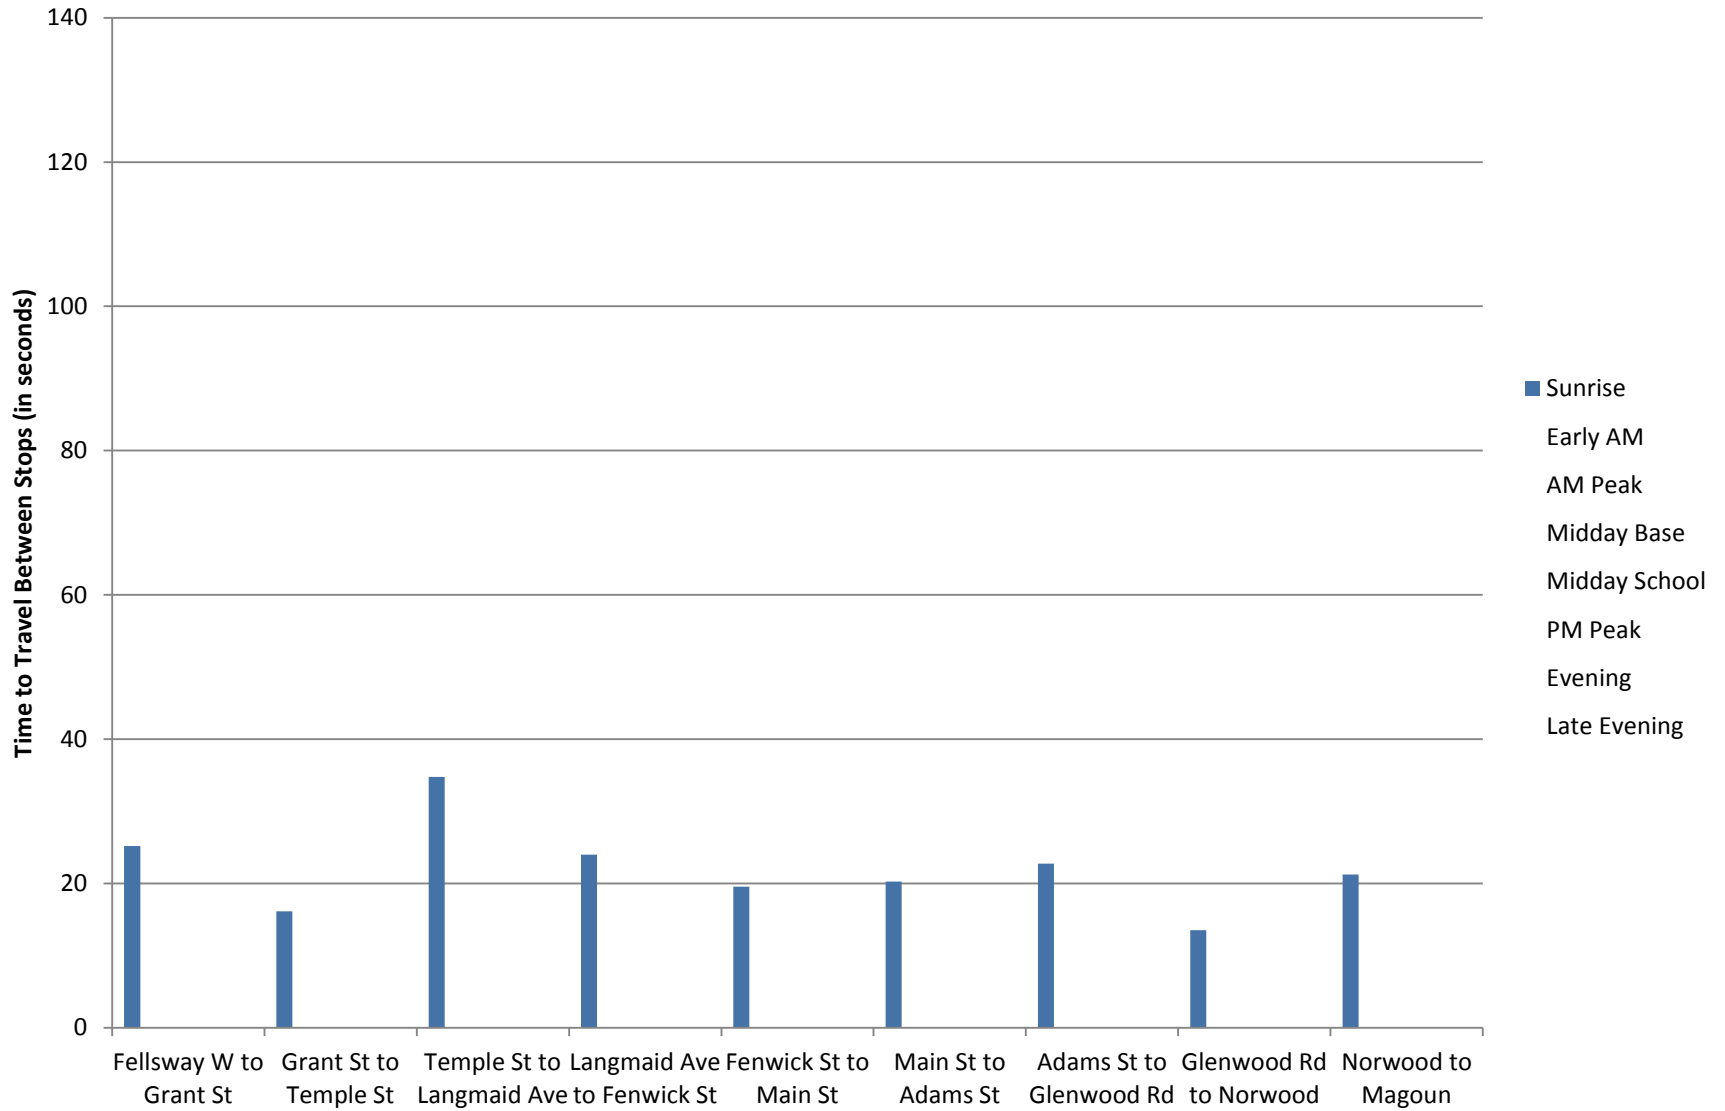

Travel Time Between Westbound Broadway Bus Stops in Winter Hill: Average with no Congestion