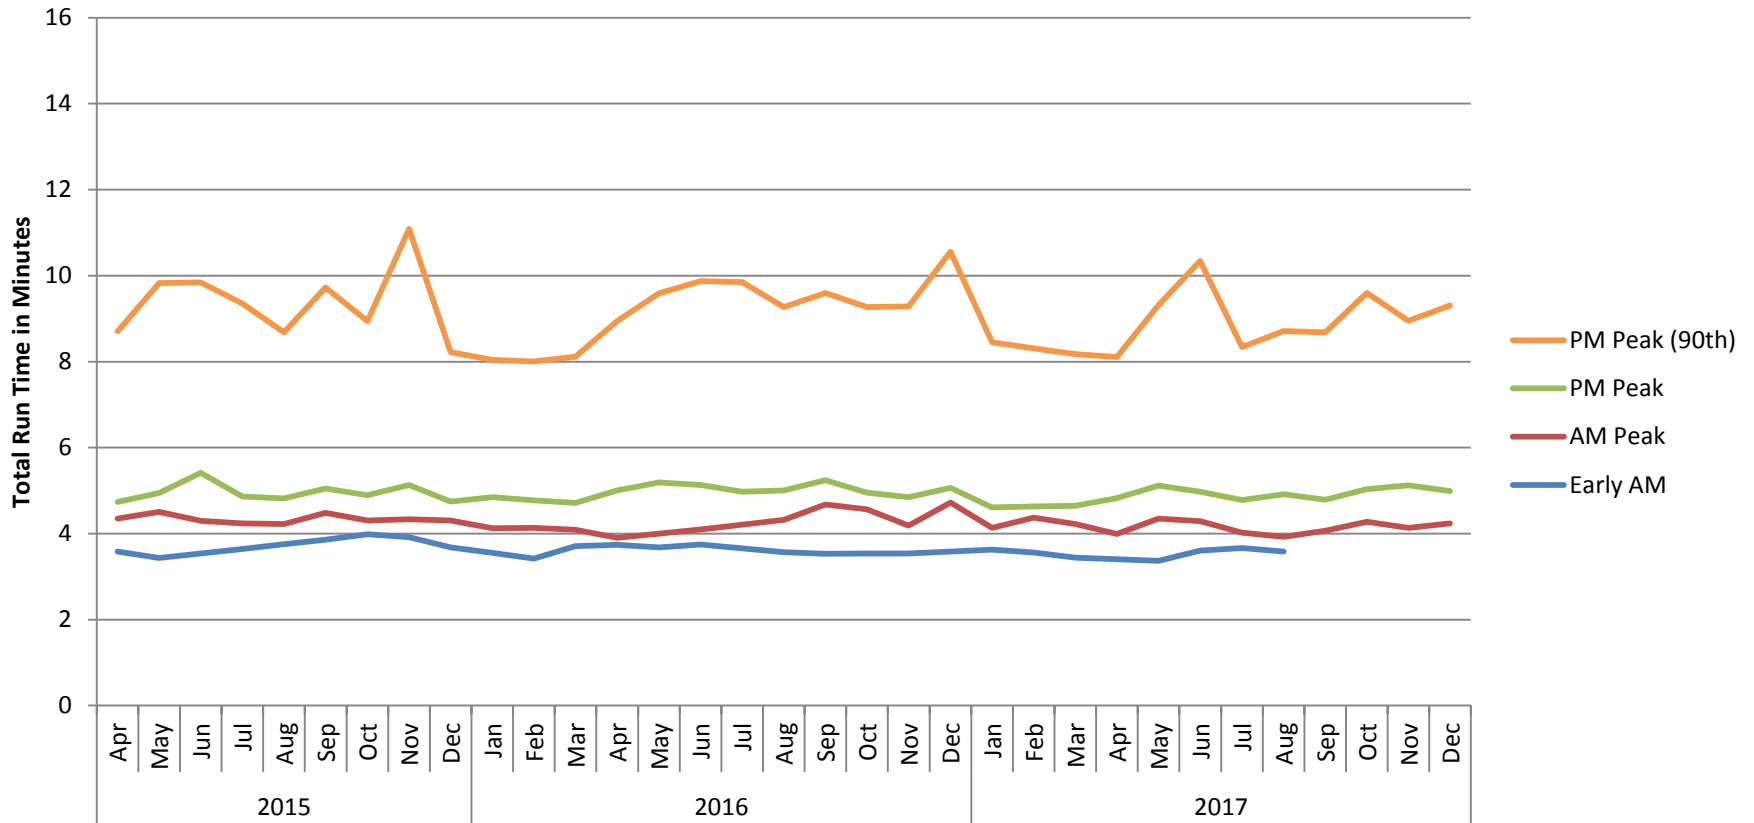

Broadway Morning Rush Hour Counts by Travel Mode

Average Weekday Boardings of Somerville Bus Routes

Fall 2017

Broadway Eastbound: Average MBTA Bus Run Time Between Magoun Square and McGrath Hwy

- Overall, travel times along this section of Broadway appear to be holding steady
- Data show that up to 1 minute could be saved for buses travelling during an average peak hour if they had their own dedicated right-of-way, and up to 5 minutes or more during very high-traffic periods

Broadway Westbound: Average MBTA Bus Run Time Between Foss Park and Magoun Square

- Overall, travel times along this section of Broadway appear to be holding steady
- Data show that up to 1 minute could be saved for buses travelling during an average peak hour if they had their own dedicated right-of-way, and up to 5 minutes or more during very high-traffic periods