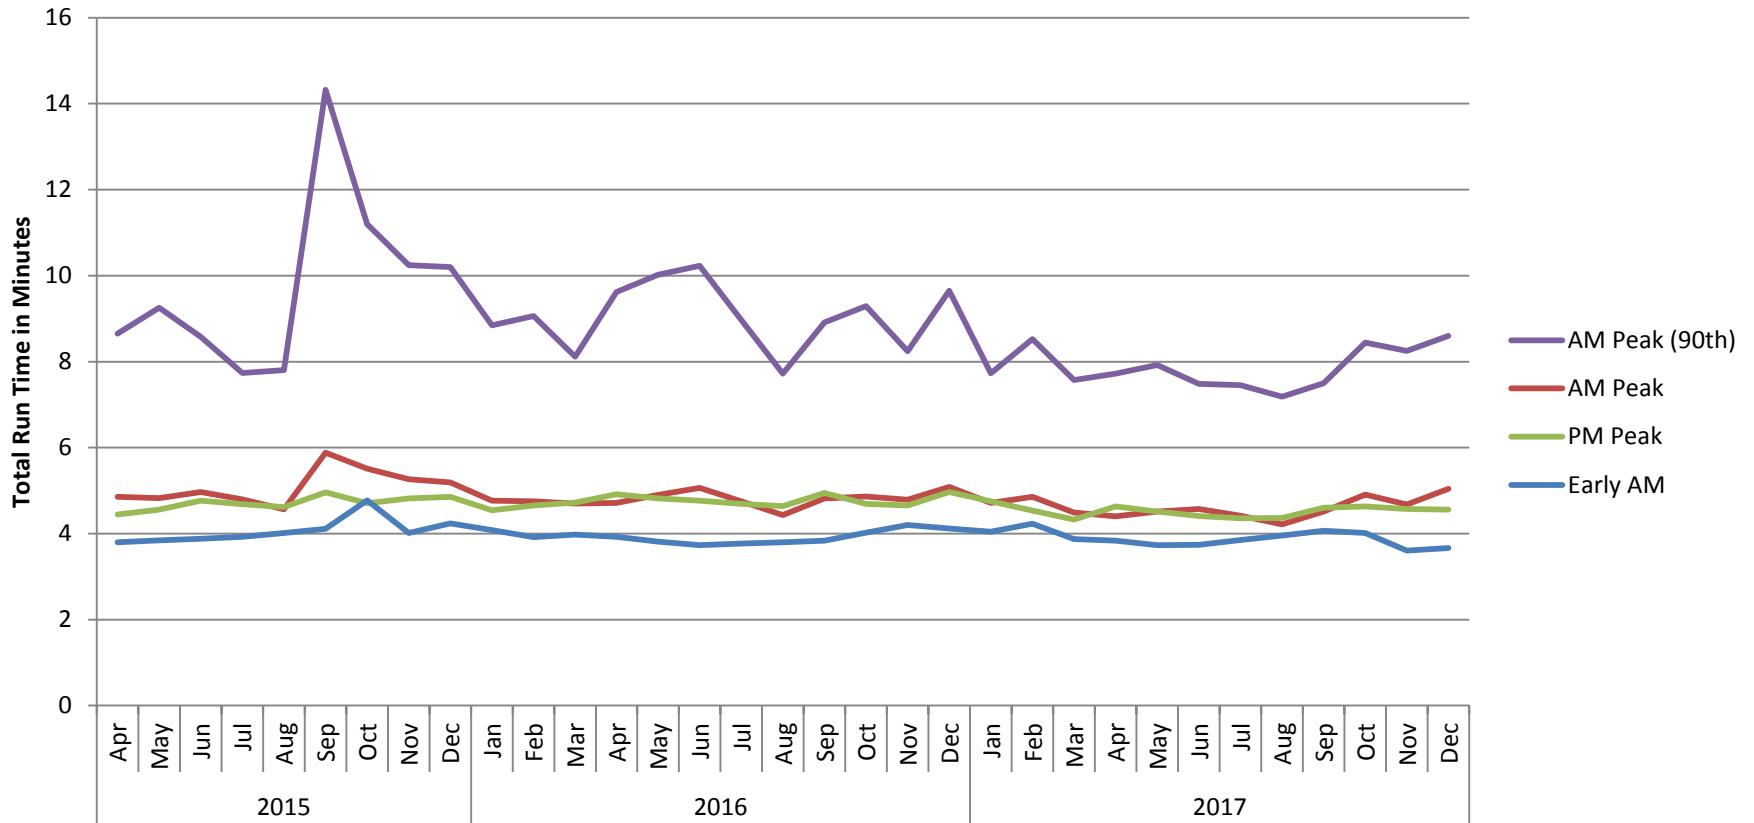

Broadway Morning Rush Hour Counts by Travel Mode

Average Weekday Boardings of Somerville Bus Routes

Fall 2017

Broadway Eastbound: Average MBTA Bus Run Time Between Magoun Square and McGrath Hwy

- Overall, travel times along this section of Broadway appear to be holding steady
- Data show that up to 1 minute could be saved for buses travelling during an average peak hour if they had their own dedicated right-of-way, and up to 5 minutes or more during very high-traffic periods

Broadway Westbound: Average MBTA Bus Run Time Between Foss Park and Magoun Square

- Overall, travel times along this section of Broadway appear to be holding steady
- Data show that up to 1 minute could be saved for buses travelling during an average peak hour if they had their own dedicated right-of-way, and up to 5 minutes or more during very high-traffic periods