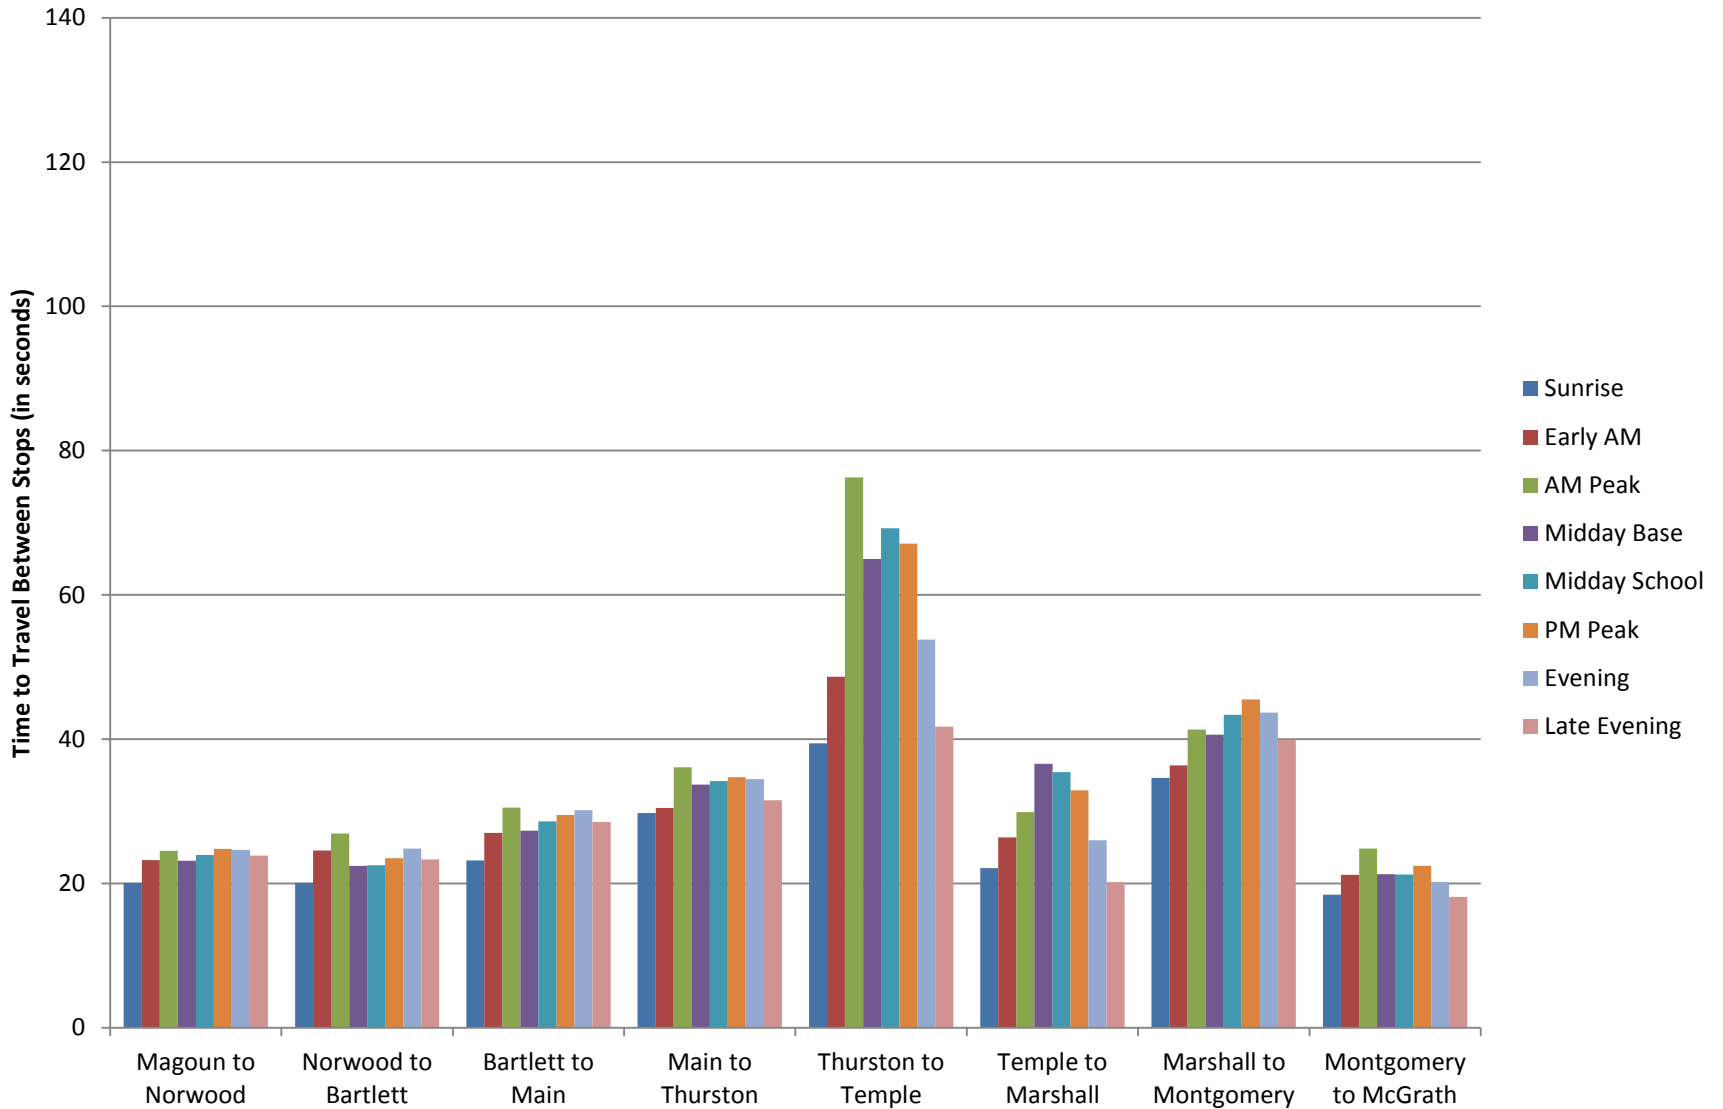

Broadway Morning Rush Hour Counts by Travel Mode

Average Weekday Boardings of Somerville Bus Routes

Fall 2017

Broadway Eastbound: Average MBTA Bus Run Time Between Magoun Square and McGrath Hwy

- Overall, travel times along this section of Broadway appear to be holding steady
- Data show that up to 1 minute could be saved for buses travelling during an average peak hour if they had their own dedicated right-of-way, and up to 5 minutes or more during very high-traffic periods

Broadway Westbound: Average MBTA Bus Run Time Between Foss Park and Magoun Square

- Overall, travel times along this section of Broadway appear to be holding steady
- Data show that up to 1 minute could be saved for buses travelling during an average peak hour if they had their own dedicated right-of-way, and up to 5 minutes or more during very high-traffic periods

Travel Time Between Eastbound Broadway Bus Stops in Winter Hill: Average with no Congestion

Travel Time Between Eastbound Broadway Bus Stops in Winter Hill: Average Throughout Day

Travel Time Between Eastbound Broadway Bus Stops in Winter Hill: 90th Percentile (Very Bad Congestion) Throughout Day