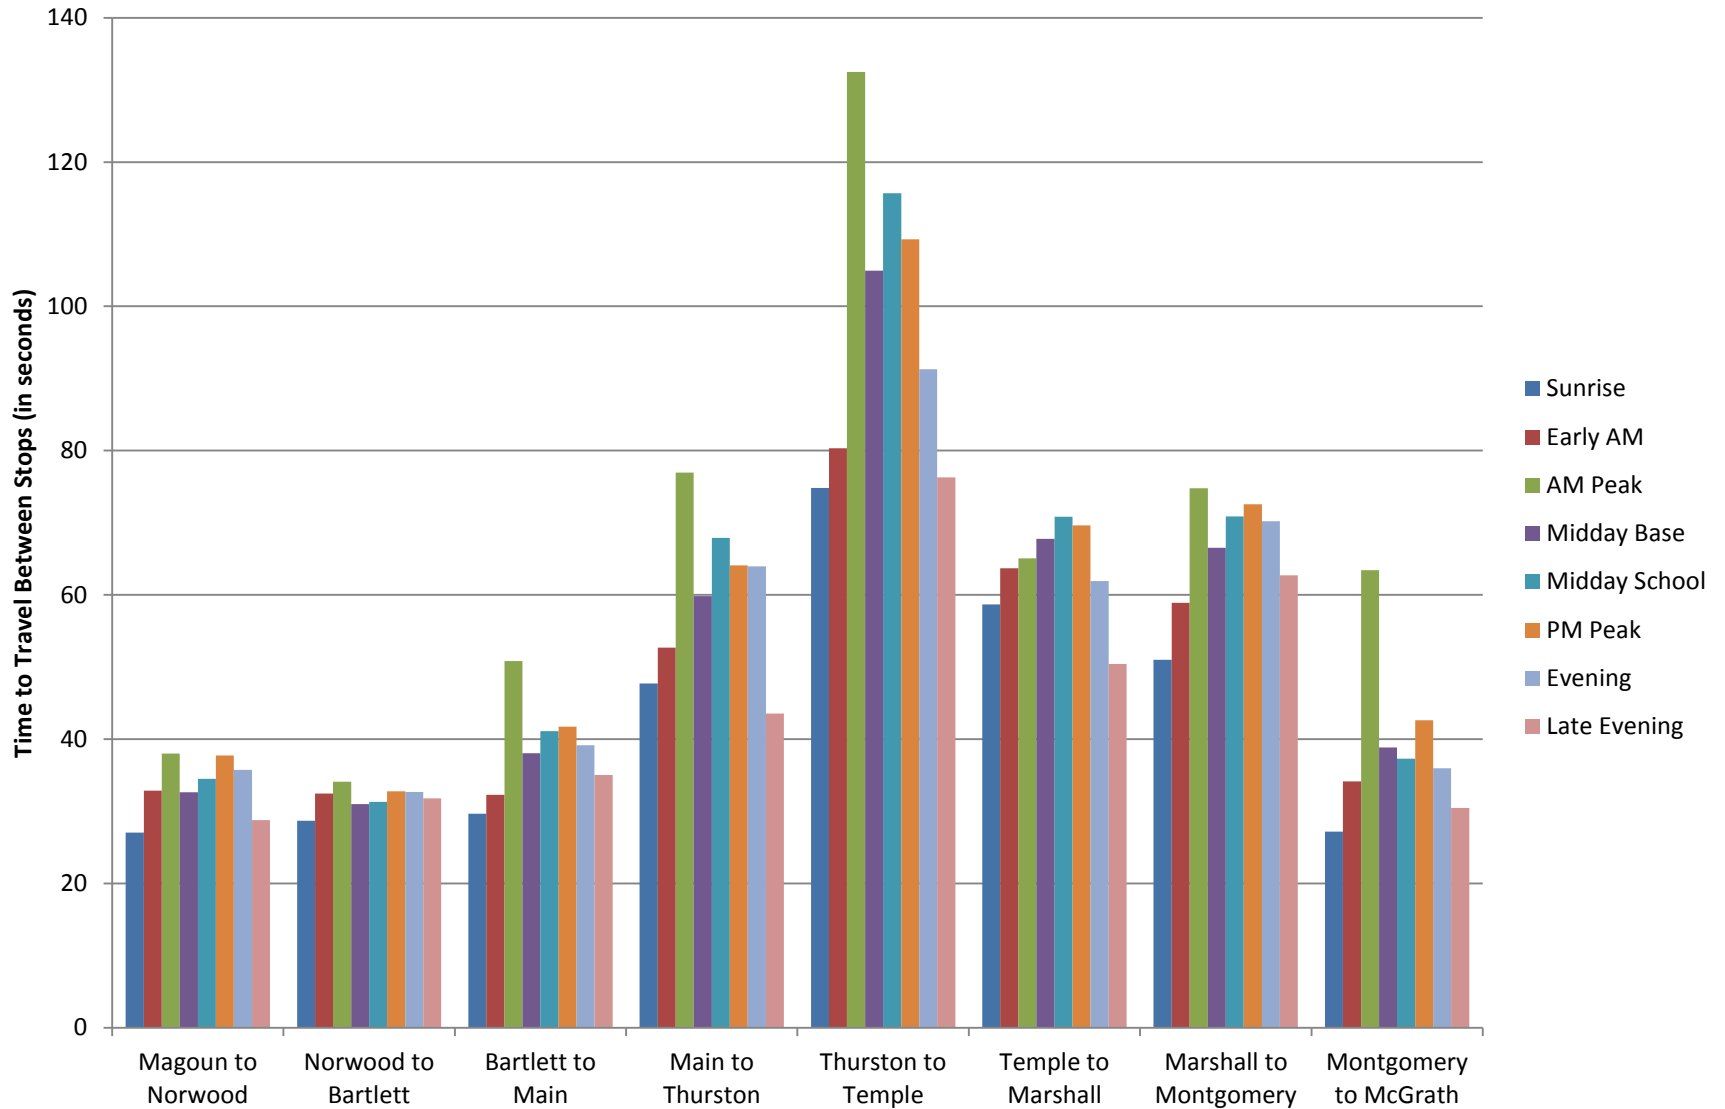

Broadway Morning Rush Hour Counts by Travel Mode

Average Weekday Boardings of Somerville Bus Routes

Fall 2017

Broadway Eastbound: Average MBTA Bus Run Time Between Magoun Square and McGrath Hwy

- Overall, travel times along this section of Broadway appear to be holding steady
- Data show that up to 1 minute could be saved for buses travelling during an average peak hour if they had their own dedicated right-of-way, and up to 5 minutes or more during very high-traffic periods

Broadway Westbound: Average MBTA Bus Run Time Between Foss Park and Magoun Square

- Overall, travel times along this section of Broadway appear to be holding steady
- Data show that up to 1 minute could be saved for buses travelling during an average peak hour if they had their own dedicated right-of-way, and up to 5 minutes or more during very high-traffic periods

Travel Time Between Eastbound Broadway Bus Stops in Winter Hill: Average with no Congestion

Travel Time Between Eastbound Broadway Bus Stops in Winter Hill: Average Throughout Day

Travel Time Between Eastbound Broadway Bus Stops in Winter Hill: 90th Percentile (Very Bad Congestion) Throughout Day