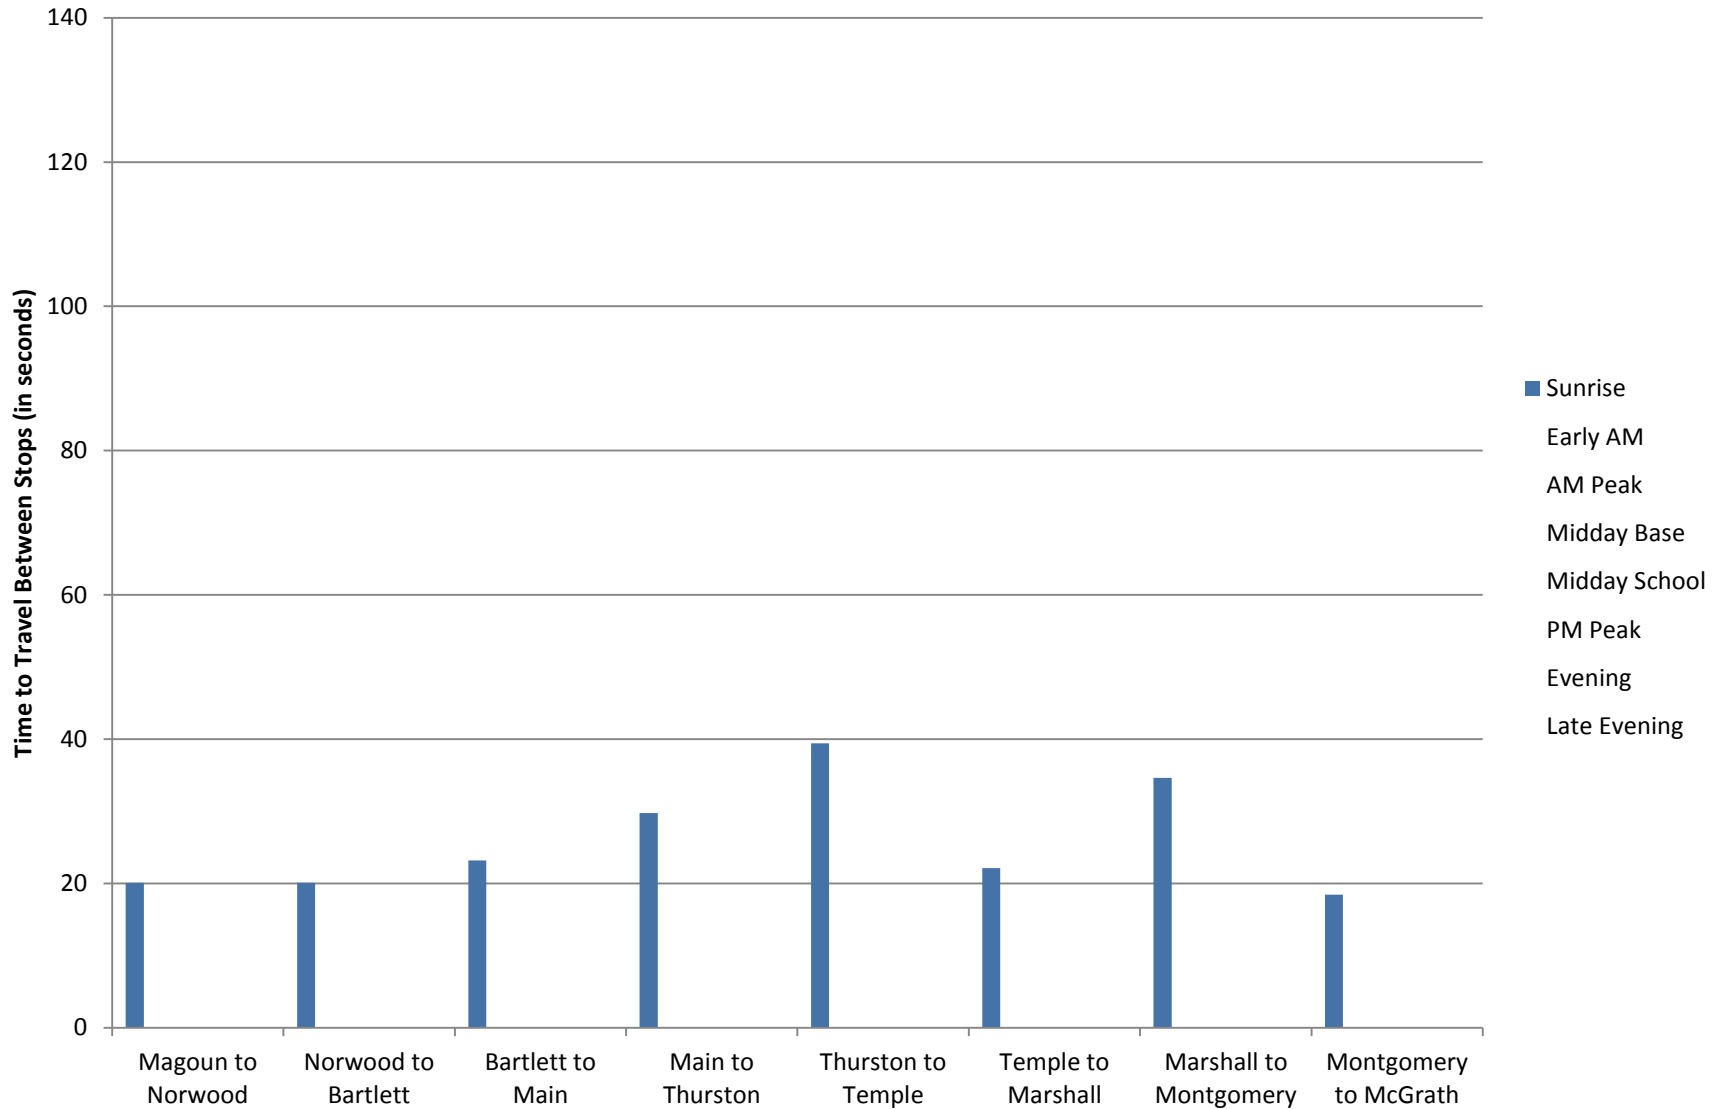

Broadway Morning Rush Hour Counts by Travel Mode

Average Weekday Boardings of Somerville Bus Routes

Fall 2017

Broadway Eastbound: Average MBTA Bus Run Time Between Magoun Square and McGrath Hwy

- Overall, travel times along this section of Broadway appear to be holding steady
- Data show that up to 1 minute could be saved for buses travelling during an average peak hour if they had their own dedicated right-of-way, and up to 5 minutes or more during very high-traffic periods

Broadway Westbound: Average MBTA Bus Run Time Between Foss Park and Magoun Square

- Overall, travel times along this section of Broadway appear to be holding steady
- Data show that up to 1 minute could be saved for buses travelling during an average peak hour if they had their own dedicated right-of-way, and up to 5 minutes or more during very high-traffic periods

Travel Time Between Eastbound Broadway Bus Stops in Winter Hill: Average with no Congestion

Travel Time Between Eastbound Broadway Bus Stops in Winter Hill: Average Throughout Day

Travel Time Between Eastbound Broadway Bus Stops in Winter Hill: 90th Percentile (Very Bad Congestion) Throughout Day