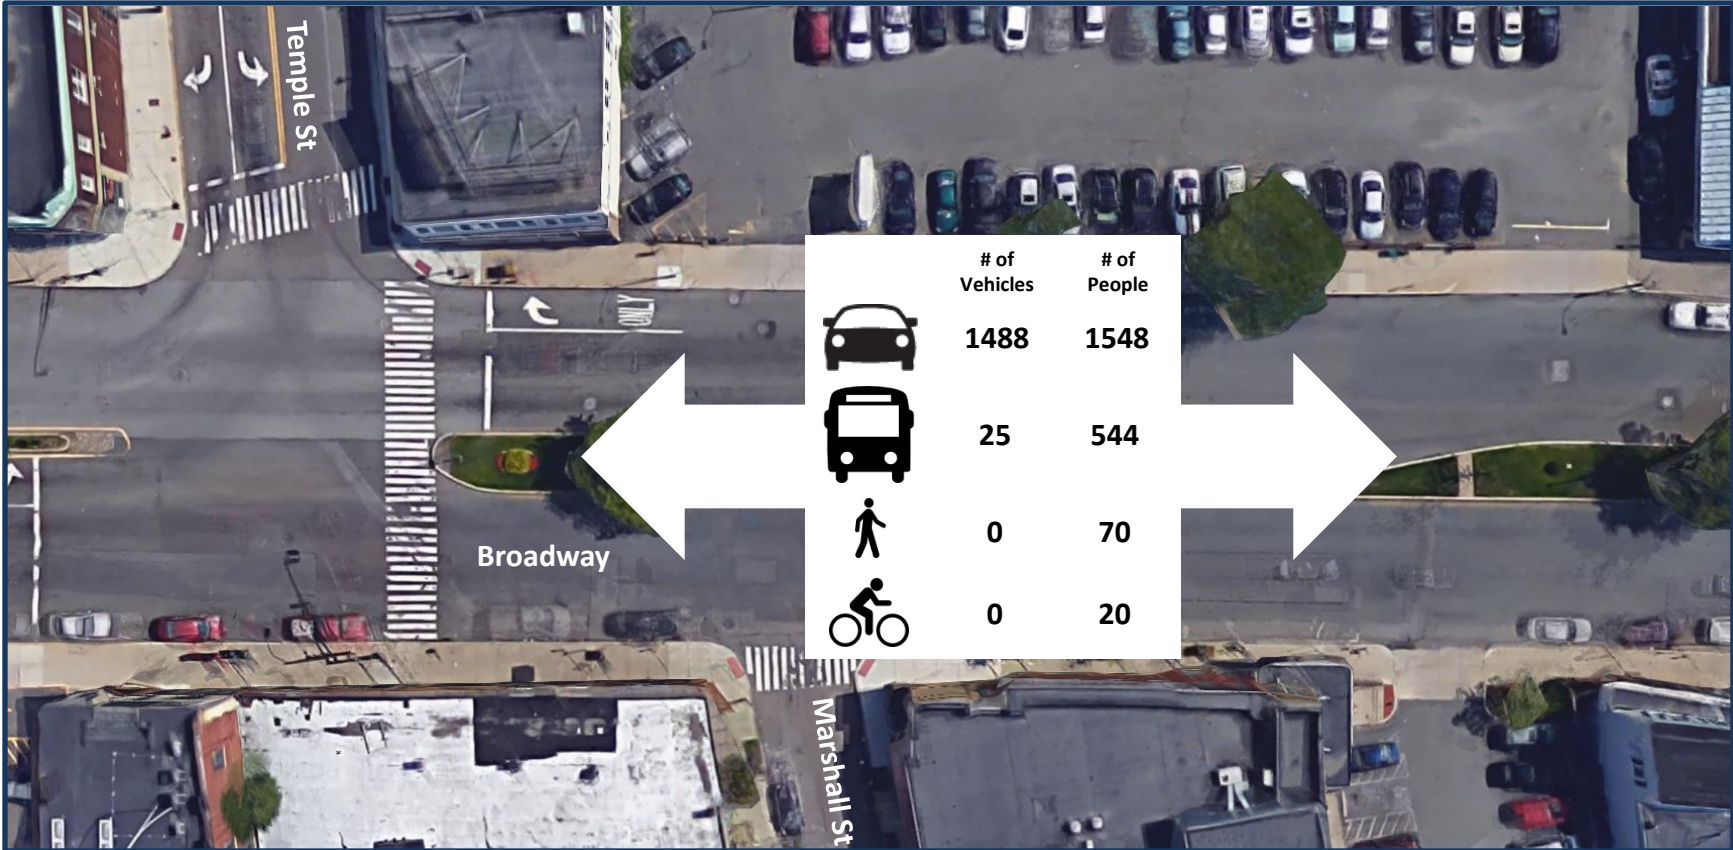

Broadway Morning Rush Hour Counts by Travel Mode

Average Weekday Boardings of Somerville Bus Routes

Fall 2017

Broadway Eastbound: Average MBTA Bus Run Time Between Magoun Square and McGrath Hwy

- Overall, travel times along this section of Broadway appear to be holding steady
- Data show that up to 1 minute could be saved for buses travelling during an average peak hour if they had their own dedicated right-of-way, and up to 5 minutes or more during very high-traffic periods

Broadway Westbound: Average MBTA Bus Run Time Between Foss Park and Magoun Square

- Overall, travel times along this section of Broadway appear to be holding steady
- Data show that up to 1 minute could be saved for buses travelling during an average peak hour if they had their own dedicated right-of-way, and up to 5 minutes or more during very high-traffic periods