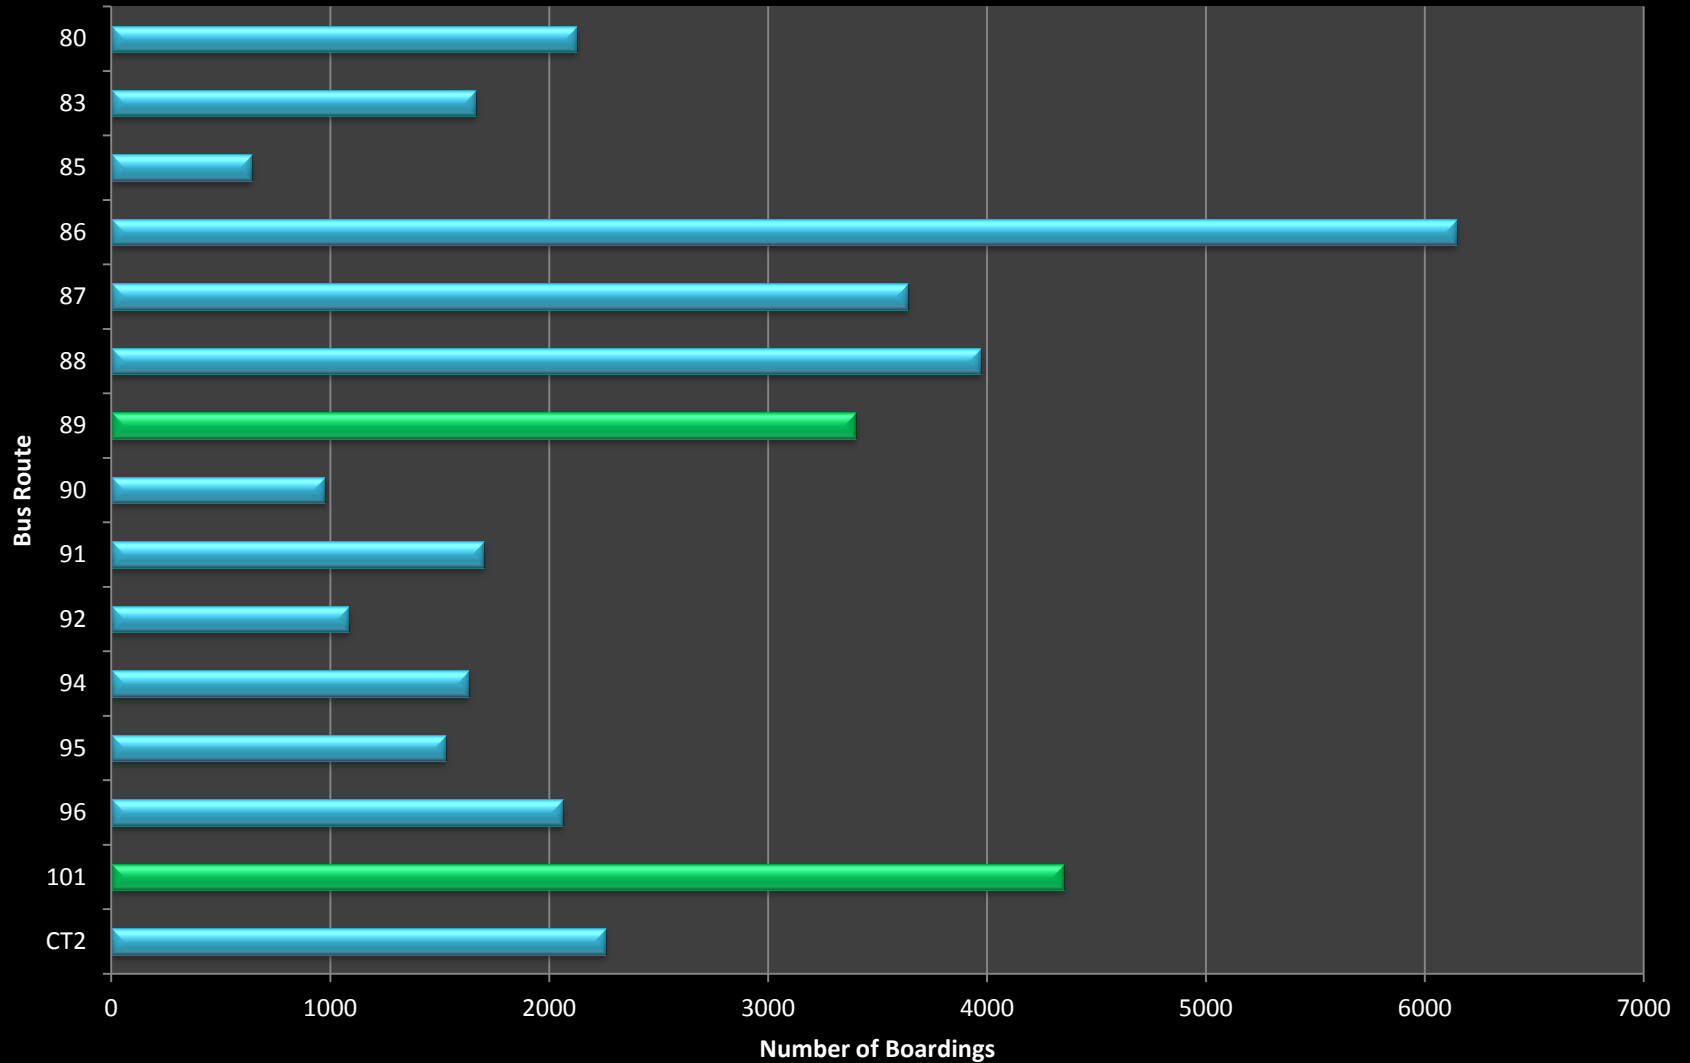

Broadway Morning Rush Hour Counts by Travel Mode

Average Weekday Boardings of Somerville Bus Routes

Fall 2017

Broadway Eastbound: Average MBTA Bus Run Time Between Magoun Square and McGrath Hwy

- Overall, travel times along this section of Broadway appear to be holding steady
- Data show that up to 1 minute could be saved for buses travelling during an average peak hour if they had their own dedicated right-of-way, and up to 5 minutes or more during very high-traffic periods

Broadway Westbound: Average MBTA Bus Run Time Between Foss Park and Magoun Square

- Overall, travel times along this section of Broadway appear to be holding steady
- Data show that up to 1 minute could be saved for buses travelling during an average peak hour if they had their own dedicated right-of-way, and up to 5 minutes or more during very high-traffic periods

Travel Time Between Eastbound Broadway Bus Stops in Winter Hill: Average with no Congestion

Travel Time Between Eastbound Broadway Bus Stops in Winter Hill: Average Throughout Day

Travel Time Between Eastbound Broadway Bus Stops in Winter Hill: 90th Percentile (Very Bad Congestion) Throughout Day