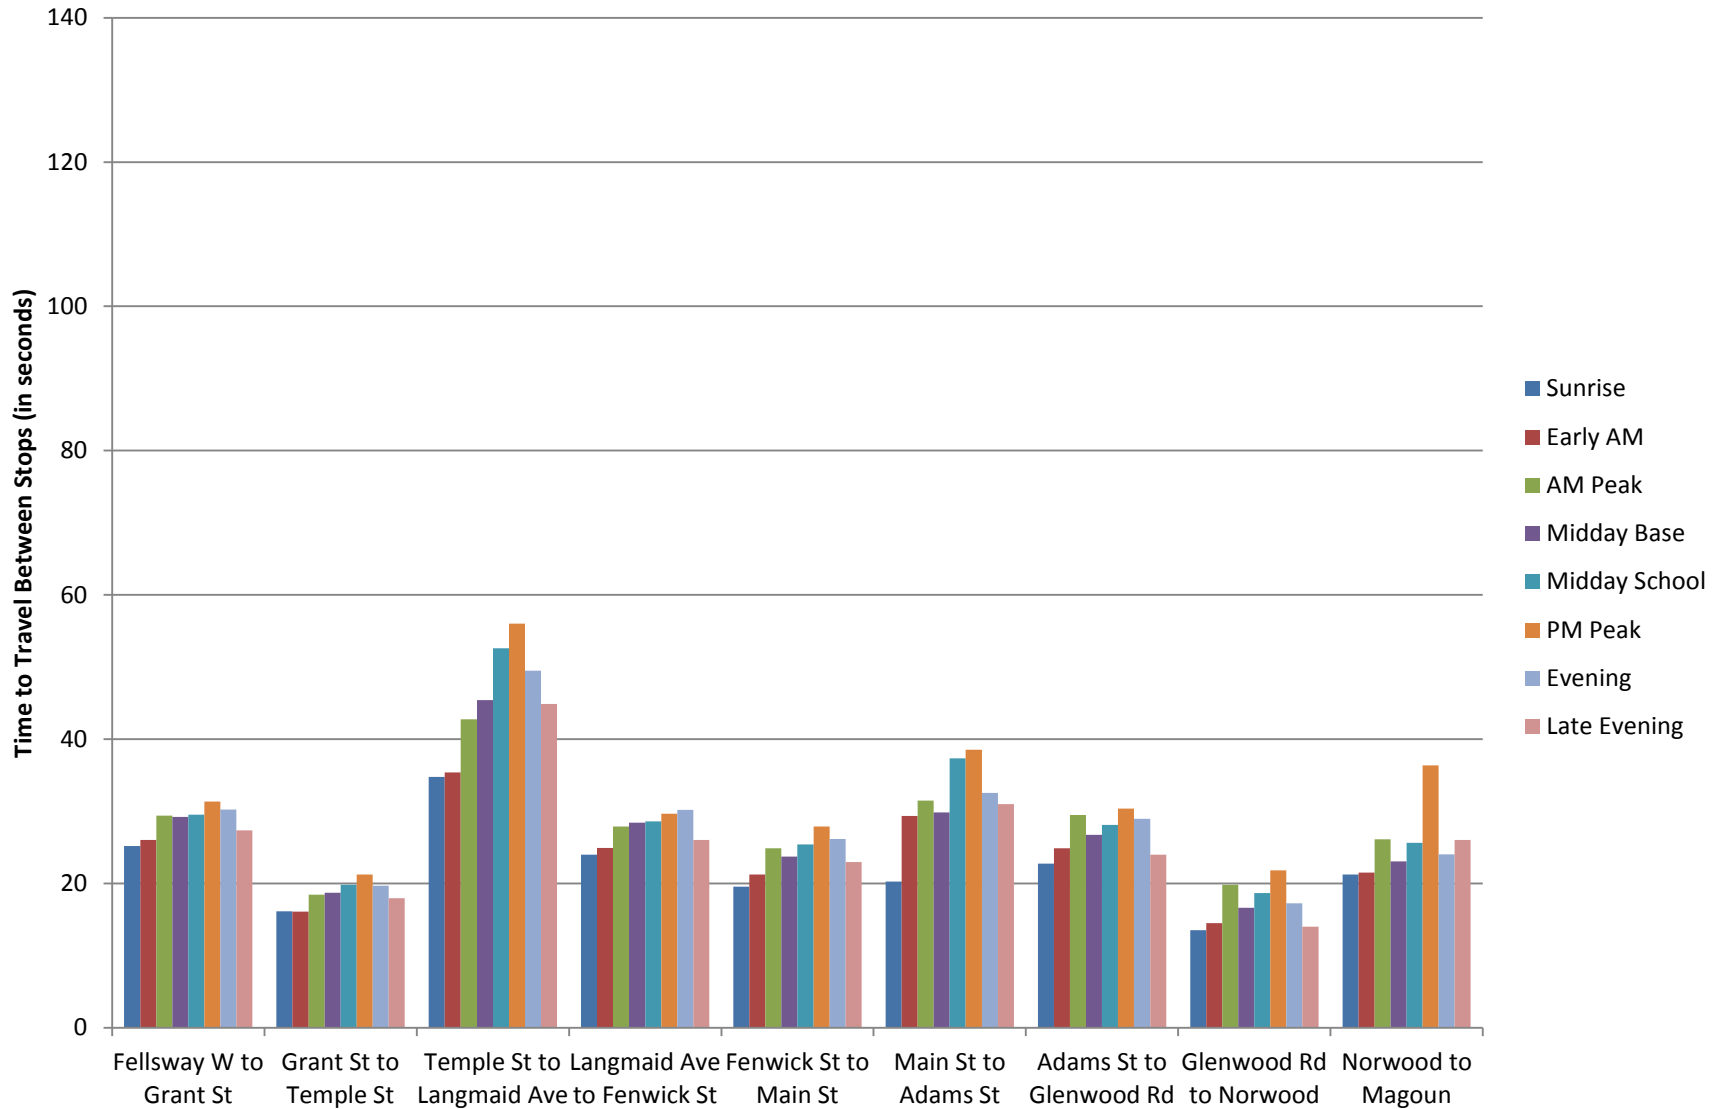

Travel Time Between Westbound Broadway Bus Stops in Winter Hill: Average Throughout Day