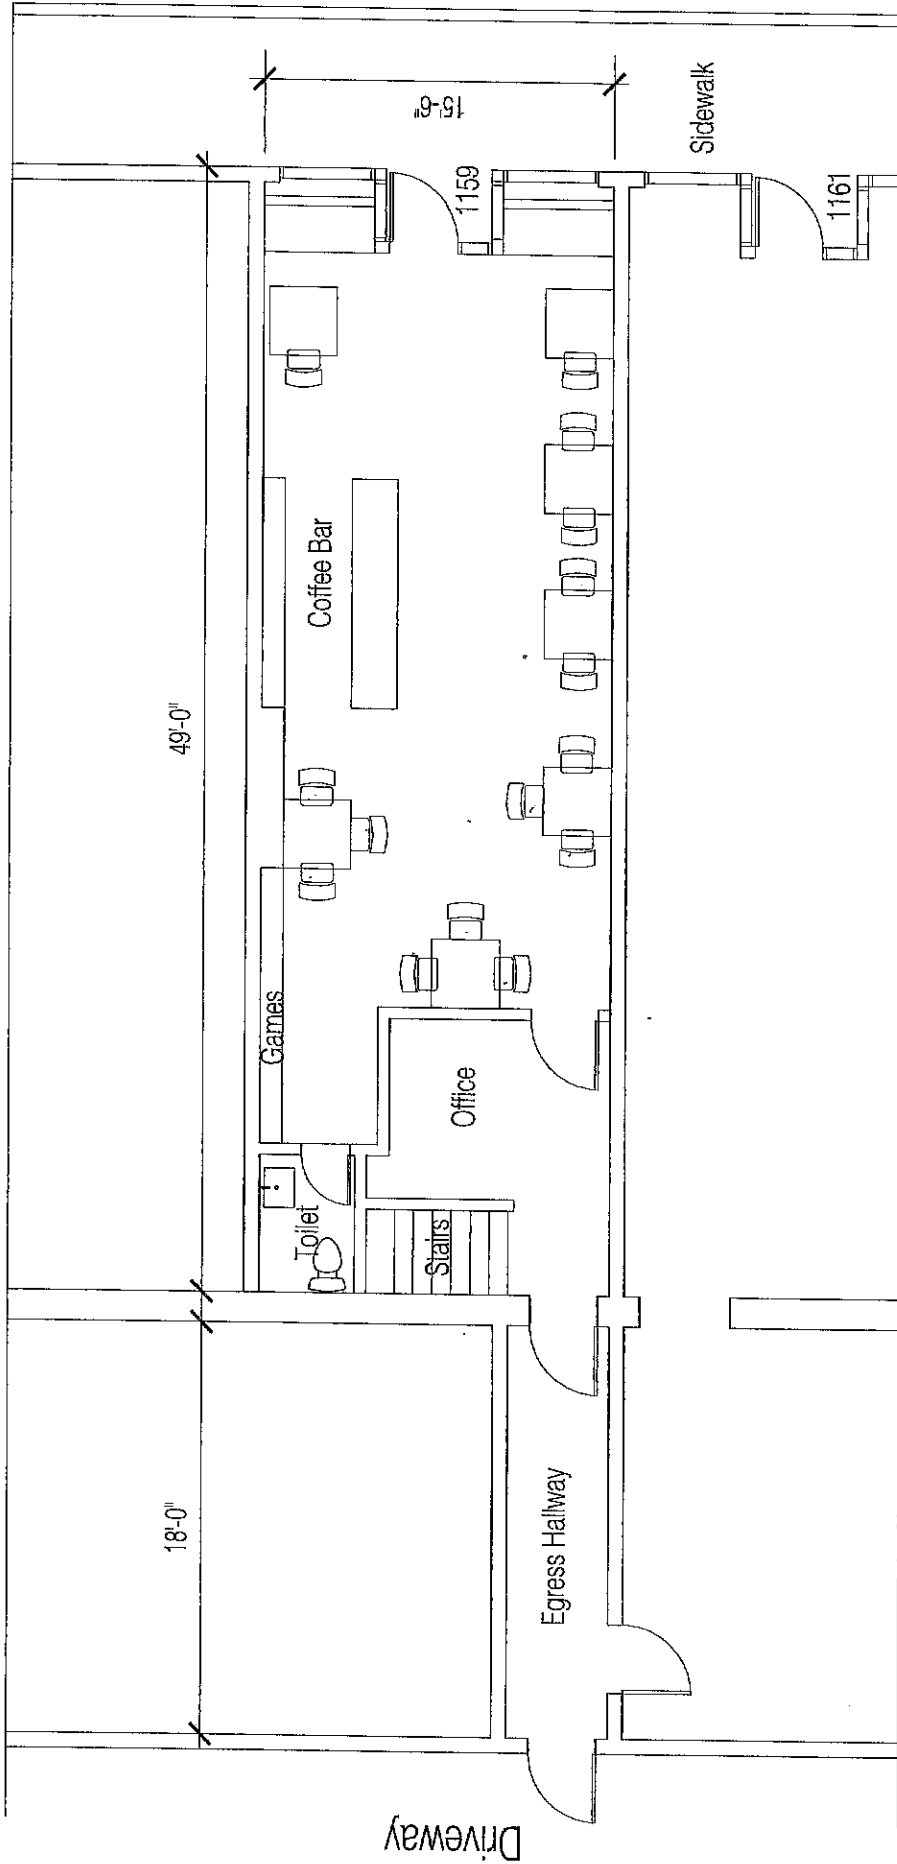

Broadway $1/550 = 1.45$

KNIGHT MOVES BOARD GAME CAFE
1159 Broadway, Somerville

GROUND FLOOR PLAN
November 21, 2015

Scale: 3/16" = 1'

Driveway

18'-0"

49'-0"

15'-6"

Sidewalk

Office

Games

Toilet

Stairs

Coffee Bar

1159

1161

Broadway

KNIGHT MOVES BOARD GAME CAFE
1159 Broadway, Somerville

© 2015 M71 ARCHITECT

GROUND FLOOR PLAN-Option 1
NOVEMBER 24, 2015

Scale: 3/16" = 1'