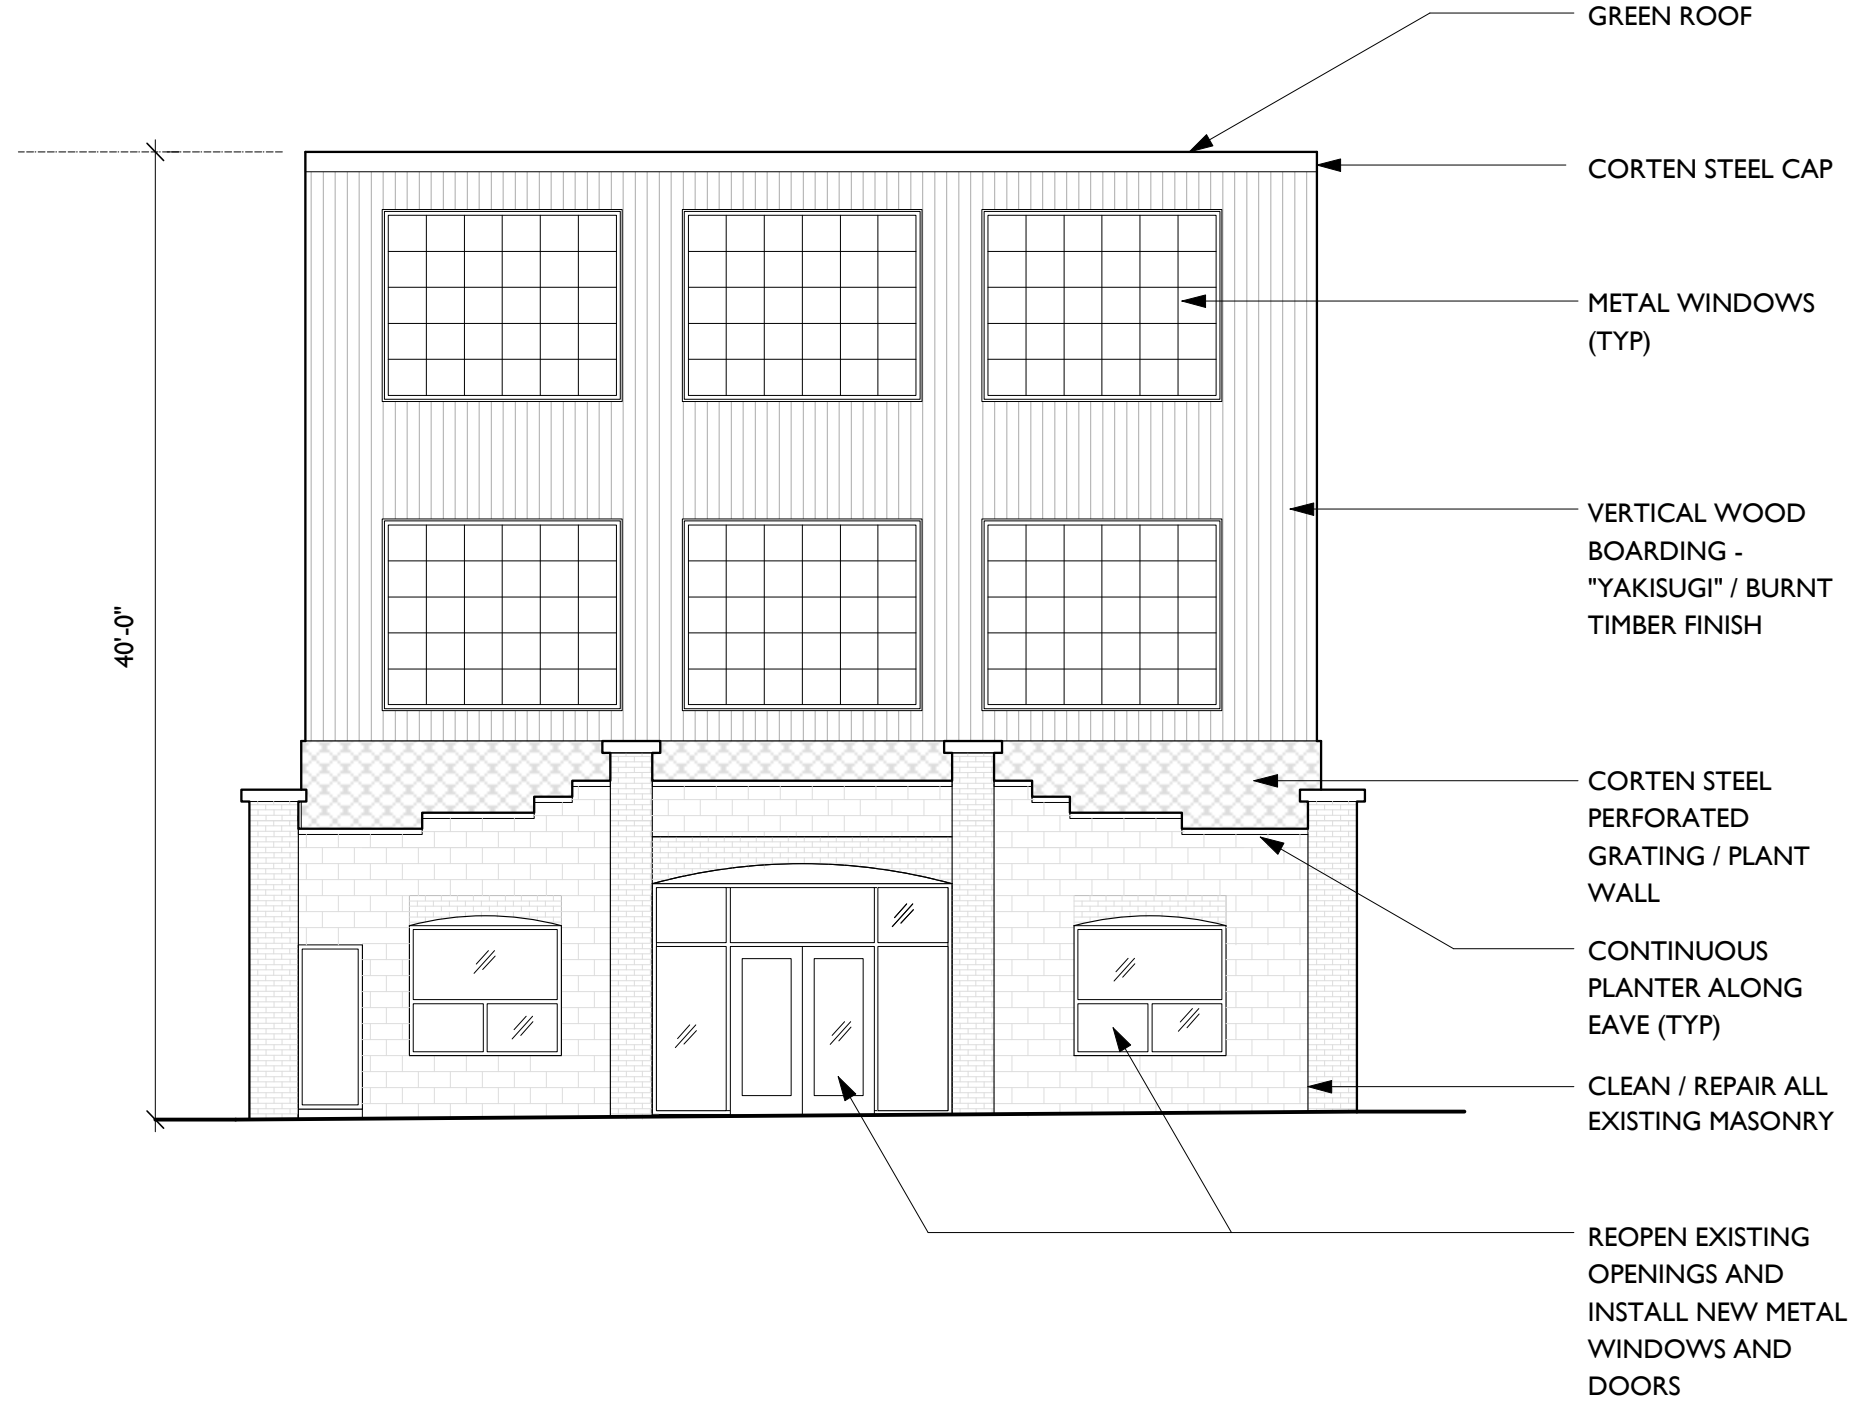

ROOF

SECOND FLOOR

FIRST FLOOR

ERIC PARKES, ARCHITECT

54 VINAL AVENUE, SOMERVILLE, MA 02143
TEL. / FAX 617-776-3674 EPARKES@RCN.COM

RUSH STREET
ARTIST STUDIOS
23 RUSH STREET
SOMERVILLE, MA

DATE: 9/3/19
SCALE: 1/8" = 1'-0"
REV:

EAST
ELEVATION

DRAWING:
A2.1

ERIC PARKES, ARCHITECT
 54 VINAL AVENUE, SOMERVILLE, MA 02143
 TEL. / FAX 617-776-3674 EPARKES@RCN.COM

RUSH STREET
 ARTIST STUDIOS
 23 RUSH STREET
 SOMERVILLE, MA

DATE: 9/3/19
 SCALE: 1/8" = 1'-0"
 REV:

SOUTH
 ELEVATION

DRAWING:
A2.2

DRAWING:

A2.3

NORTH
ELEVATION

DATE:
9/3/19
SCALE:
1/8" = 1'-0"
REV:

RUSH STREET
ARTIST STUDIOS
23 RUSH STREET
SOMERVILLE, MA

ERIC PARKES, ARCHITECT
54 VINAL AVENUE, SOMERVILLE, MA 02143
TEL. / FAX 617-776-3674 EPARKES@RCN.COM

REOPEN EXISTING
OPENINGS AND
INSTALL NEW METAL
WINDOWS AND
DOORS

DRAWING:

A2.4

WEST
ELEVATION

DATE: 9/3/19
SCALE: 1/8" = 1'-0"
REV:

RUSH STREET
ARTIST STUDIOS
23 RUSH STREET
SOMERVILLE, MA

ERIC PARKES, ARCHITECT
54 VINAL AVENUE, SOMERVILLE, MA 02143
TEL. / FAX 617-776-3674 EPARKES@RCN.COM