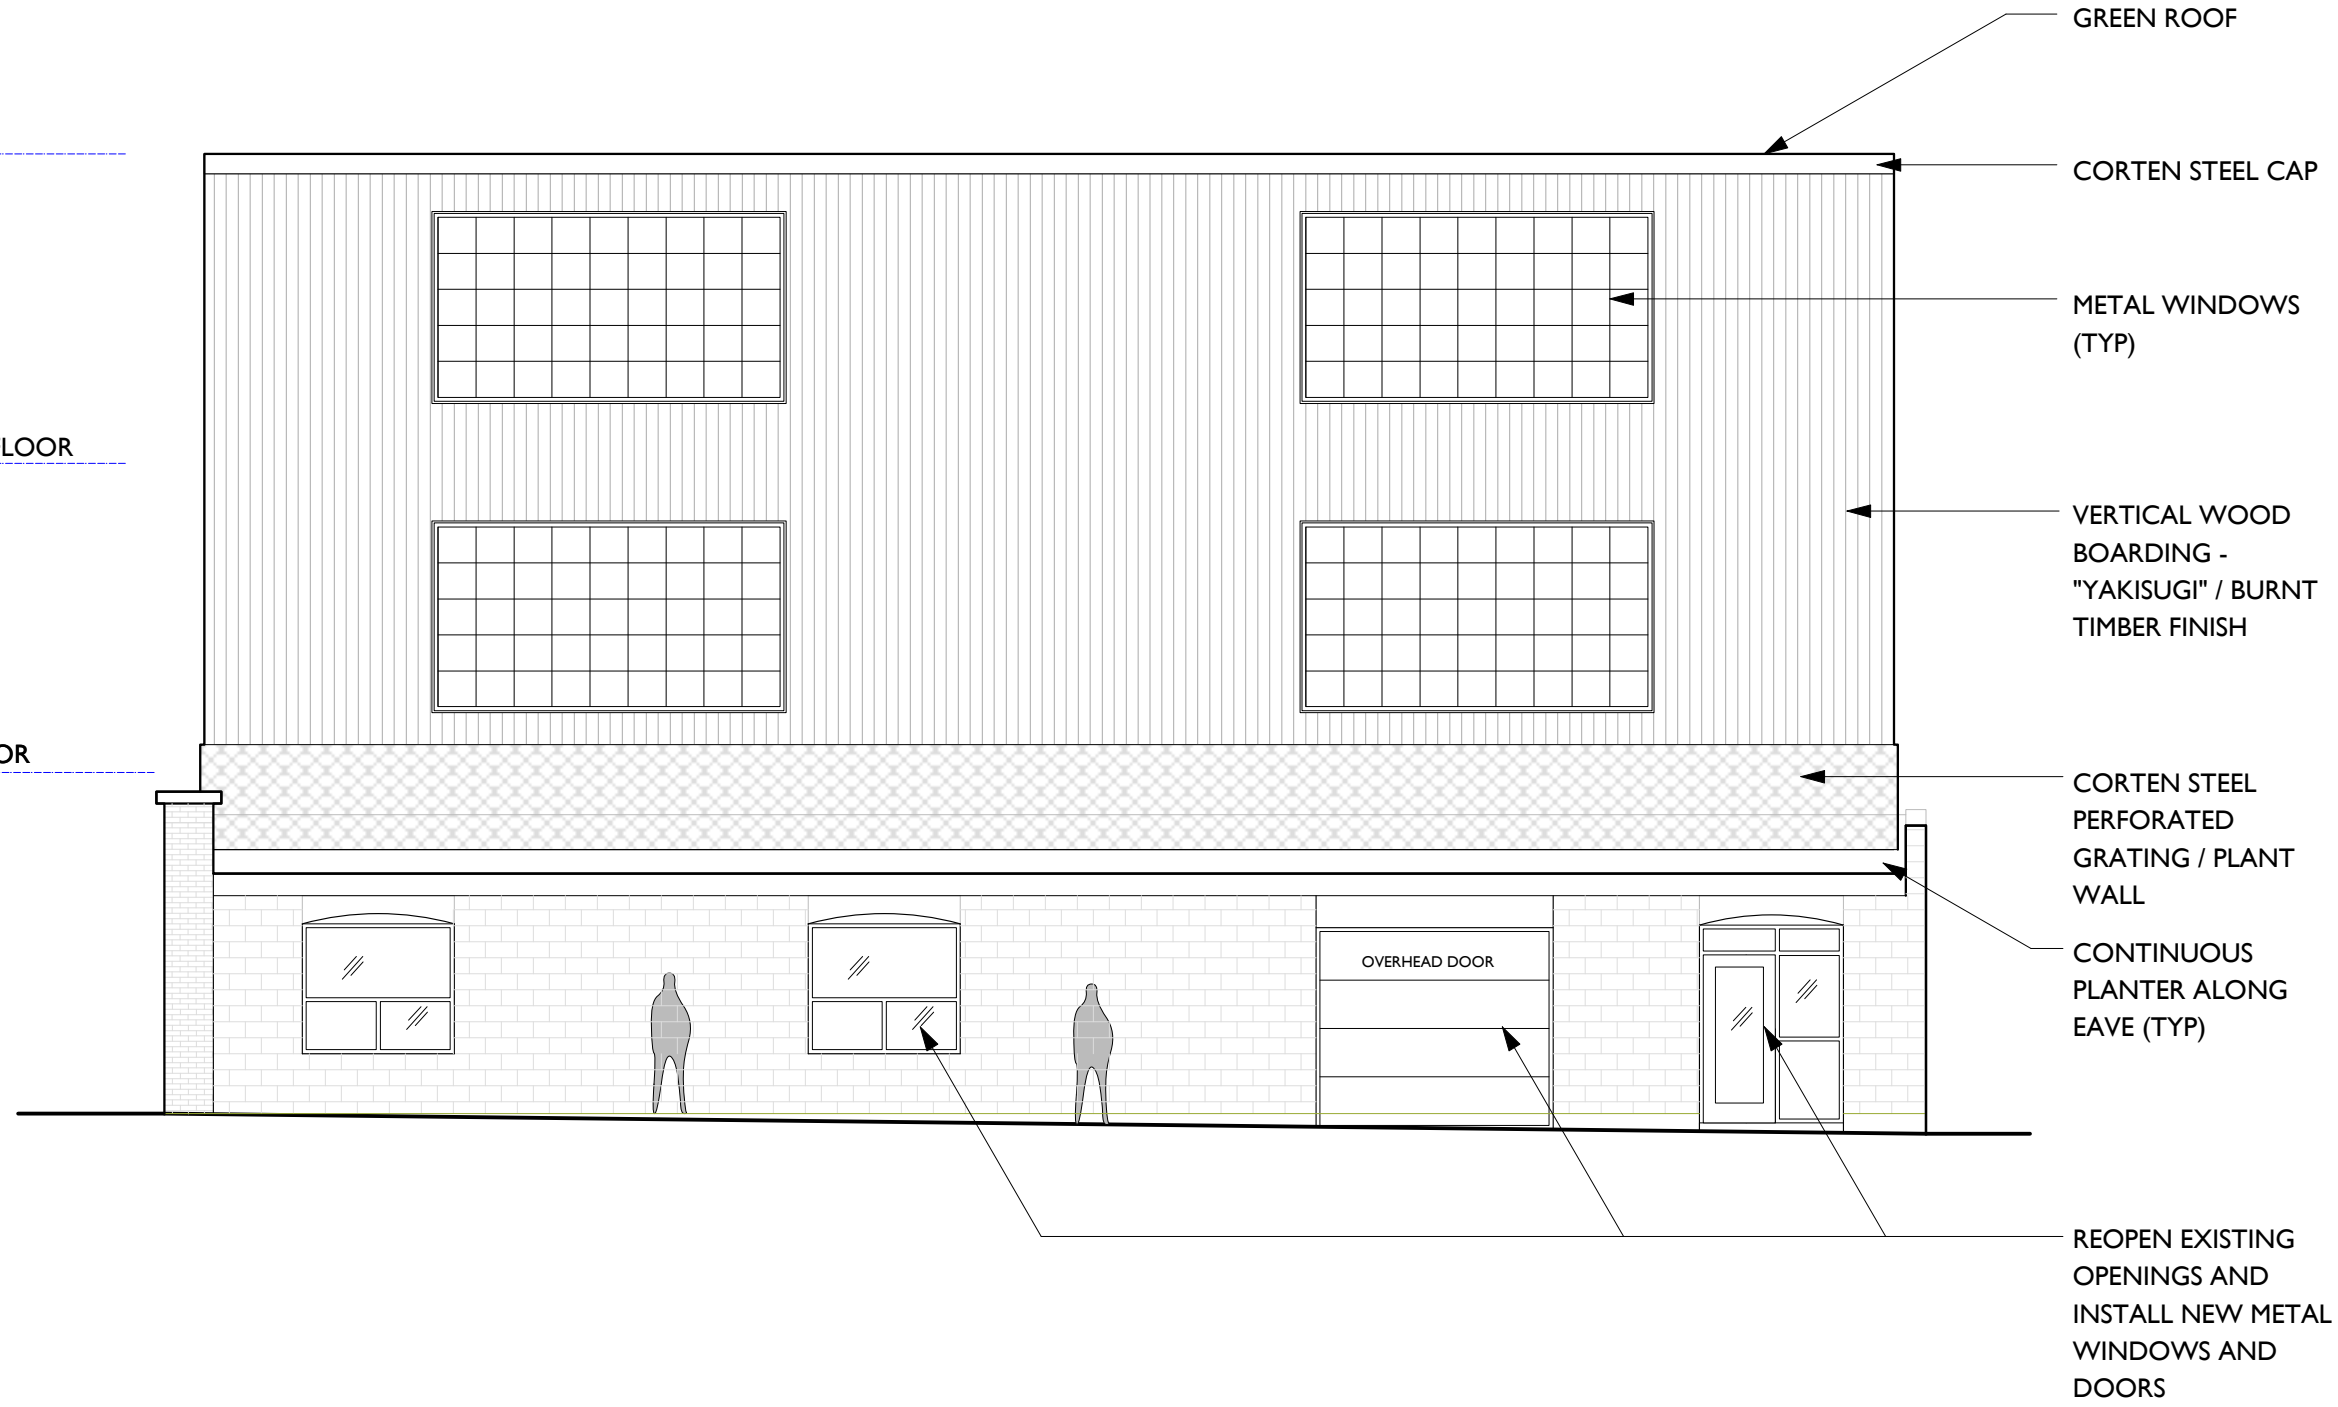

ROOF

SECOND FLOOR

FIRST FLOOR

ERIC PARKES, ARCHITECT

54 VINAL AVENUE, SOMERVILLE, MA 02143
TEL. / FAX 617-776-3674 EPARKES@RCN.COM

RUSH STREET
ARTIST STUDIOS
23 RUSH STREET
SOMERVILLE, MA

DATE: 9/3/19
SCALE: 1/8" = 1'-0"
REV:

EAST
ELEVATION

DRAWING:
A2.1

ERIC PARKES, ARCHITECT
 54 VINAL AVENUE, SOMERVILLE, MA 02143
 TEL. / FAX 617-776-3674 EPARKES@RCN.COM

RUSH STREET
 ARTIST STUDIOS
 23 RUSH STREET
 SOMERVILLE, MA

DATE: 9/3/19
 SCALE: 1/8" = 1'-0"
 REV:

SOUTH
 ELEVATION

DRAWING:
A2.2

DRAWING:

A2.3

NORTH
ELEVATION

DATE:
9/3/19
SCALE:
1/8" = 1'-0"
REV:

RUSH STREET
ARTIST STUDIOS
23 RUSH STREET
SOMERVILLE, MA

ERIC PARKES, ARCHITECT
54 VINAL AVENUE, SOMERVILLE, MA 02143
TEL. / FAX 617-776-3674 EPARKES@RCN.COM

REOPEN EXISTING
OPENINGS AND
INSTALL NEW METAL
WINDOWS AND
DOORS

DRAWING:

A2.4

WEST
ELEVATION

DATE: 9/3/19
SCALE: 1/8" = 1'-0"
REV:

RUSH STREET
ARTIST STUDIOS
23 RUSH STREET
SOMERVILLE, MA

ERIC PARKES, ARCHITECT
54 VINAL AVENUE, SOMERVILLE, MA 02143
TEL. / FAX 617-776-3674 EPARKES@RCN.COM