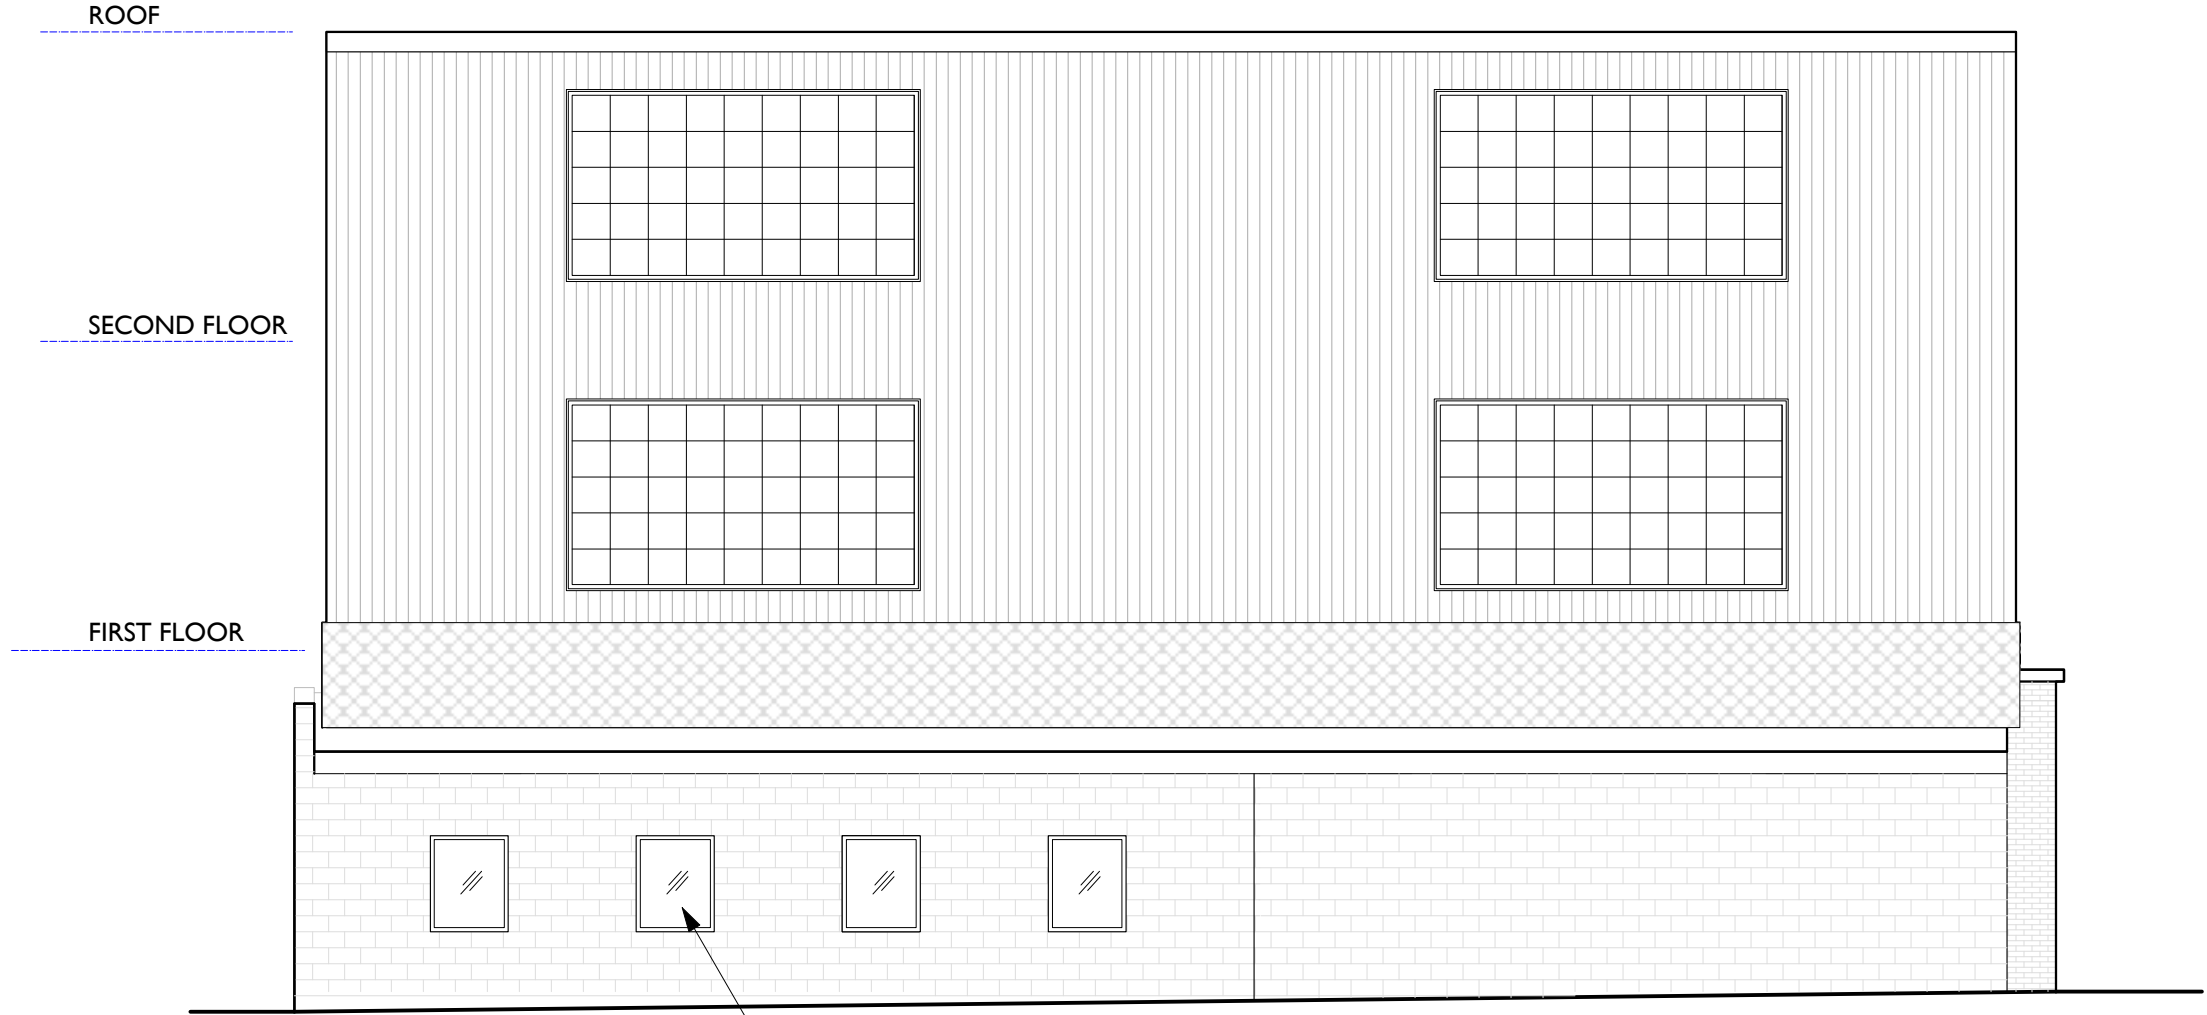

SOUTH
 ELEVATION

DRAWING:
A2.2

DRAWING:

A2.3

NORTH
ELEVATION

DATE:
9/3/19
SCALE:
1/8" = 1'-0"
REV:

RUSH STREET
ARTIST STUDIOS
23 RUSH STREET
SOMERVILLE, MA

ERIC PARKES, ARCHITECT
54 VINAL AVENUE, SOMERVILLE, MA 02143
TEL. / FAX 617-776-3674 EPARKES@RCN.COM

REOPEN EXISTING
OPENINGS AND
INSTALL NEW METAL
WINDOWS AND
DOORS

DRAWING:

A2.4

WEST
ELEVATION

DATE: 9/3/19
SCALE: 1/8" = 1'-0"
REV:

RUSH STREET
ARTIST STUDIOS
23 RUSH STREET
SOMERVILLE, MA

ERIC PARKES, ARCHITECT
54 VINAL AVENUE, SOMERVILLE, MA 02143
TEL. / FAX 617-776-3674 EPARKES@RCN.COM