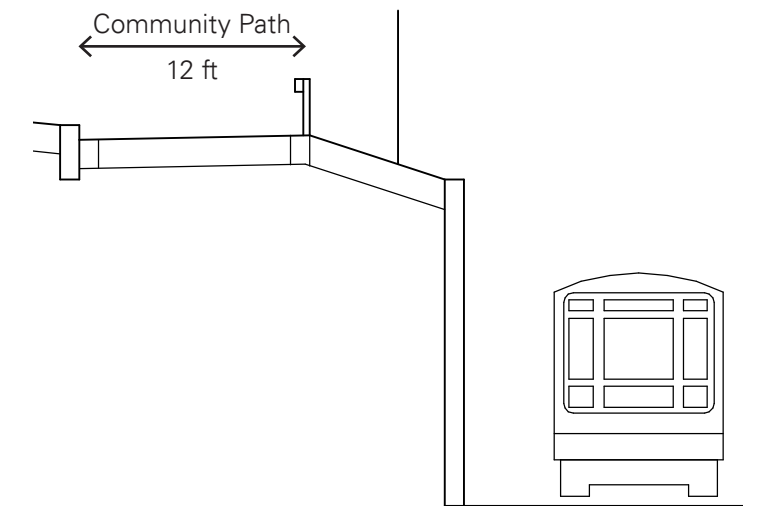

SITE PLAN | CONCEPTUAL COMMUNITY PATH CONNECTIVITY AT 600 WINDSOR

- Building Lot
- Community Path Potential

Typical Path and Flat Green Space Section
MBTA | GLX | Community Path April 2021

Typical Path and Flat Green Space Section - Sloped
MBTA | GLX | Community Path April 2021

Mystic-to-Charles | Rail with Trail Narrow