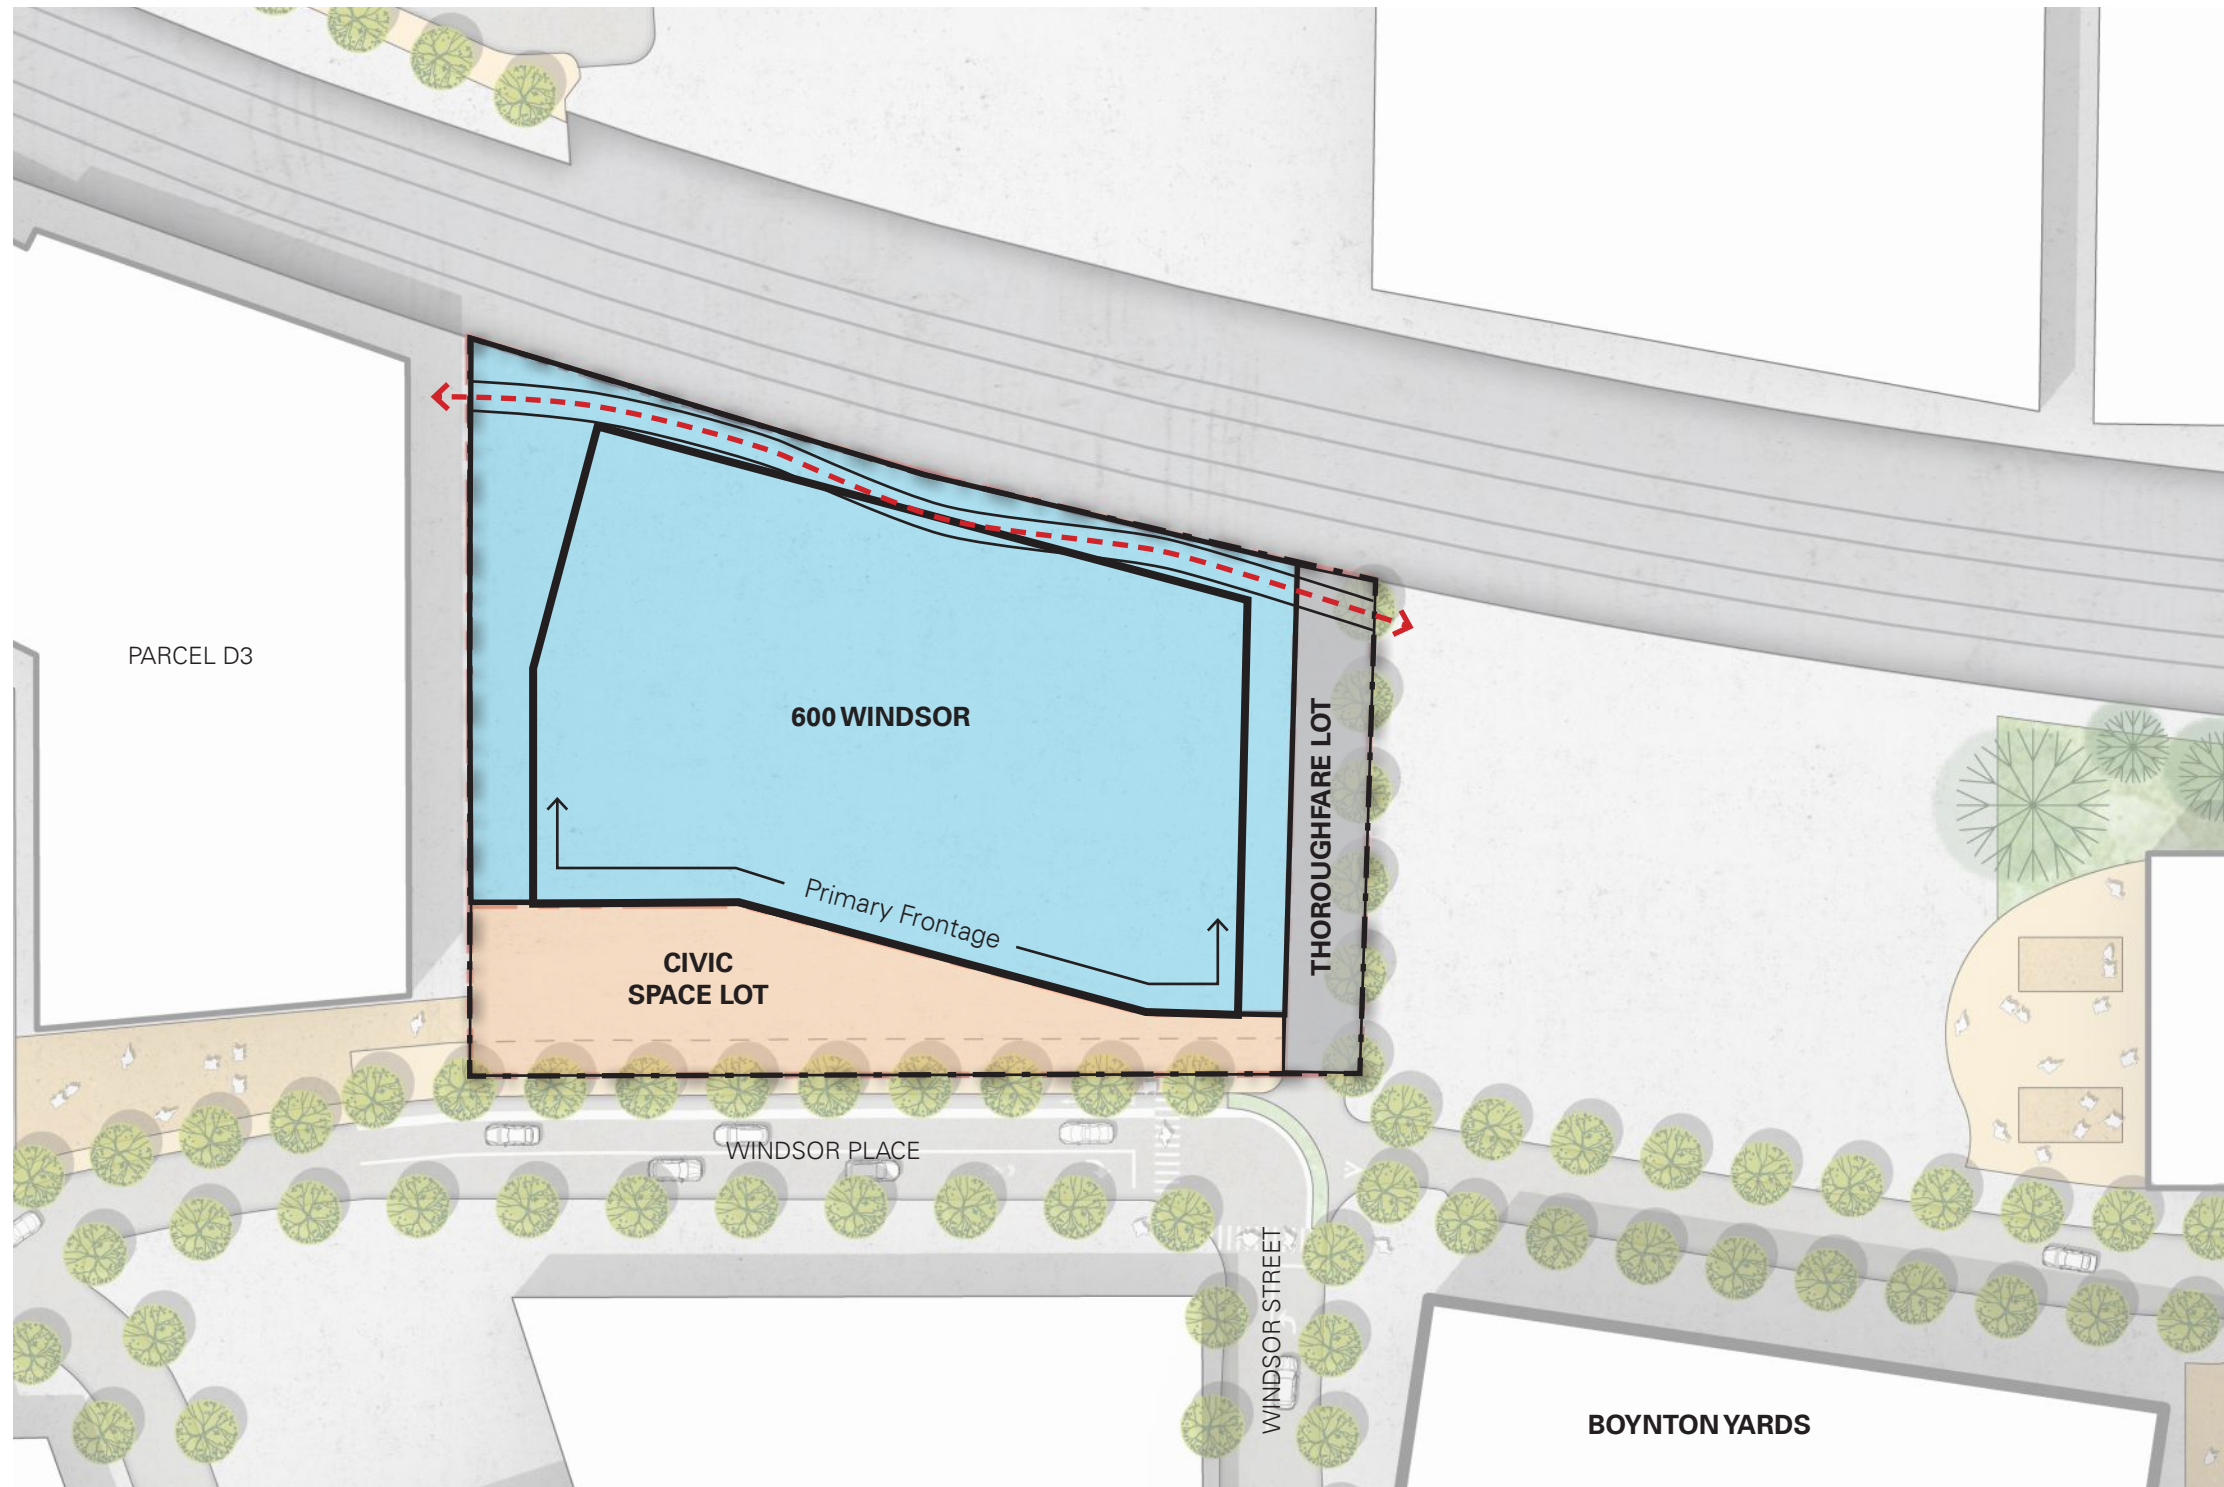

SITE PLAN | CONCEPTUAL COMMUNITY PATH CONNECTIVITY AT 600 WINDSOR

- Building Lot
- Community Path Potential

Typical Path and Flat Green Space Section
MBTA | GLX | Community Path April 2021

Typical Path and Flat Green Space Section - Sloped
MBTA | GLX | Community Path April 2021

Mystic-to-Charles | Rail with Trail Narrow