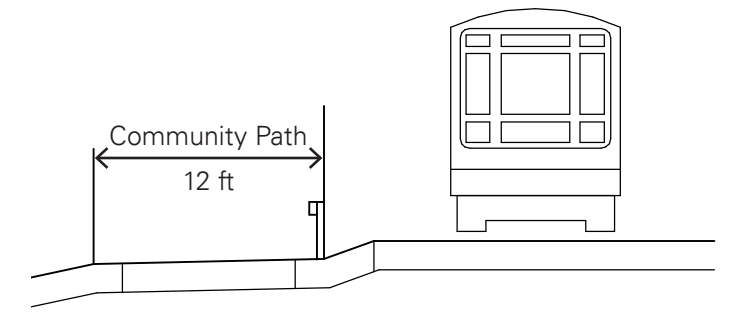

SITE PLAN | CONCEPTUAL COMMUNITY PATH CONNECTIVITY AT 600 WINDSOR

- Building Lot
- Community Path Potential

Typical Path and Flat Green Space Section
MBTA | GLX | Community Path April 2021

Typical Path and Flat Green Space Section - Sloped
MBTA | GLX | Community Path April 2021

Mystic-to-Charles | Rail with Trail Narrow