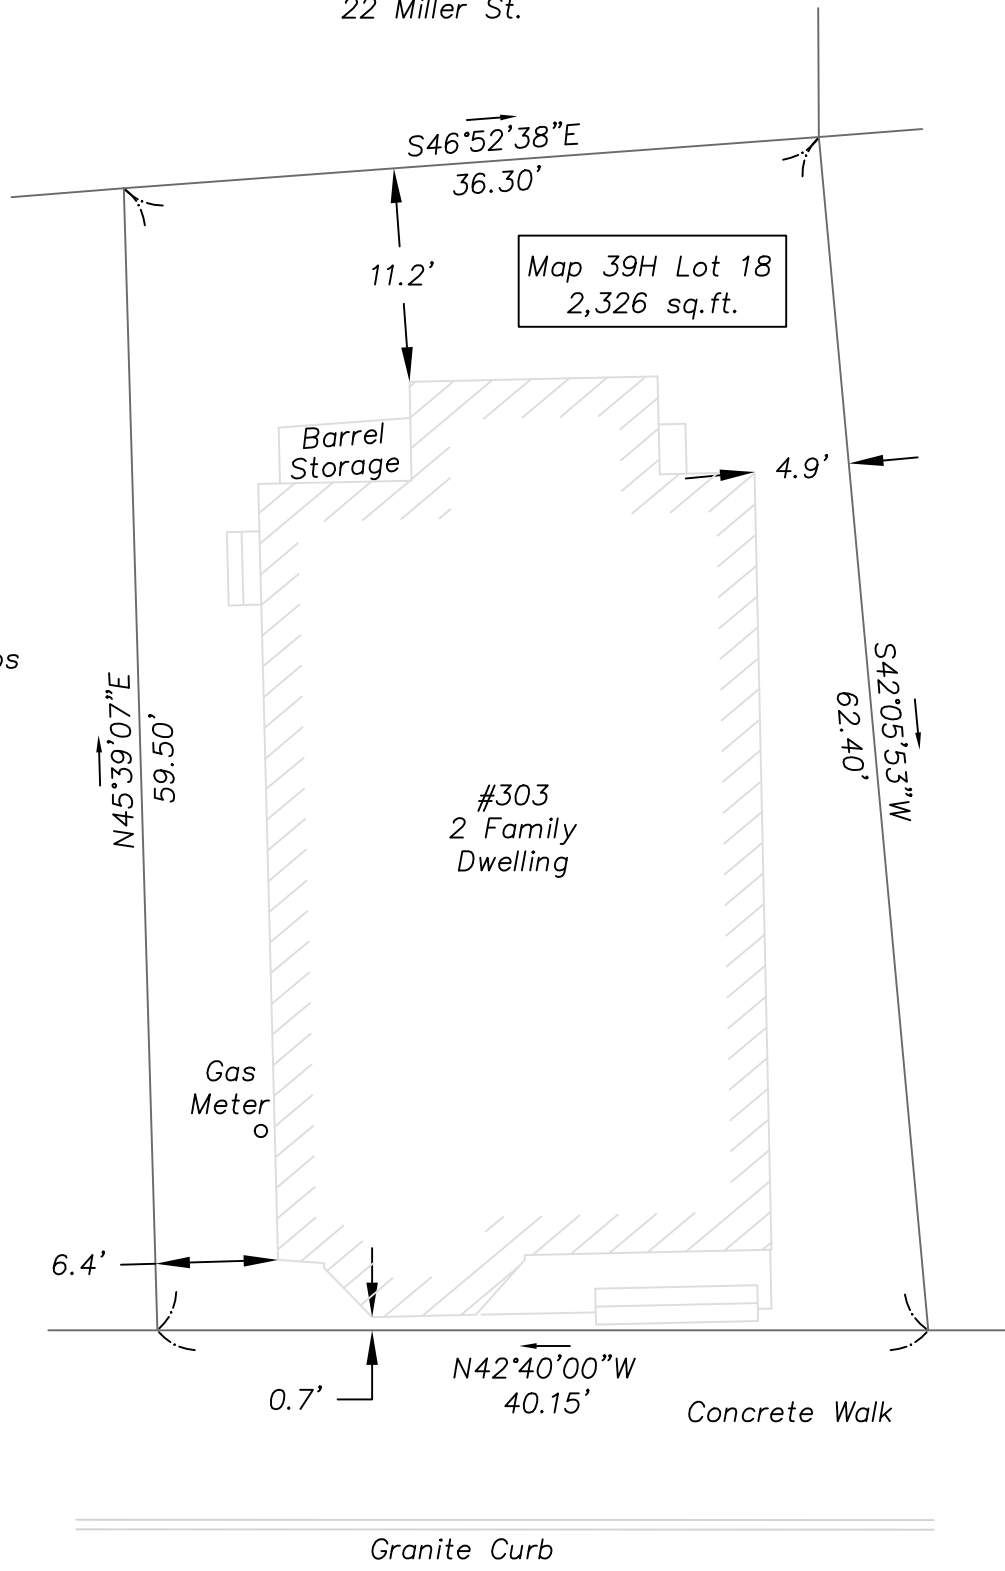

Map 39H Lot 2
N/F
Rashpal Singh
22 Miller St.

Map 39H Lot 18
2,326 sq.ft.

Map 39H Lot 19
N/F
Vasiliki Yanakopoulos
307 Beacon St.

Map 39H Lot 17
N/F
Josephine Mazullo
301 Beacon St.

BEACON STREET

ZONING DISTRICT – RC

REFERENCES:

- 1) Deed Book 45264 Page 389
- 2) Plan Book 71 Plan 40
- 3) Plan Book 34 Plan 36
- 4) Plan #1058 of 1993

**PLOT PLAN
303 BEACON STREET
SOMERVILLE, MASSACHUSETTS**

Prepared By
LeBlanc Survey Associates, Inc.
161 Holten Street
Danvers, MA 01923
(978) 774-6012

June 16, 2017 Scale: 1"=10'

HOR. SCALE IN FEET