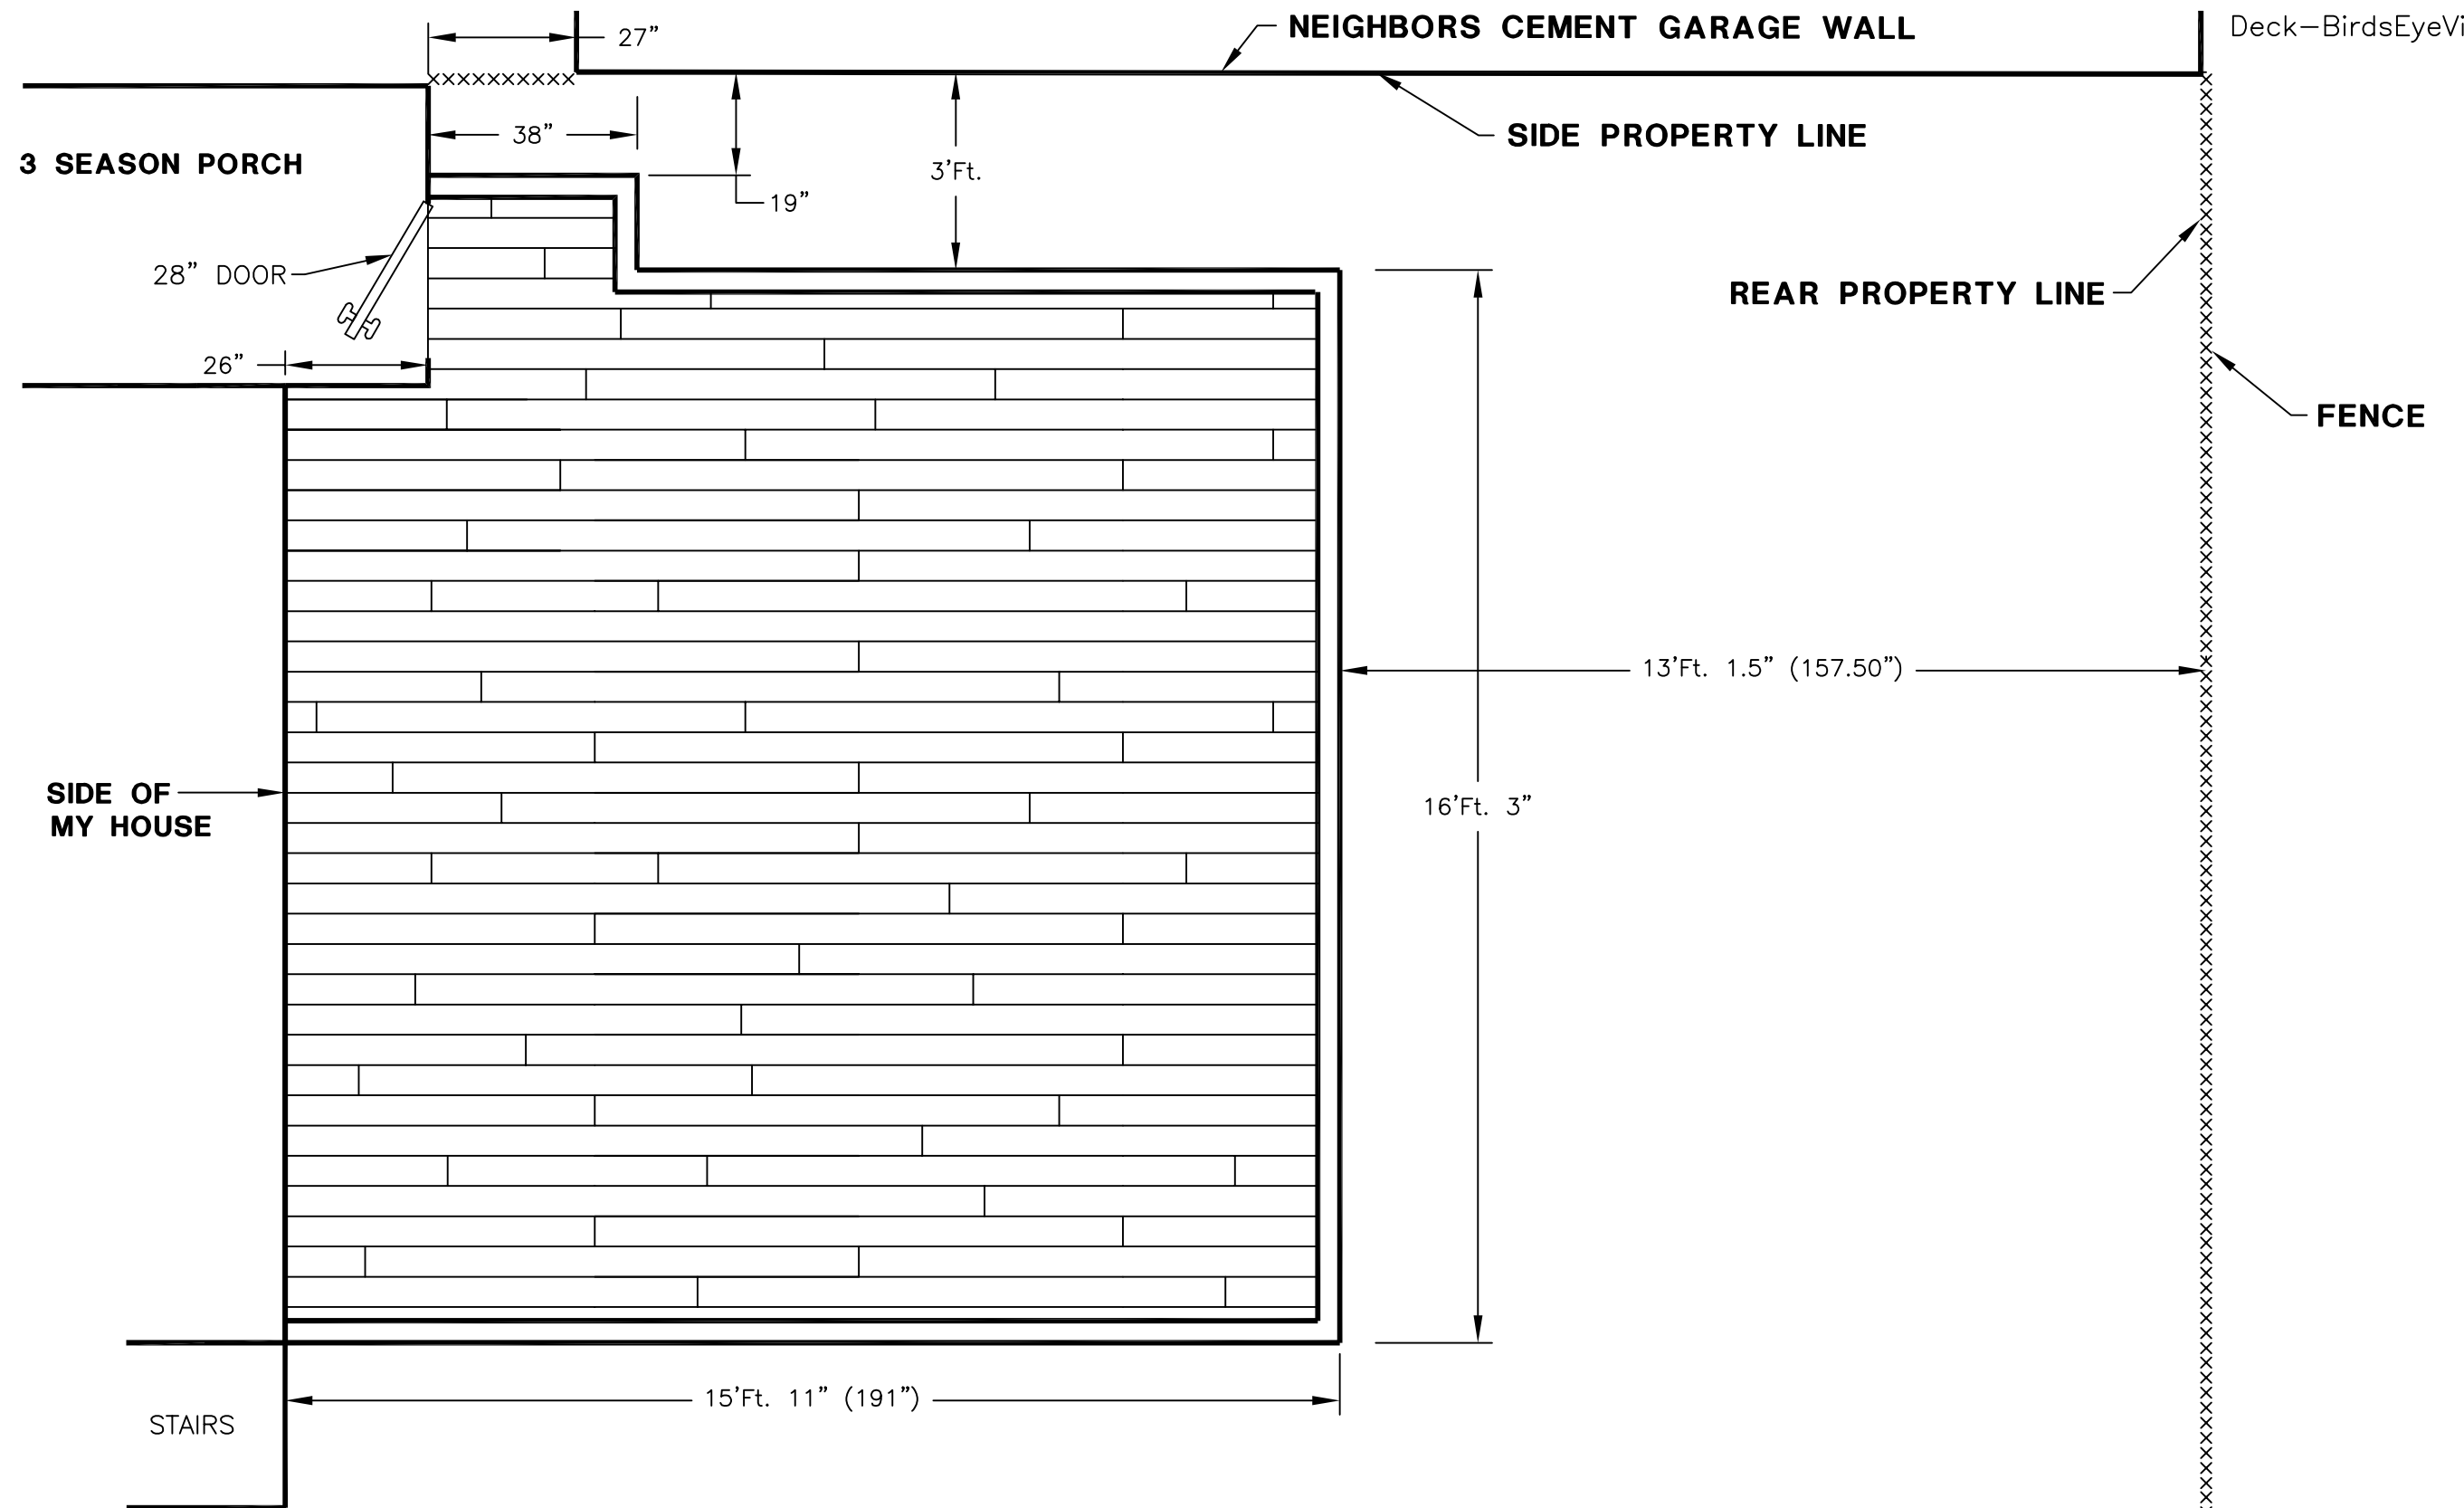

LOT 7 IS
MY HOUSE
(63/B/7)

REAR PROPERTY LINE

13Ft. 1.50" (157.50")

POST APPROX. 2.5'Ft.
FROM FRONT VIEW OF
DECK.

11'Ft.

15'Ft. 7" (187")

FRONT GROUND LEVEL VIEW

BIRDS EYE VIEW
(DECK DIMENSIONS/INSTALLATION)