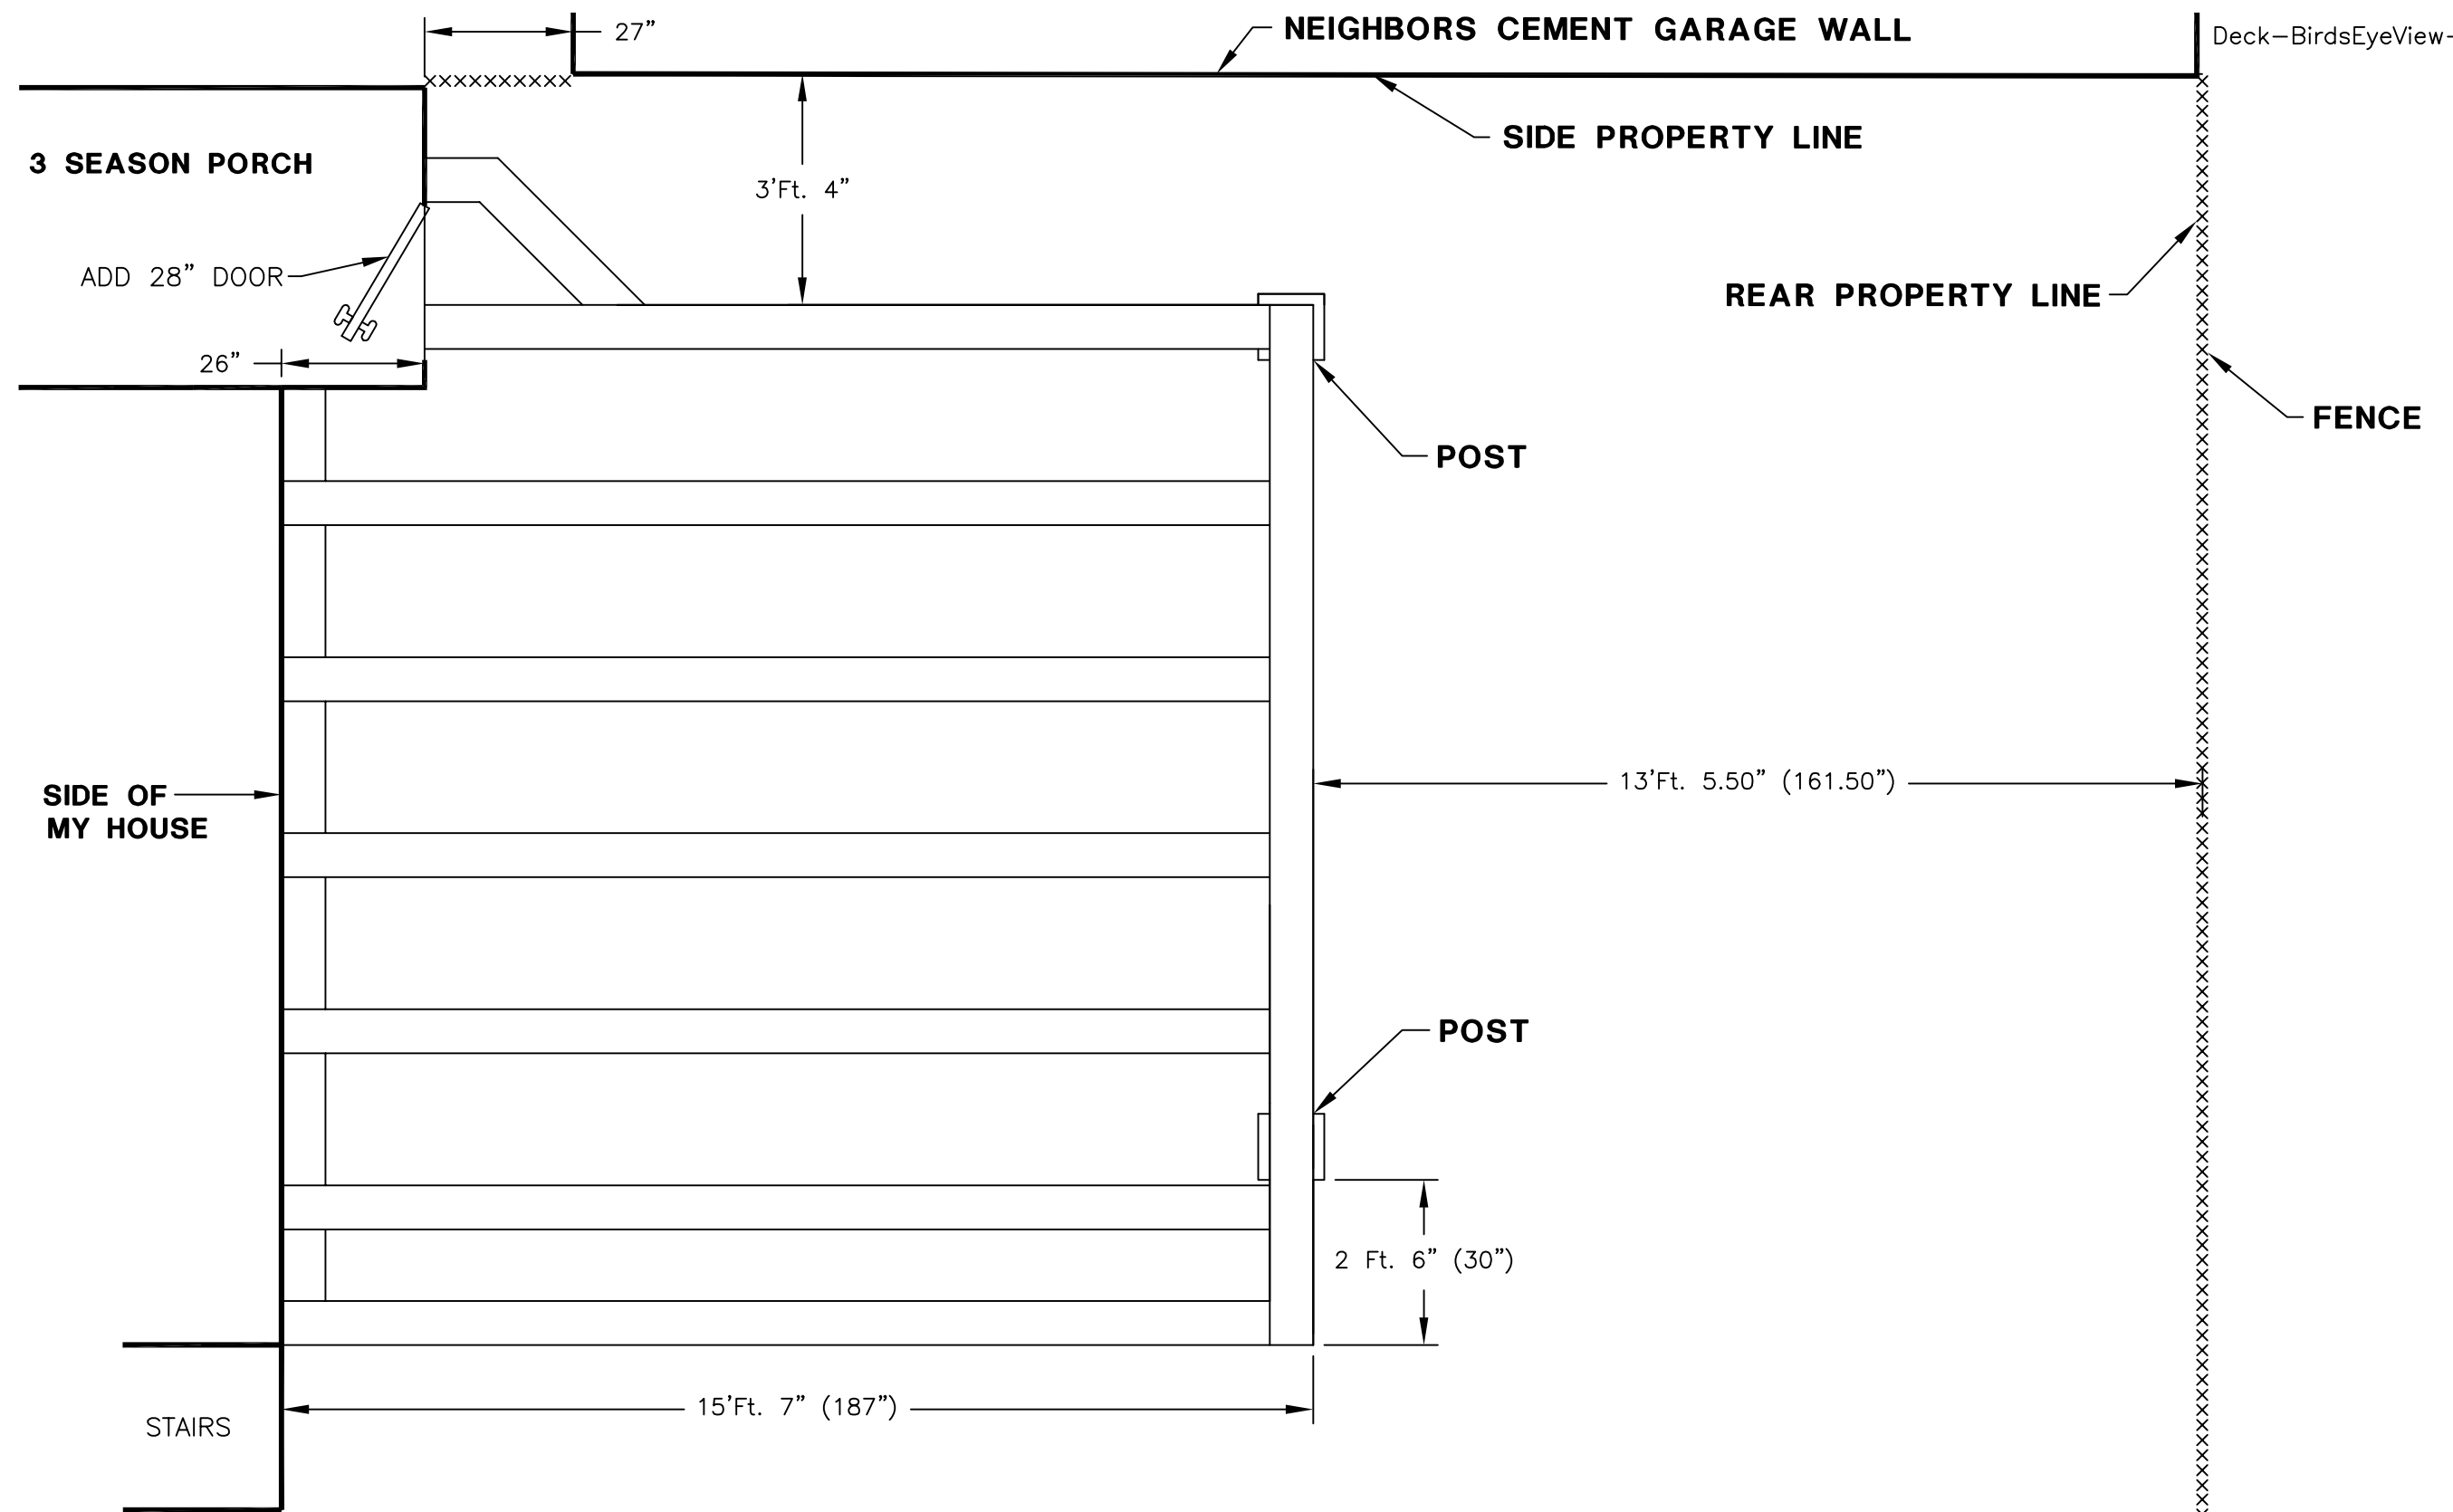

LOT 7 IS
MY HOUSE
(63/B/7)

REAR PROPERTY LINE

13Ft. 1.50" (157.50")

POST APPROX. 2.5'Ft.
FROM FRONT VIEW OF
DECK.

11'Ft.

15'Ft. 7" (187")

FRONT GROUND LEVEL VIEW

BIRDS EYE VIEW
(DECK DIMENSIONS/INSTALLATION)