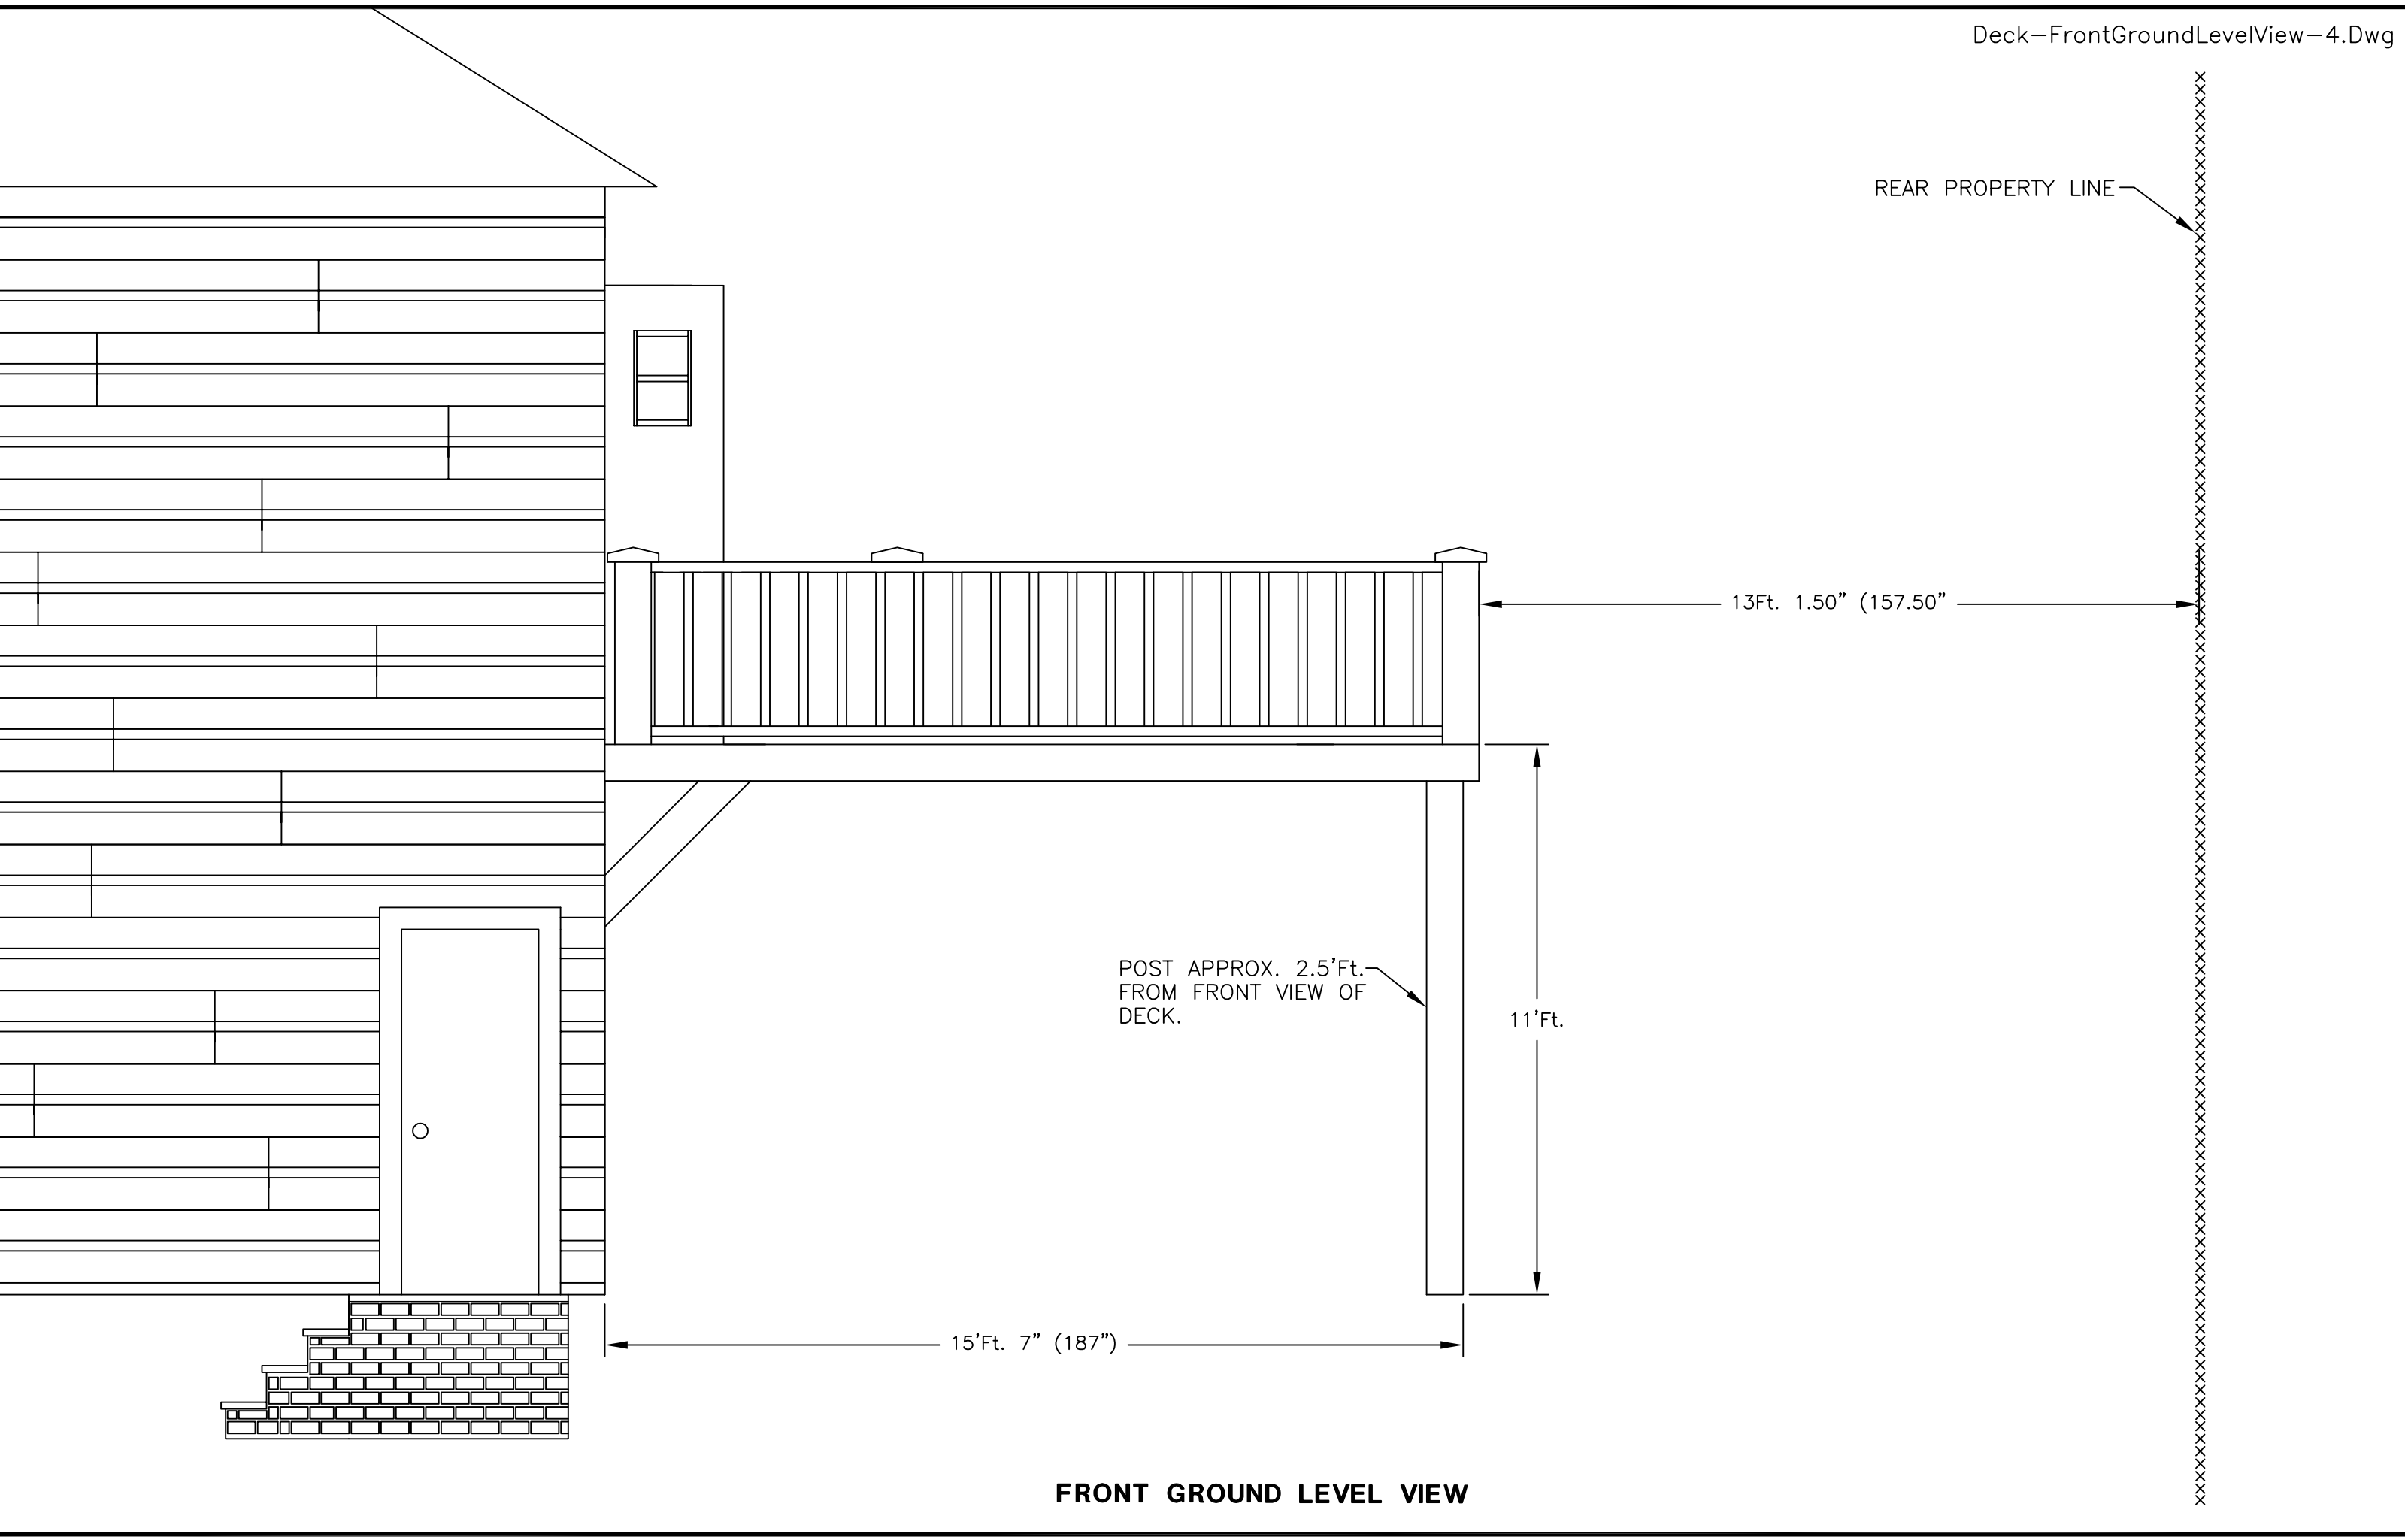

LOT 7 IS
MY HOUSE
(63/B/7)

REAR PROPERTY LINE

13Ft. 1.50" (157.50")

POST APPROX. 2.5'Ft.
FROM FRONT VIEW OF
DECK.

11'Ft.

15'Ft. 7" (187")

FRONT GROUND LEVEL VIEW

BIRDS EYE VIEW
(DECK DIMENSIONS/INSTALLATION)