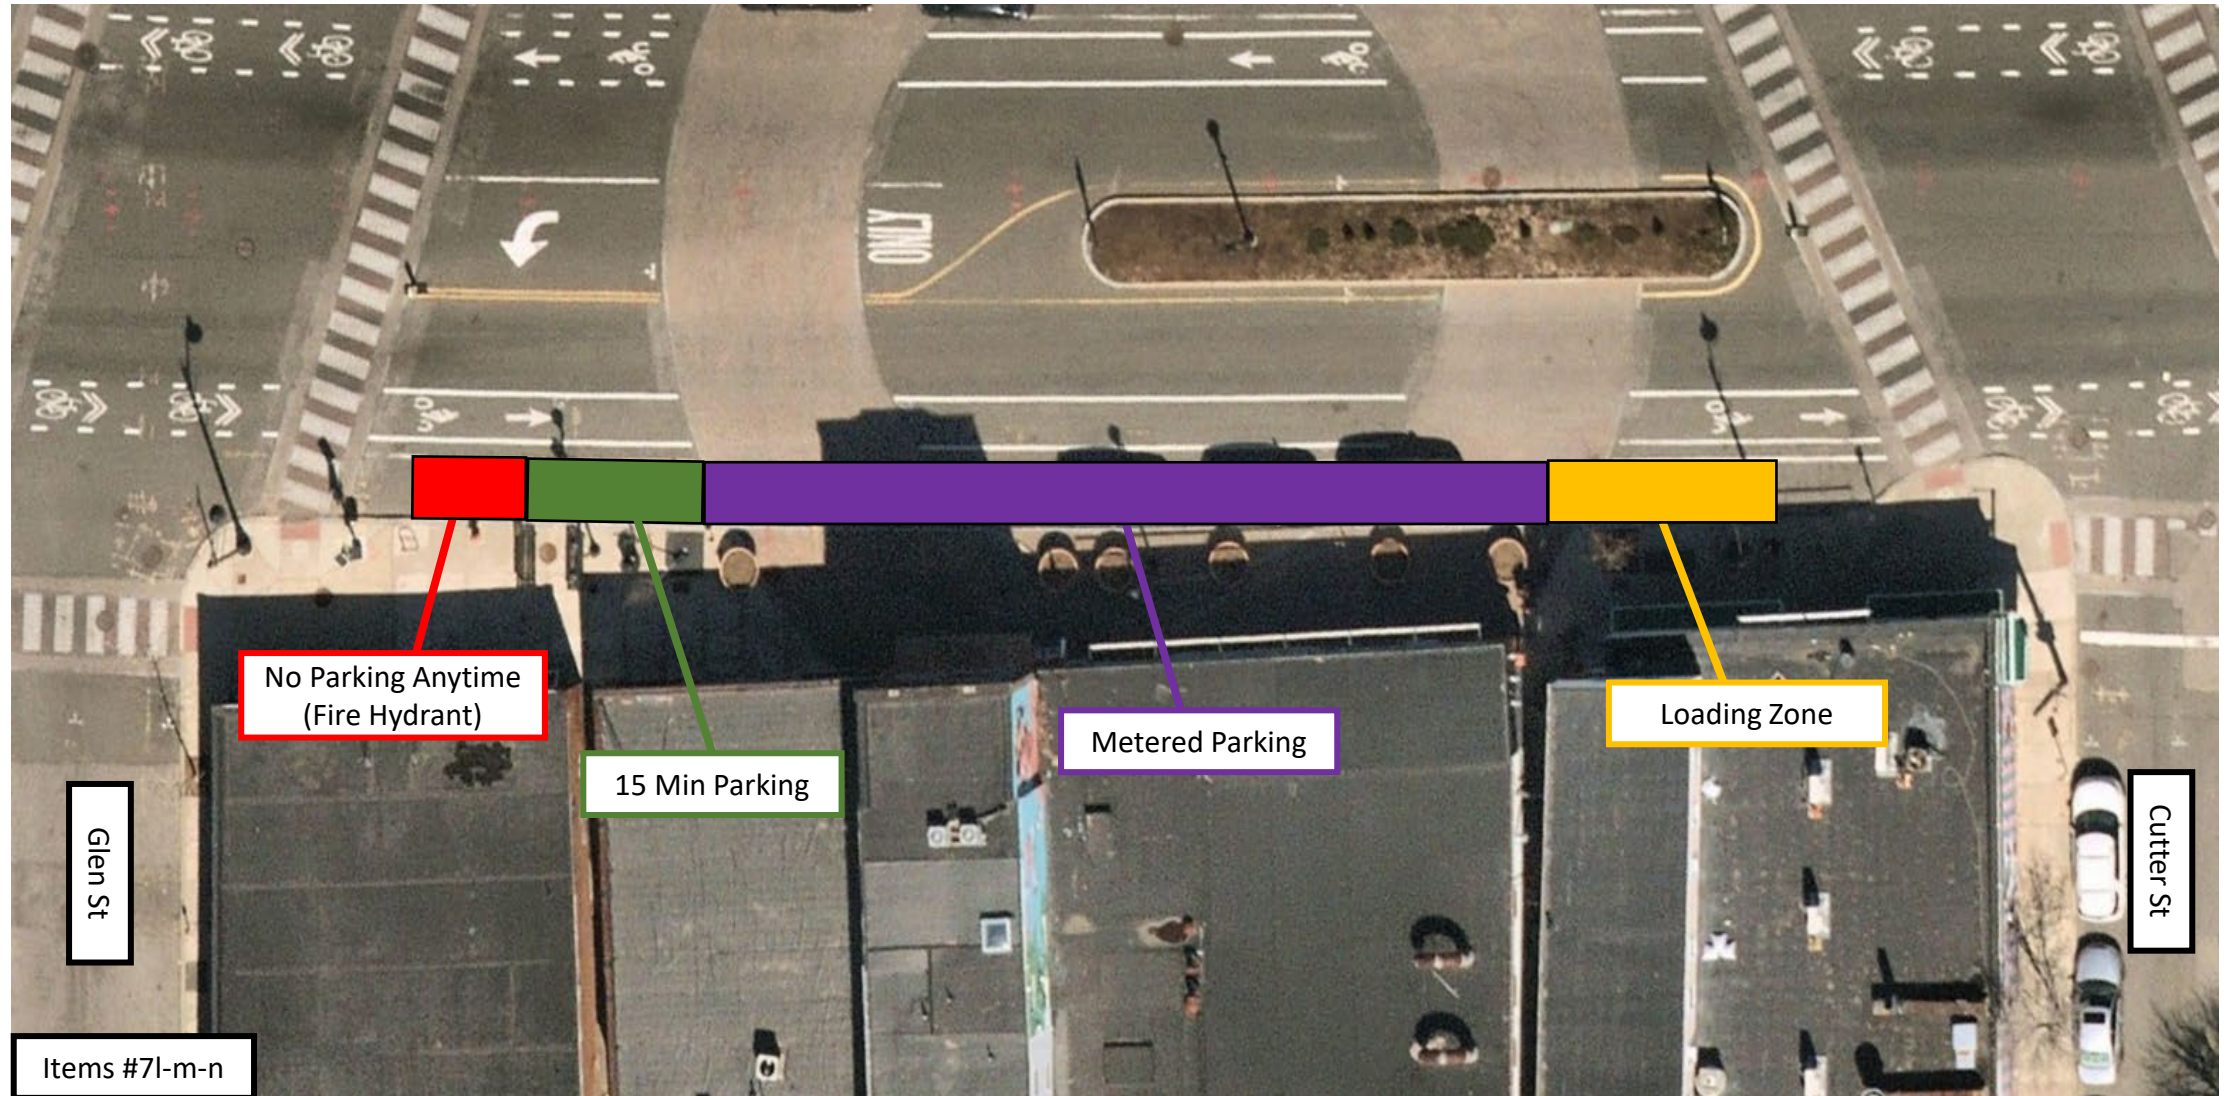

Proposed Regulations at Indiana Ave

Item #7f

East Broadway Bus Lanes & Crosswalk Improvements

Proposed Regulations at Indiana Ave

East Broadway Bus Lanes & Crosswalk Improvements

Proposed Regulations at MacArthur St

Items #7h-i

East Broadway Bus Lanes & Crosswalk Improvements

Existing Regulations at Rush St

East Broadway Bus Lanes & Crosswalk Improvements

Proposed Regulations at Rush St

East Broadway Bus Lanes & Crosswalk Improvements

Existing Regulations at Glen St (Near Side)

Item #7k

East Broadway Bus Lanes & Crosswalk Improvements

Proposed Regulations at Glen St (Near Side)

Item #7k

East Broadway Bus Lanes & Crosswalk Improvements

Existing Regulations at Glen St (Far Side)

East Broadway Bus Lanes & Crosswalk Improvements

Proposed Regulations at Glen St (Far Side)

East Broadway Bus Lanes & Crosswalk Improvements

Existing Regulations at Franklin St

East Broadway Bus Lanes & Crosswalk Improvements