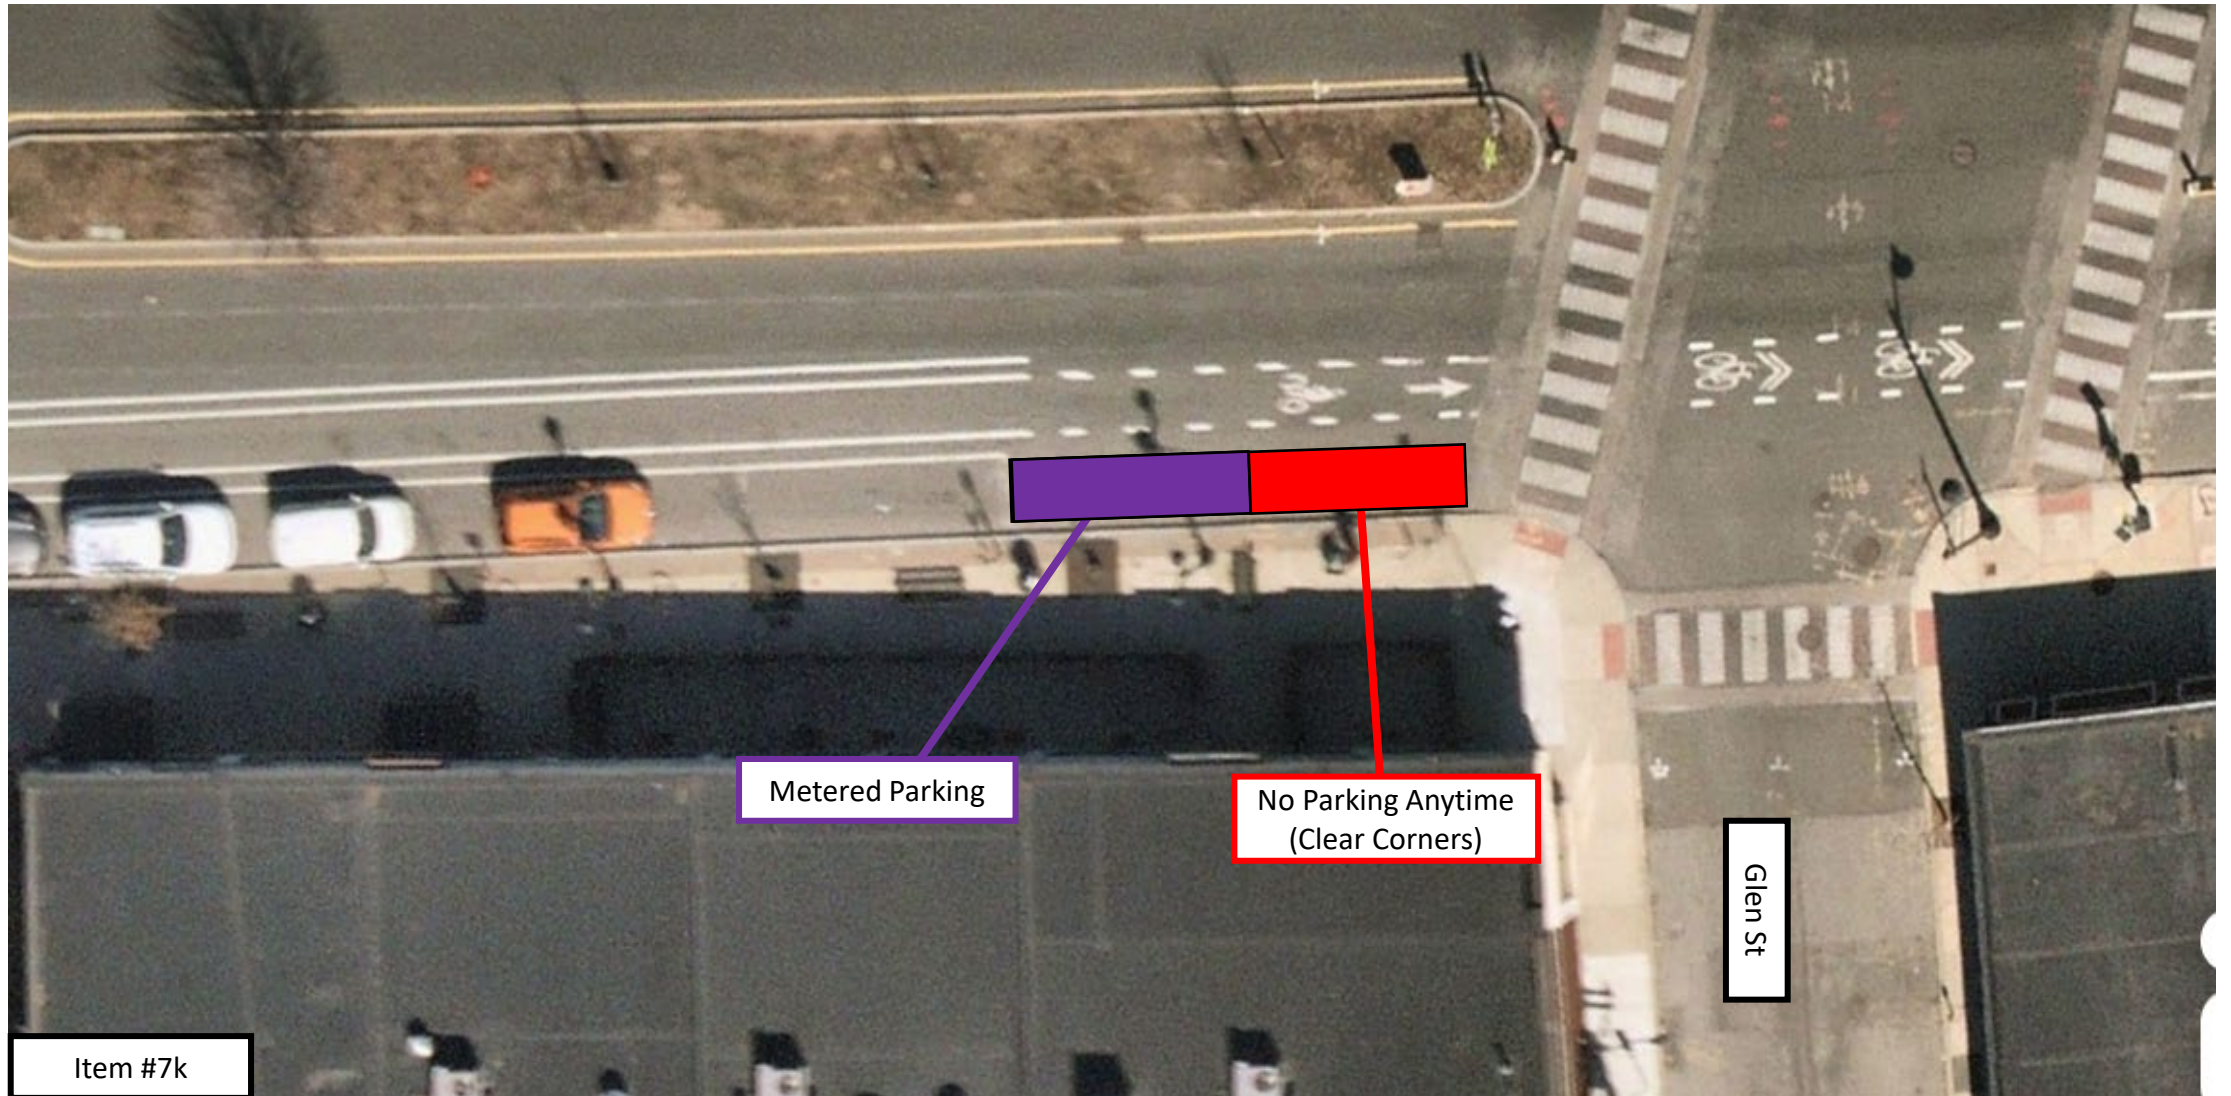

Proposed Regulations at Indiana Ave

Item #7f

East Broadway Bus Lanes & Crosswalk Improvements

Proposed Regulations at Indiana Ave

East Broadway Bus Lanes & Crosswalk Improvements

Proposed Regulations at MacArthur St

MacArthur St

No Parking Anytime
(Bus Lane)

Item #7g

East Broadway Bus Lanes & Crosswalk Improvements

Existing Regulations at Cross St

Items #7h-i

East Broadway Bus Lanes & Crosswalk Improvements

Proposed Regulations at Cross St

Items #7h-i

East Broadway Bus Lanes & Crosswalk Improvements

Existing Regulations at Rush St

East Broadway Bus Lanes & Crosswalk Improvements

Proposed Regulations at Rush St

East Broadway Bus Lanes & Crosswalk Improvements

Existing Regulations at Glen St (Near Side)

Item #7k

East Broadway Bus Lanes & Crosswalk Improvements

Proposed Regulations at Glen St (Near Side)

Item #7k

East Broadway Bus Lanes & Crosswalk Improvements

Existing Regulations at Glen St (Far Side)