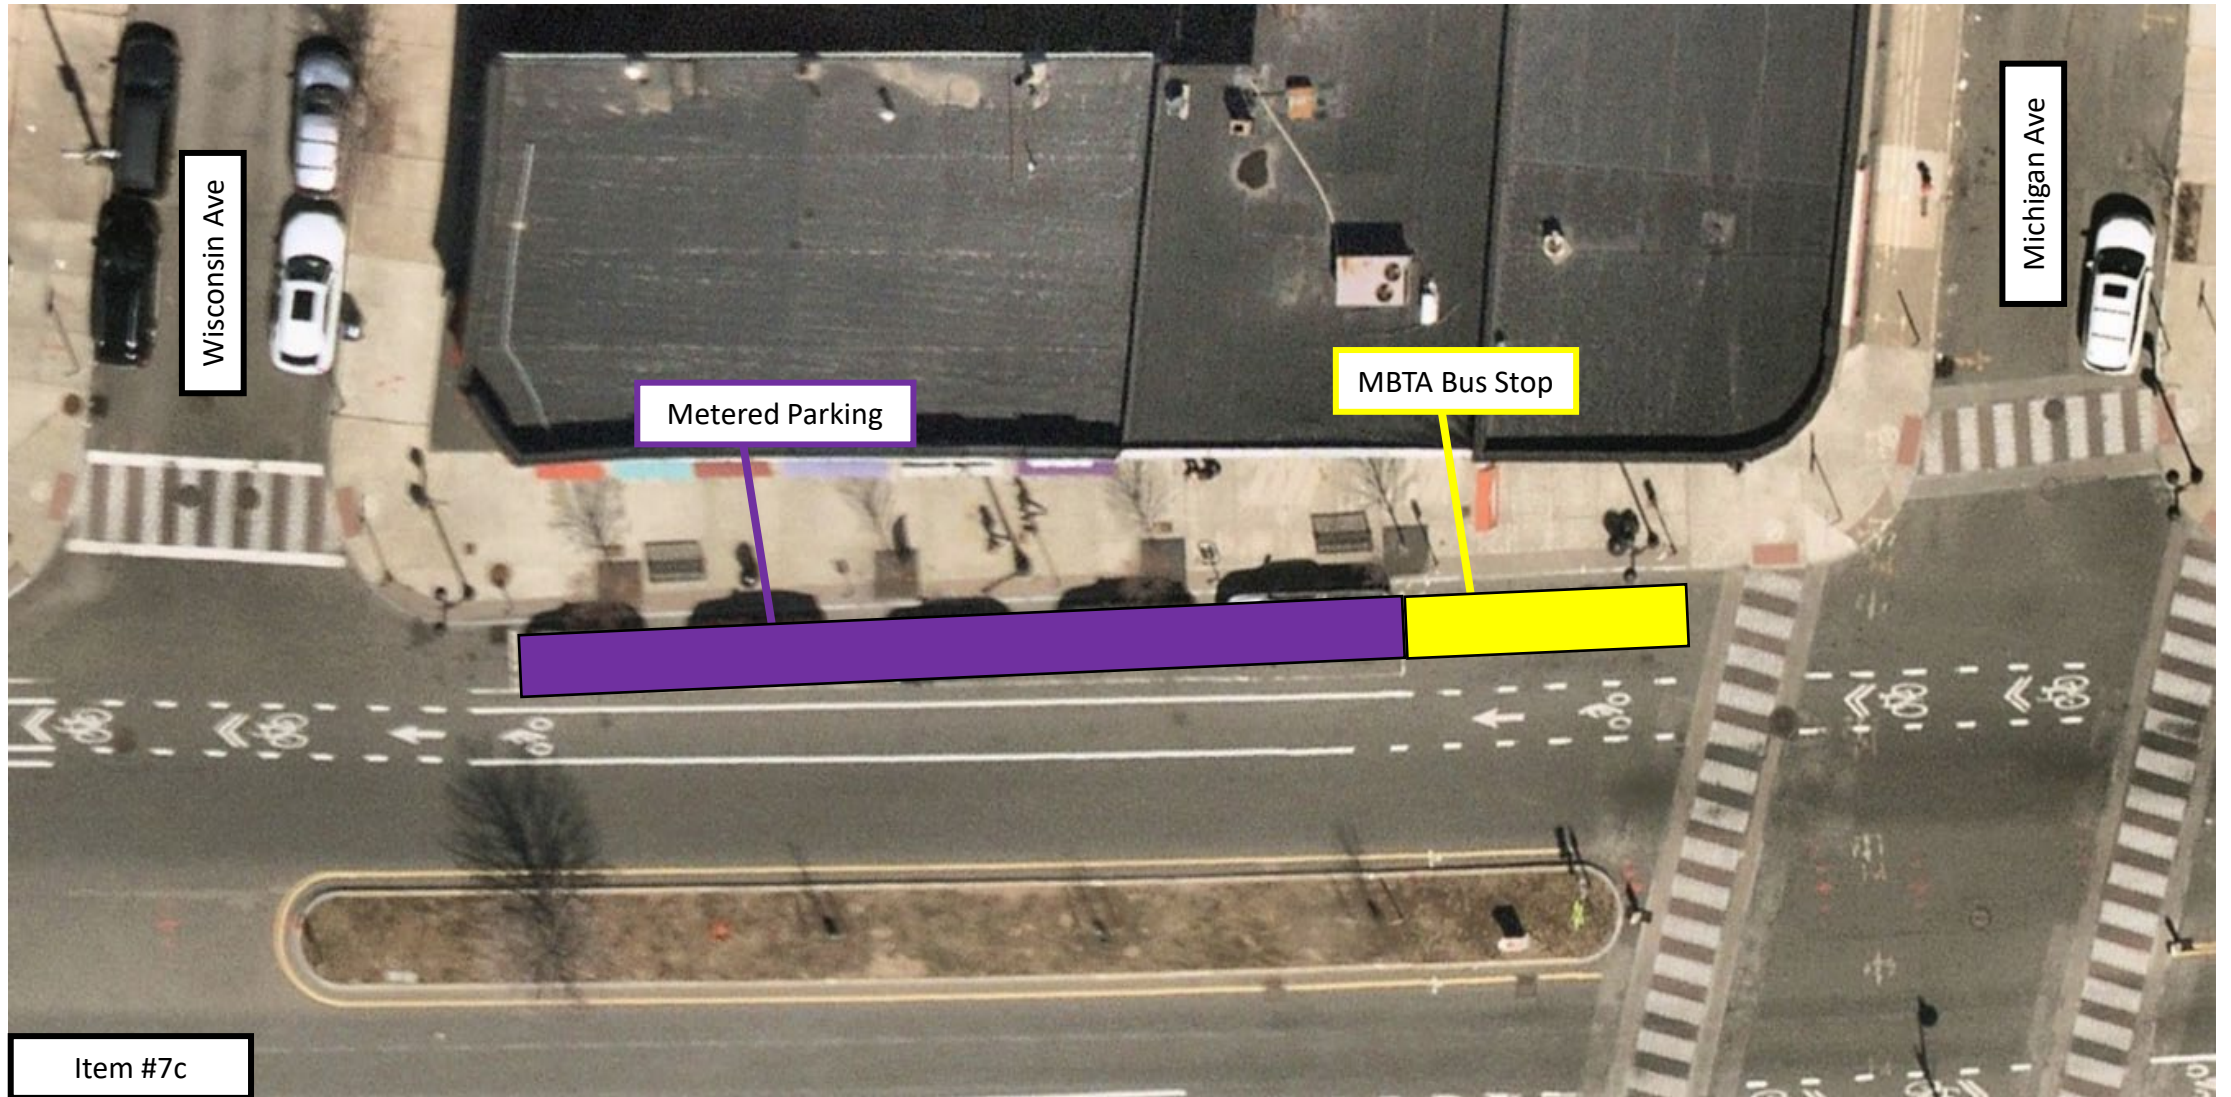

East Broadway Bus Service and Crosswalk Improvements
Regulation Changes Proposed

East Broadway Bus Lanes & Crosswalk Improvements

Existing Regulations at Kensington Ave

East Broadway Bus Lanes & Crosswalk Improvements

Proposed Regulations at Kensington Ave

East Broadway Bus Lanes & Crosswalk Improvements

Existing Regulations at Cross St East

East Broadway Bus Lanes & Crosswalk Improvements

Proposed Regulations at Cross St East

East Broadway Bus Lanes & Crosswalk Improvements

Existing Regulations at Michigan Ave

Item #7c

East Broadway Bus Lanes & Crosswalk Improvements

Proposed Regulations at Michigan Ave

East Broadway Bus Lanes & Crosswalk Improvements

Existing Regulations between Illinois Ave and Indiana Ave

East Broadway Bus Lanes & Crosswalk Improvements

Proposed Regulations between Illinois Ave and Indiana Ave

East Broadway Bus Lanes & Crosswalk Improvements