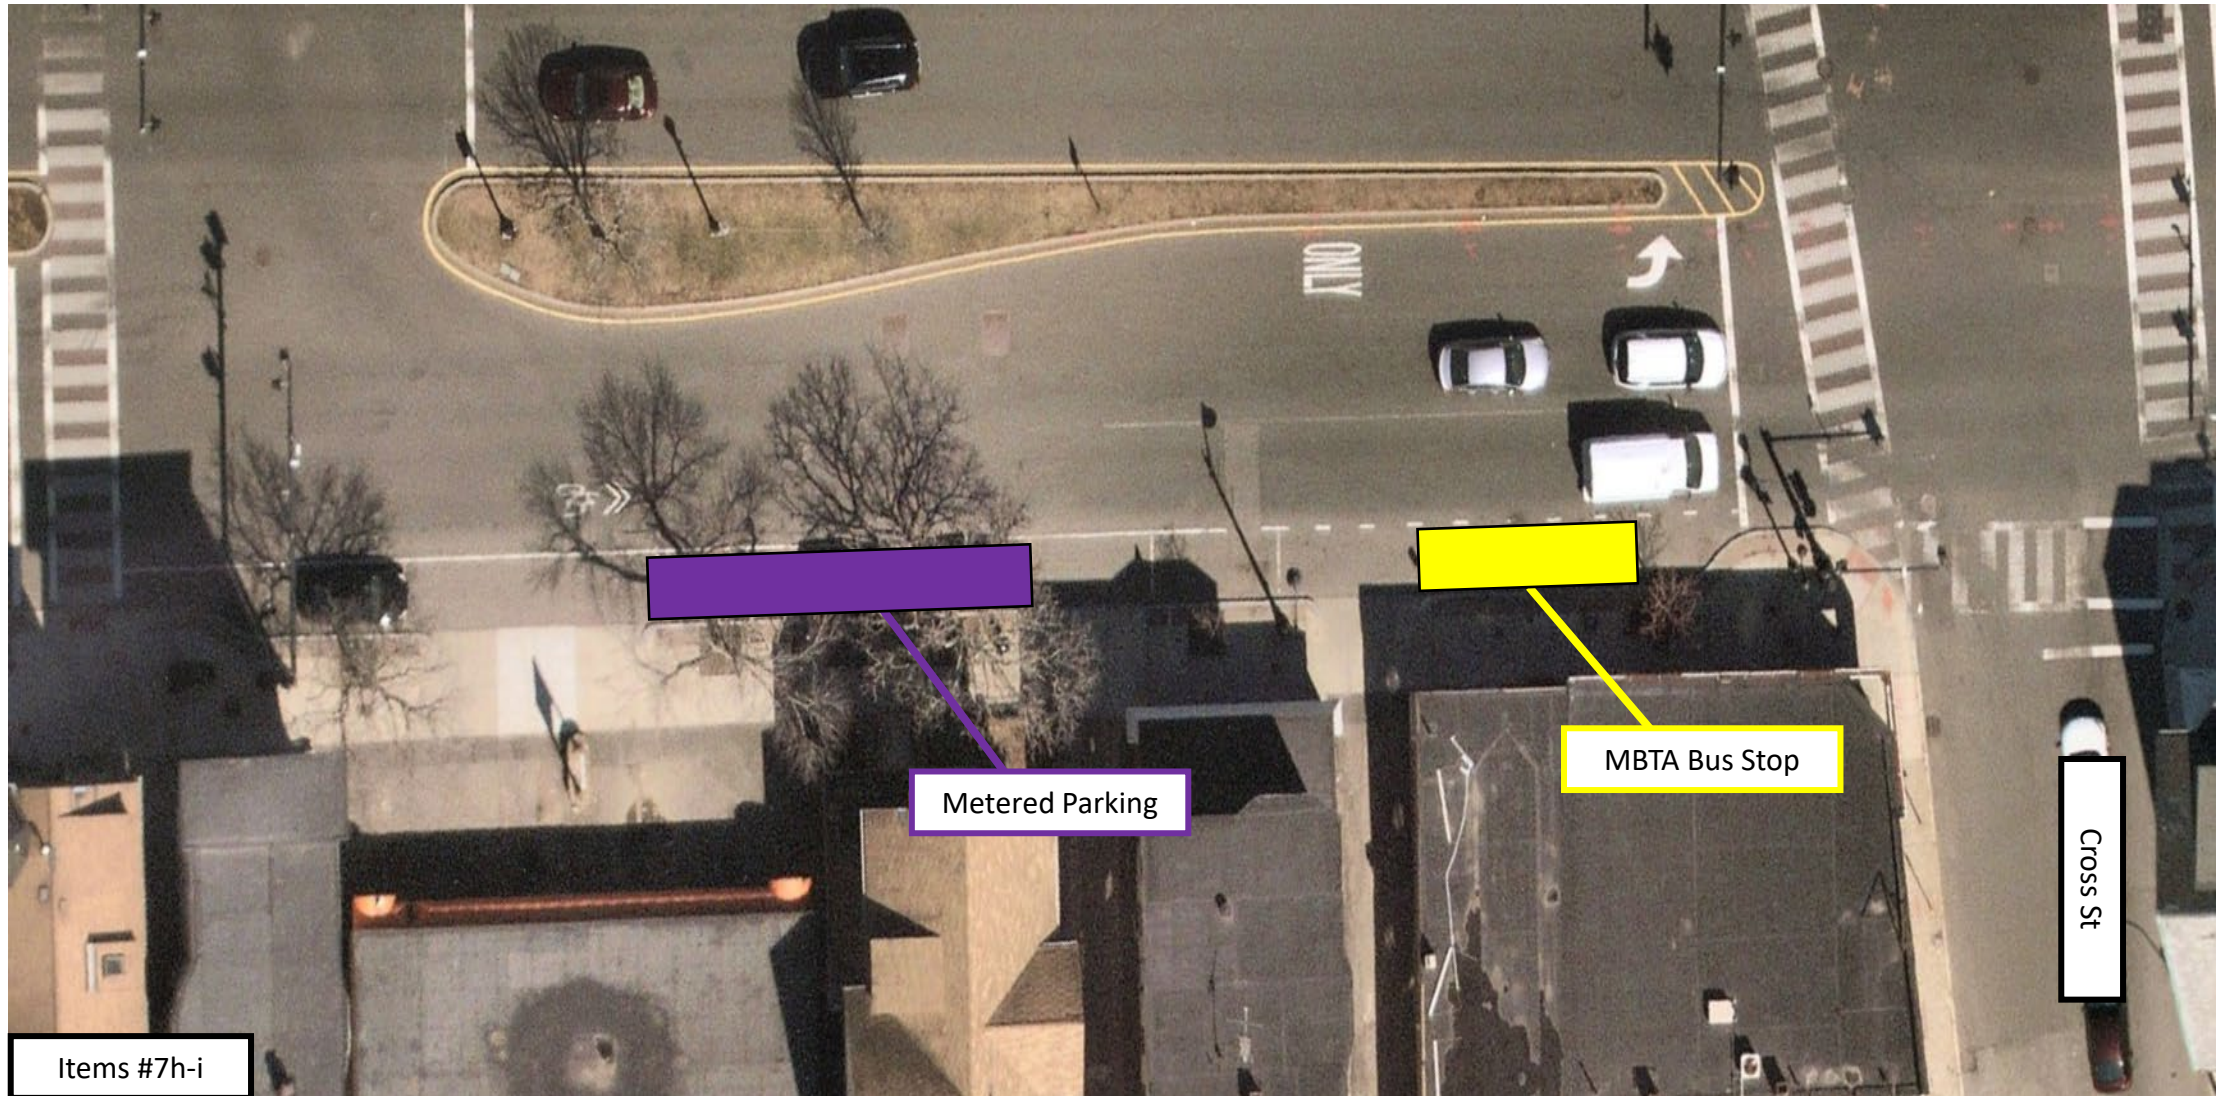

Existing Regulations between Illinois Ave and Indiana Ave

East Broadway Bus Lanes & Crosswalk Improvements

Proposed Regulations between Illinois Ave and Indiana Ave

East Broadway Bus Lanes & Crosswalk Improvements

Proposed Regulations at Indiana Ave

Item #7f

East Broadway Bus Lanes & Crosswalk Improvements

Proposed Regulations at Indiana Ave

East Broadway Bus Lanes & Crosswalk Improvements

Proposed Regulations at MacArthur St

MacArthur St

No Parking Anytime
(Bus Lane)

Item #7g

East Broadway Bus Lanes & Crosswalk Improvements

Existing Regulations at Cross St

Items #7h-i

East Broadway Bus Lanes & Crosswalk Improvements

Proposed Regulations at Cross St