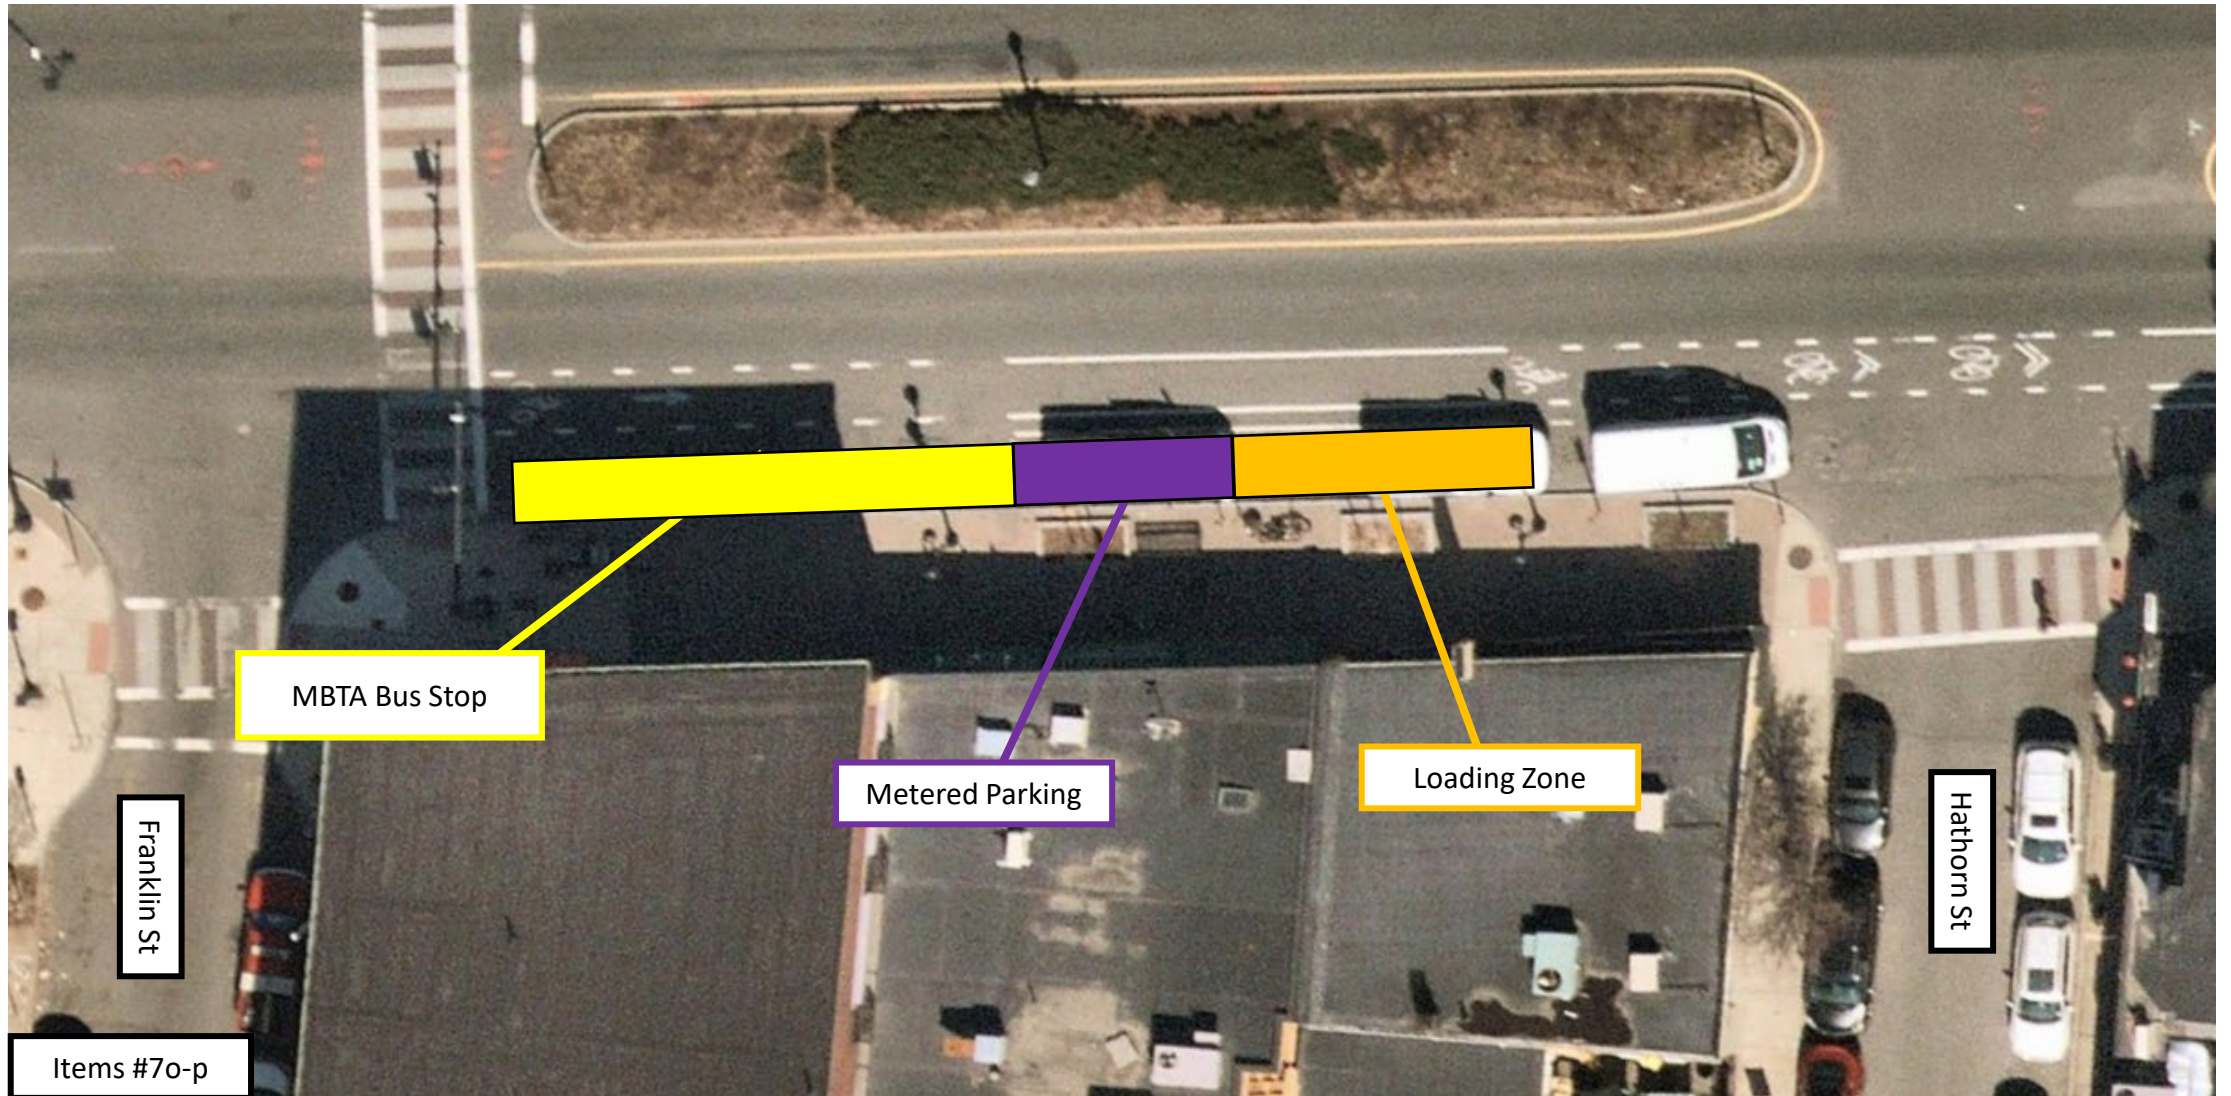

Proposed Regulations at Indiana Ave

Item #7f

East Broadway Bus Lanes & Crosswalk Improvements

Proposed Regulations at Indiana Ave

East Broadway Bus Lanes & Crosswalk Improvements

Proposed Regulations at MacArthur St

Items #7h-i

East Broadway Bus Lanes & Crosswalk Improvements

Existing Regulations at Rush St

East Broadway Bus Lanes & Crosswalk Improvements

Proposed Regulations at Rush St

East Broadway Bus Lanes & Crosswalk Improvements

Existing Regulations at Glen St (Near Side)

Item #7k

East Broadway Bus Lanes & Crosswalk Improvements

Proposed Regulations at Glen St (Near Side)

Item #7k

East Broadway Bus Lanes & Crosswalk Improvements

Existing Regulations at Glen St (Far Side)

East Broadway Bus Lanes & Crosswalk Improvements

Proposed Regulations at Glen St (Far Side)

East Broadway Bus Lanes & Crosswalk Improvements

Existing Regulations at Franklin St

East Broadway Bus Lanes & Crosswalk Improvements