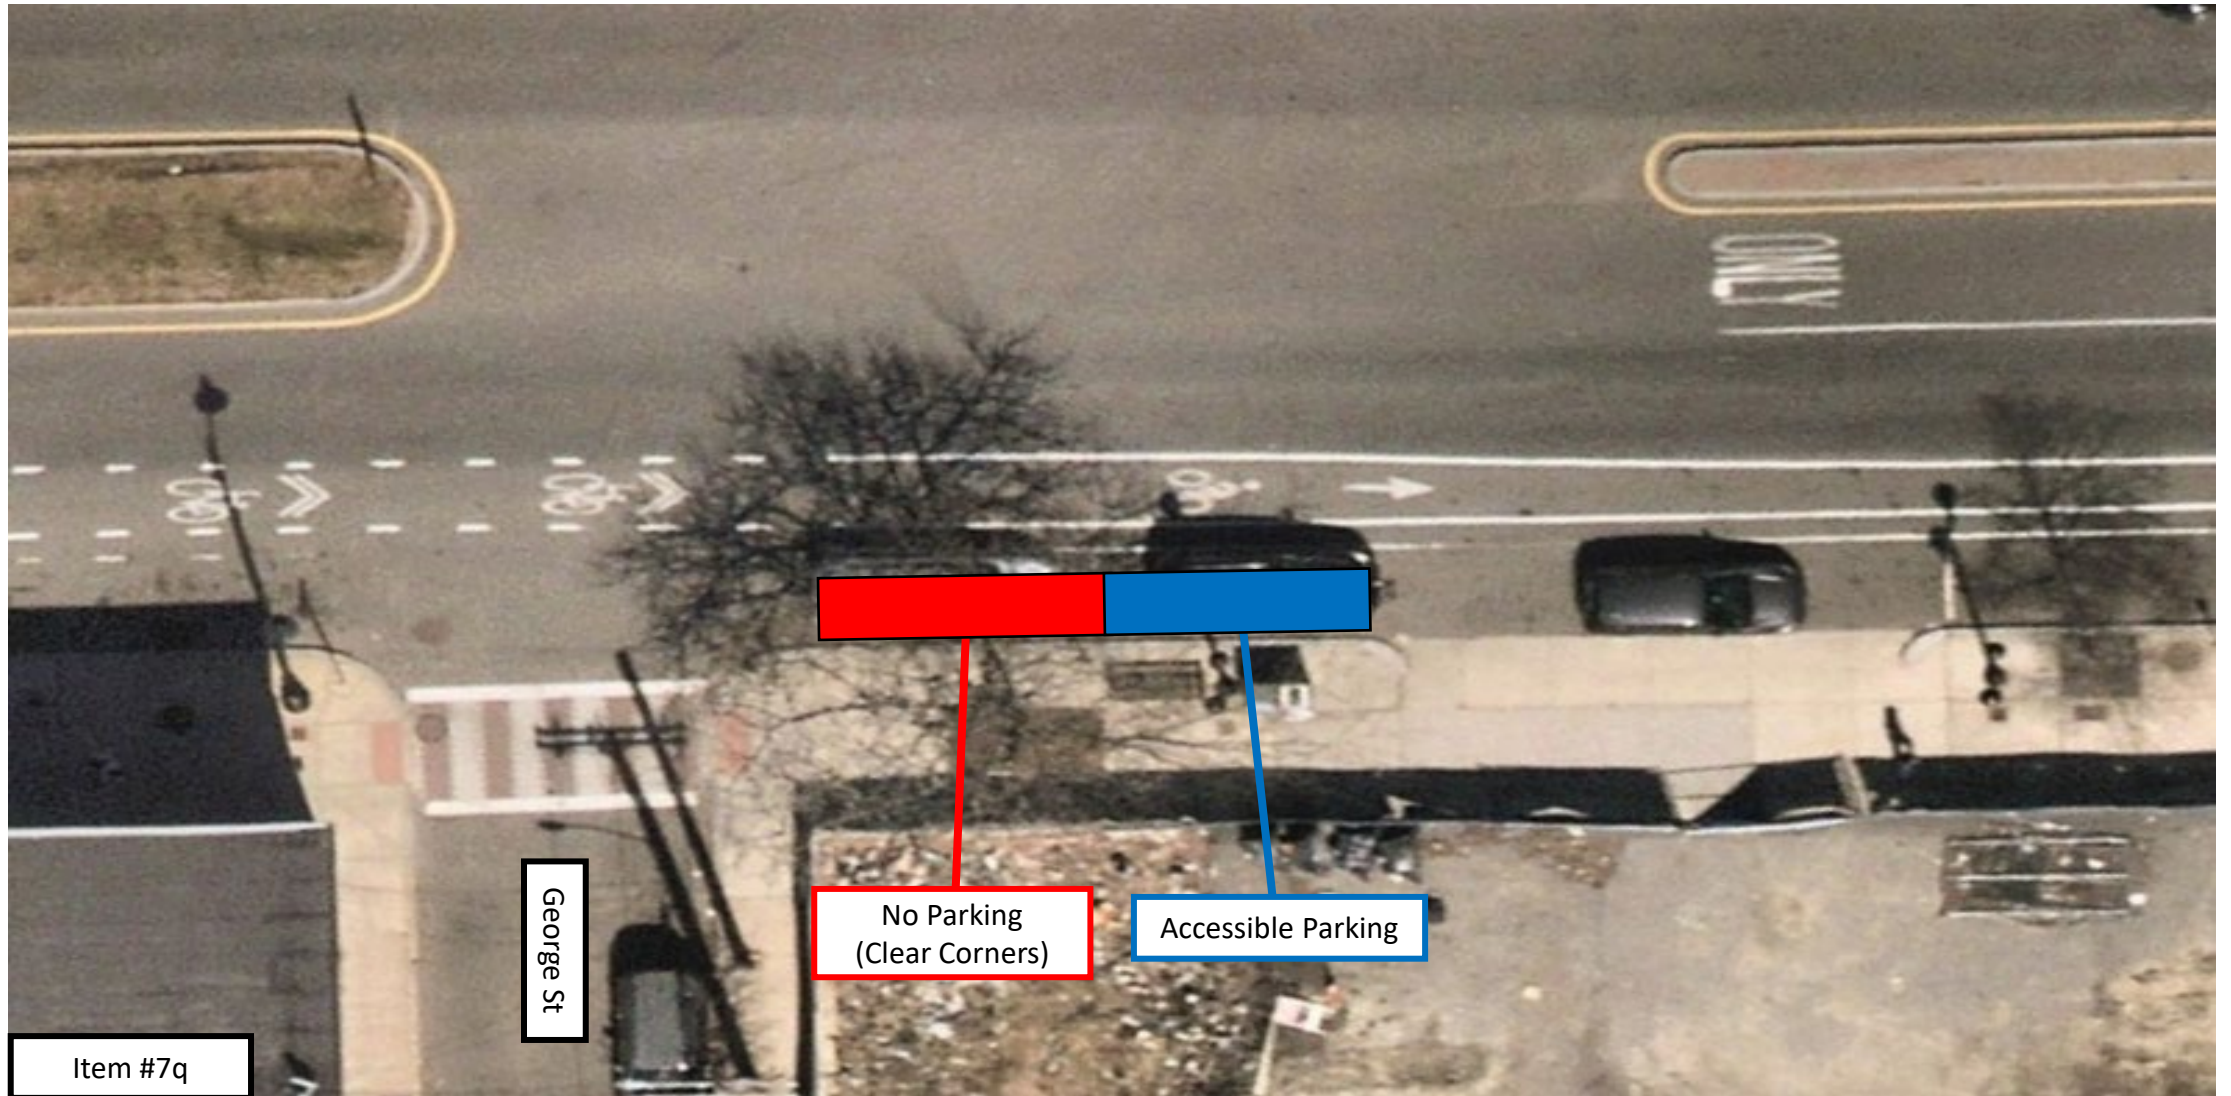

Existing Regulations at Glen St (Near Side)

Item #7k

East Broadway Bus Lanes & Crosswalk Improvements

Proposed Regulations at Glen St (Near Side)

Item #7k

East Broadway Bus Lanes & Crosswalk Improvements

Existing Regulations at Glen St (Far Side)

East Broadway Bus Lanes & Crosswalk Improvements

Proposed Regulations at Glen St (Far Side)

East Broadway Bus Lanes & Crosswalk Improvements

Existing Regulations at Franklin St

East Broadway Bus Lanes & Crosswalk Improvements

Proposed Regulations at Franklin St

East Broadway Bus Lanes & Crosswalk Improvements

Existing Regulations at George St

East Broadway Bus Lanes & Crosswalk Improvements

Proposed Regulations at George St

East Broadway Bus Lanes & Crosswalk Improvements

Existing Regulations on Cross St East

East Broadway Bus Lanes & Crosswalk Improvements

Proposed Regulations on Cross St East

East Broadway Bus Lanes & Crosswalk Improvements

Existing Regulations on Franklin St