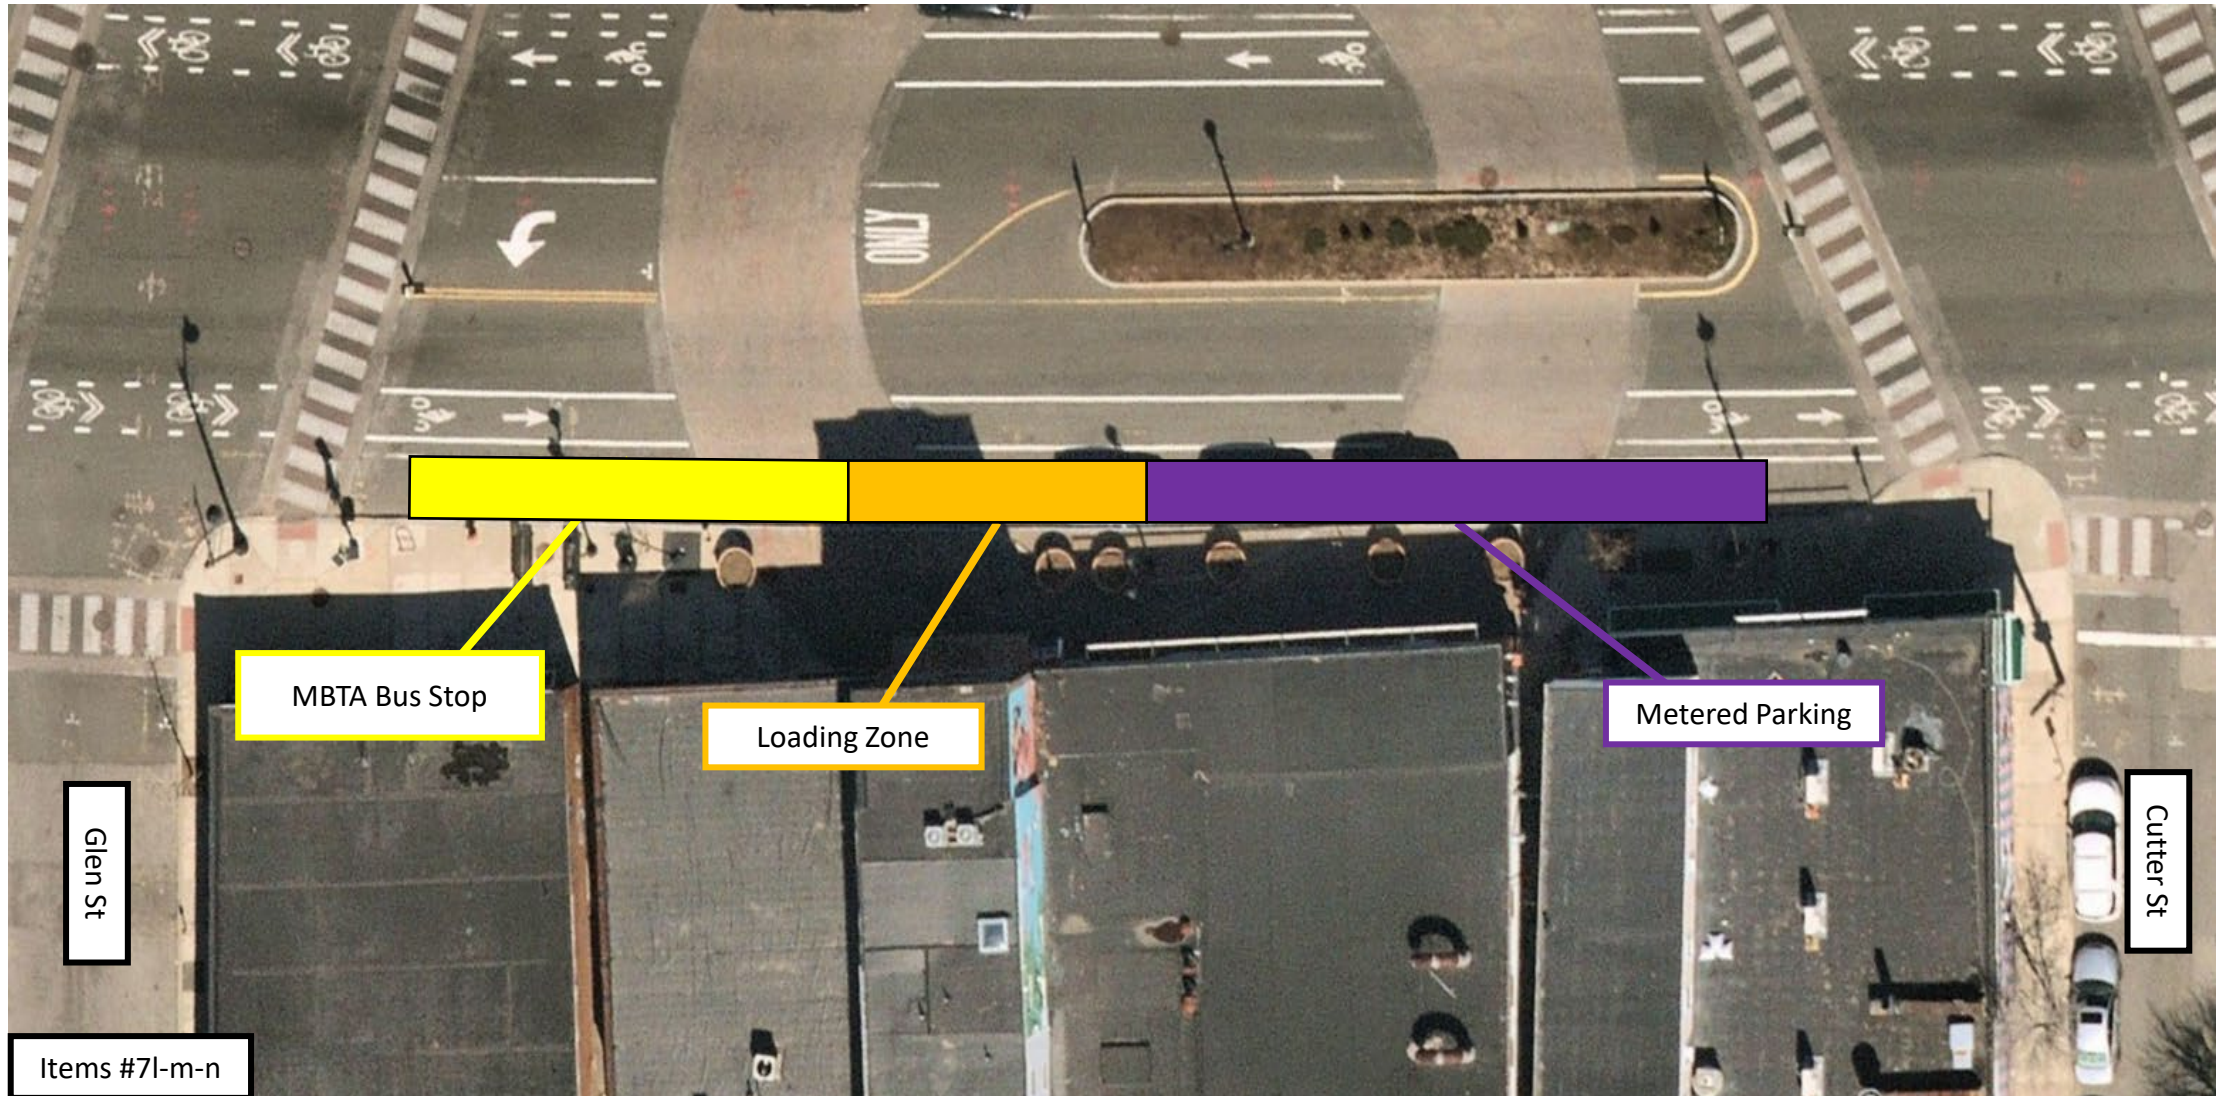

Proposed Regulations at Indiana Ave

Item #7f

East Broadway Bus Lanes & Crosswalk Improvements

Proposed Regulations at Indiana Ave

East Broadway Bus Lanes & Crosswalk Improvements

Proposed Regulations at MacArthur St

Items #7h-i

East Broadway Bus Lanes & Crosswalk Improvements

Existing Regulations at Rush St

East Broadway Bus Lanes & Crosswalk Improvements

Proposed Regulations at Rush St

East Broadway Bus Lanes & Crosswalk Improvements

Existing Regulations at Glen St (Near Side)

Item #7k

East Broadway Bus Lanes & Crosswalk Improvements

Proposed Regulations at Glen St (Near Side)

Item #7k

East Broadway Bus Lanes & Crosswalk Improvements

Existing Regulations at Glen St (Far Side)

East Broadway Bus Lanes & Crosswalk Improvements

Proposed Regulations at Glen St (Far Side)

East Broadway Bus Lanes & Crosswalk Improvements

Existing Regulations at Franklin St

East Broadway Bus Lanes & Crosswalk Improvements