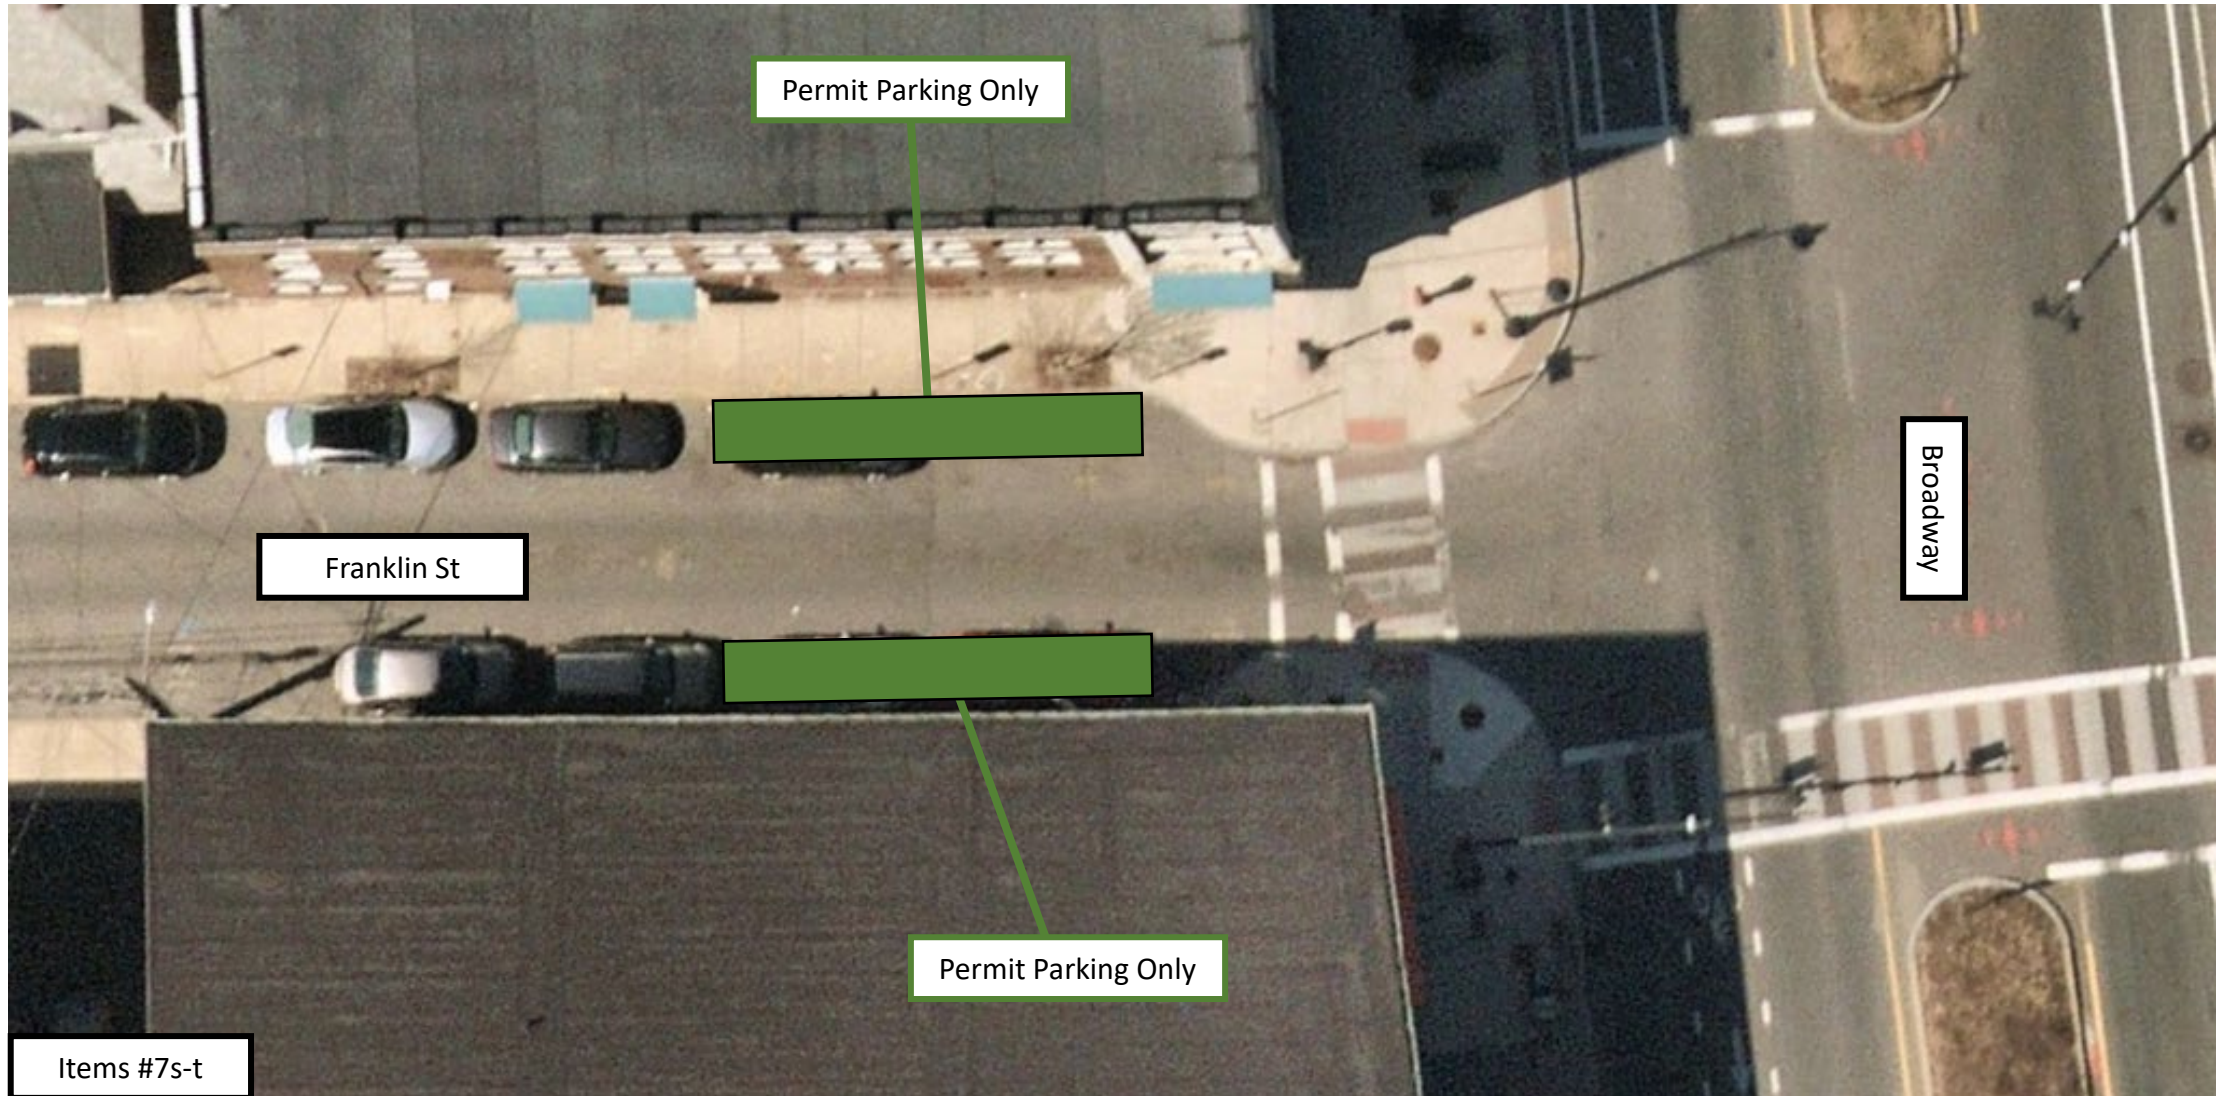

Existing Regulations at Glen St (Near Side)

Item #7k

East Broadway Bus Lanes & Crosswalk Improvements

Proposed Regulations at Glen St (Near Side)

Item #7k

East Broadway Bus Lanes & Crosswalk Improvements

Existing Regulations at Glen St (Far Side)

East Broadway Bus Lanes & Crosswalk Improvements

Proposed Regulations at Glen St (Far Side)

East Broadway Bus Lanes & Crosswalk Improvements

Existing Regulations at Franklin St

East Broadway Bus Lanes & Crosswalk Improvements

Proposed Regulations at Franklin St

East Broadway Bus Lanes & Crosswalk Improvements

Existing Regulations at George St

East Broadway Bus Lanes & Crosswalk Improvements

Proposed Regulations at George St

East Broadway Bus Lanes & Crosswalk Improvements

Existing Regulations on Cross St East

East Broadway Bus Lanes & Crosswalk Improvements

Proposed Regulations on Cross St East

East Broadway Bus Lanes & Crosswalk Improvements

Existing Regulations on Franklin St