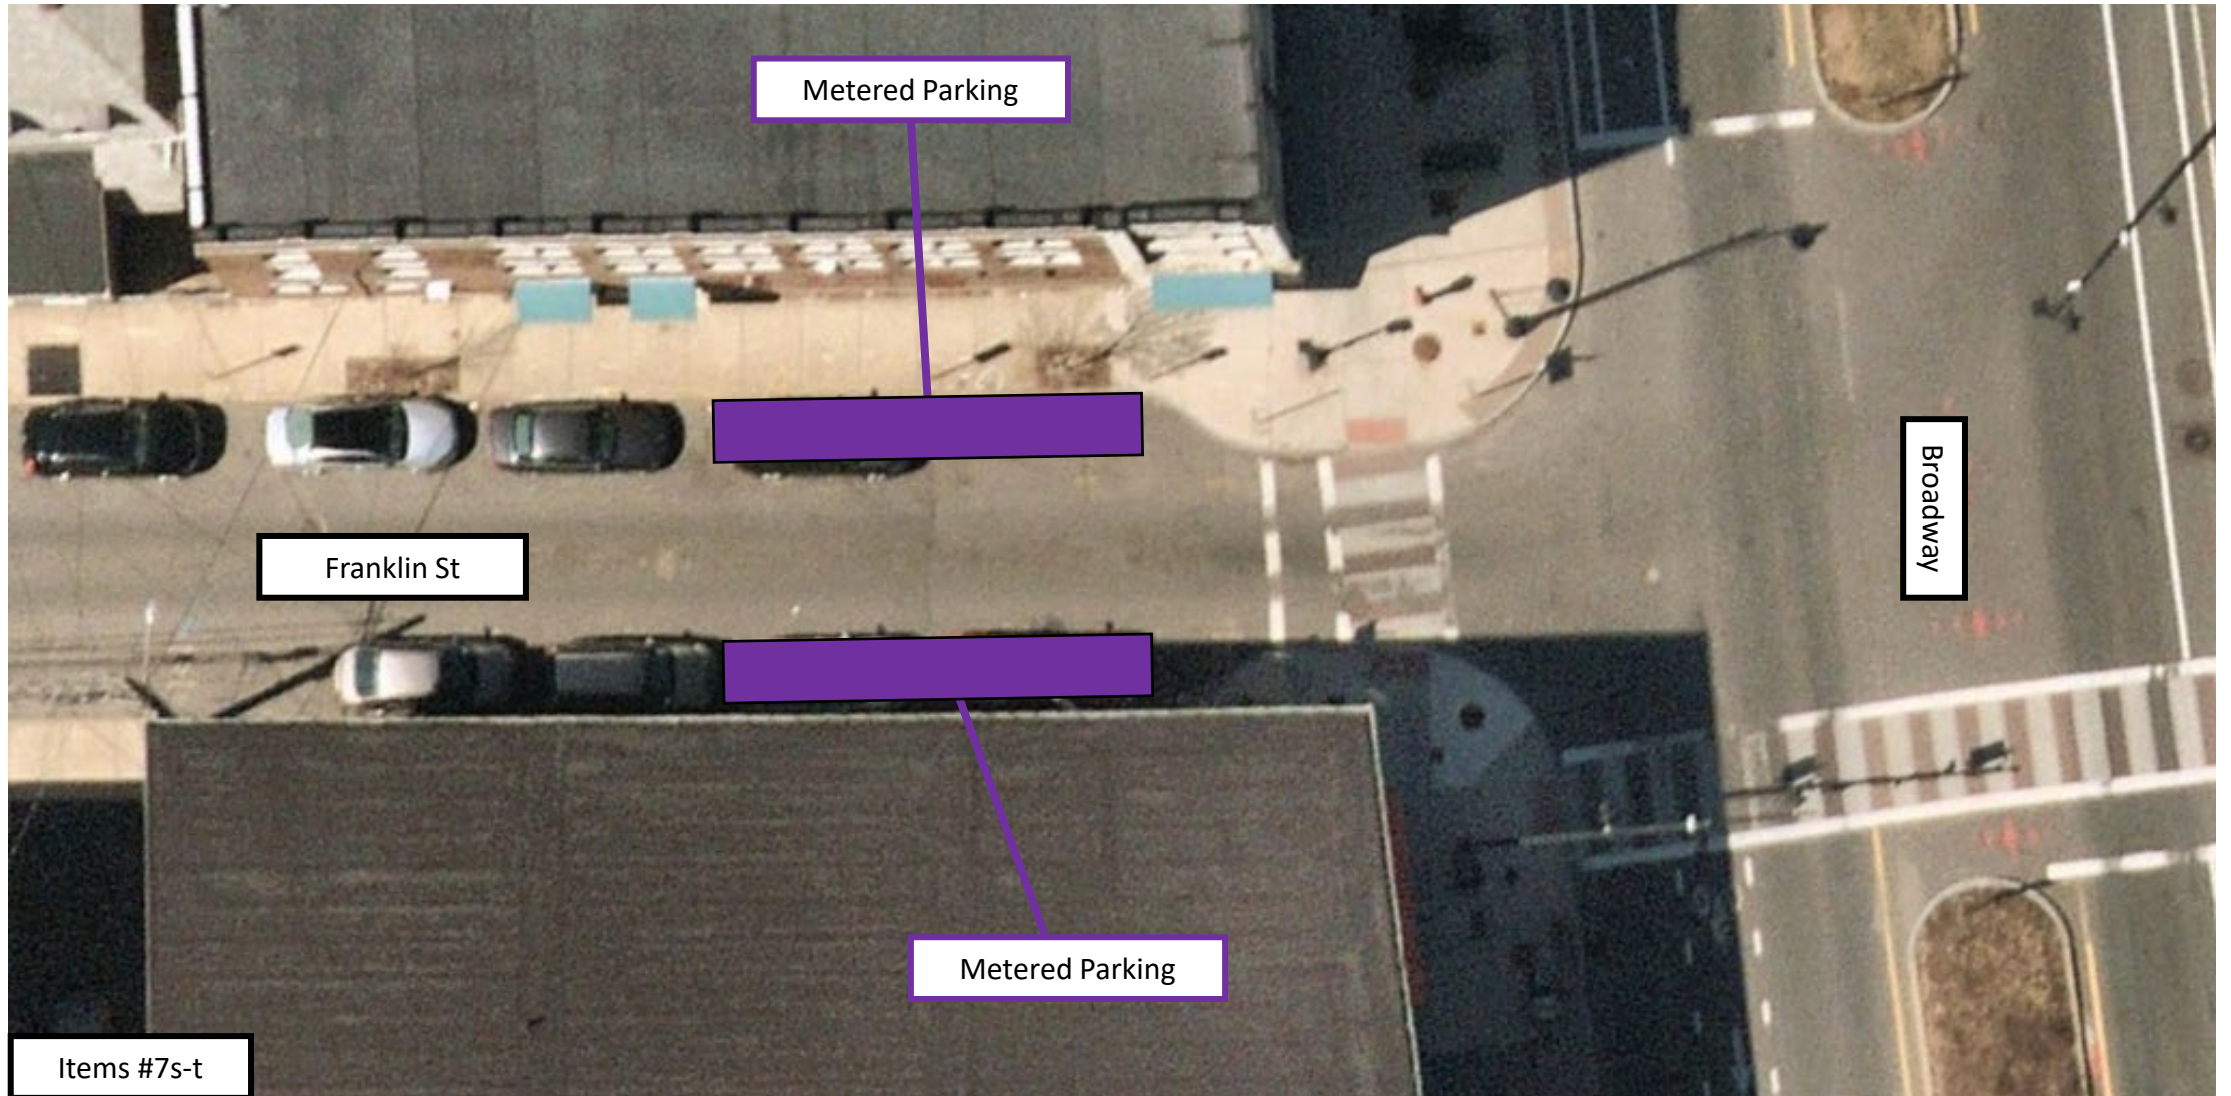

East Broadway Bus Lanes & Crosswalk Improvements

Existing Regulations on Franklin St