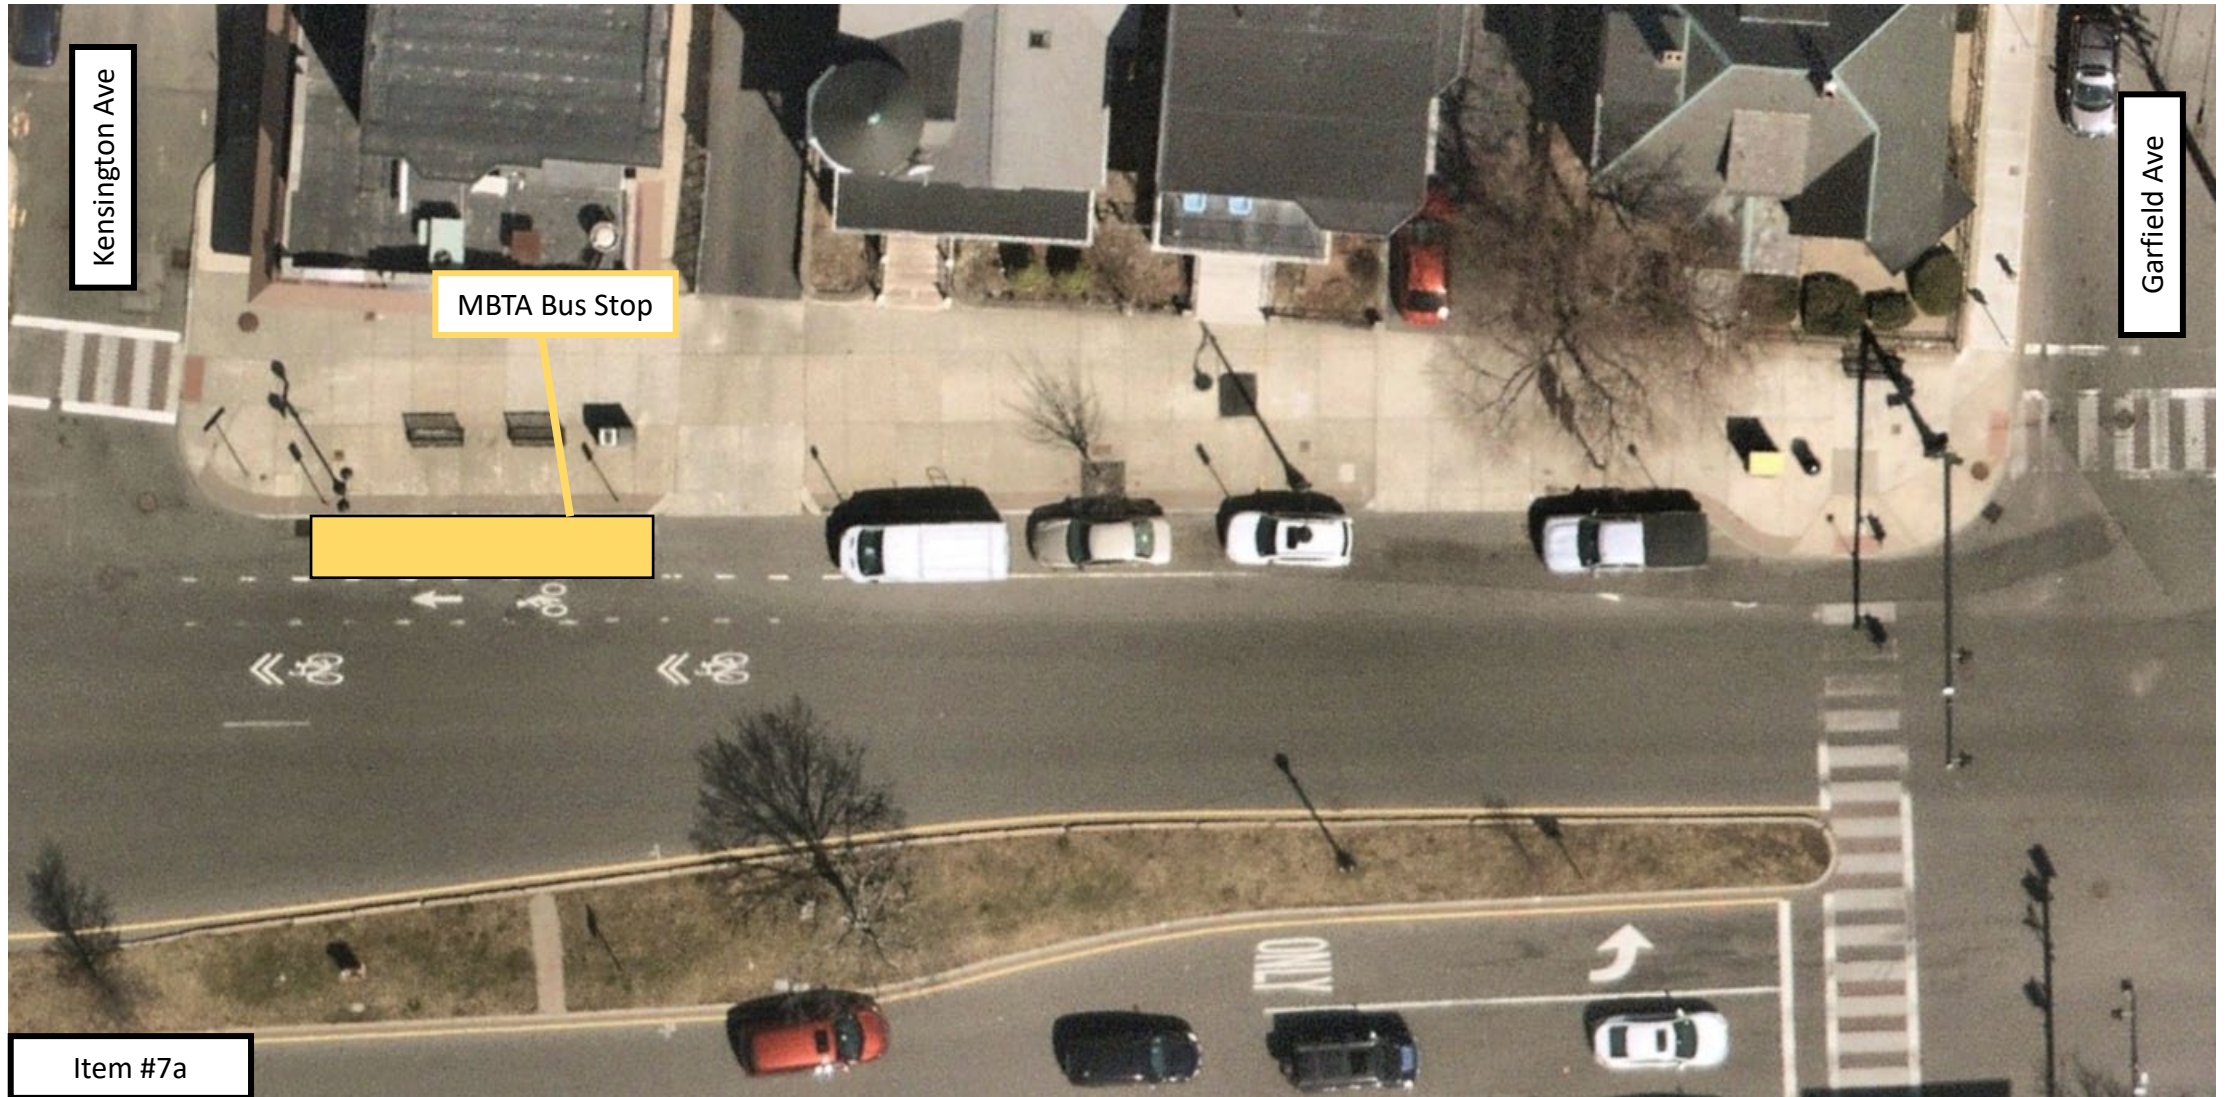

East Broadway Bus Service and Crosswalk Improvements
Regulation Changes Proposed

East Broadway Bus Lanes & Crosswalk Improvements

Existing Regulations at Kensington Ave

East Broadway Bus Lanes & Crosswalk Improvements

Proposed Regulations at Kensington Ave

East Broadway Bus Lanes & Crosswalk Improvements

Existing Regulations at Cross St East

East Broadway Bus Lanes & Crosswalk Improvements

Proposed Regulations at Cross St East

East Broadway Bus Lanes & Crosswalk Improvements

Existing Regulations at Michigan Ave

Item #7c

East Broadway Bus Lanes & Crosswalk Improvements

Proposed Regulations at Michigan Ave

East Broadway Bus Lanes & Crosswalk Improvements

Existing Regulations between Illinois Ave and Indiana Ave

East Broadway Bus Lanes & Crosswalk Improvements

Proposed Regulations between Illinois Ave and Indiana Ave

East Broadway Bus Lanes & Crosswalk Improvements