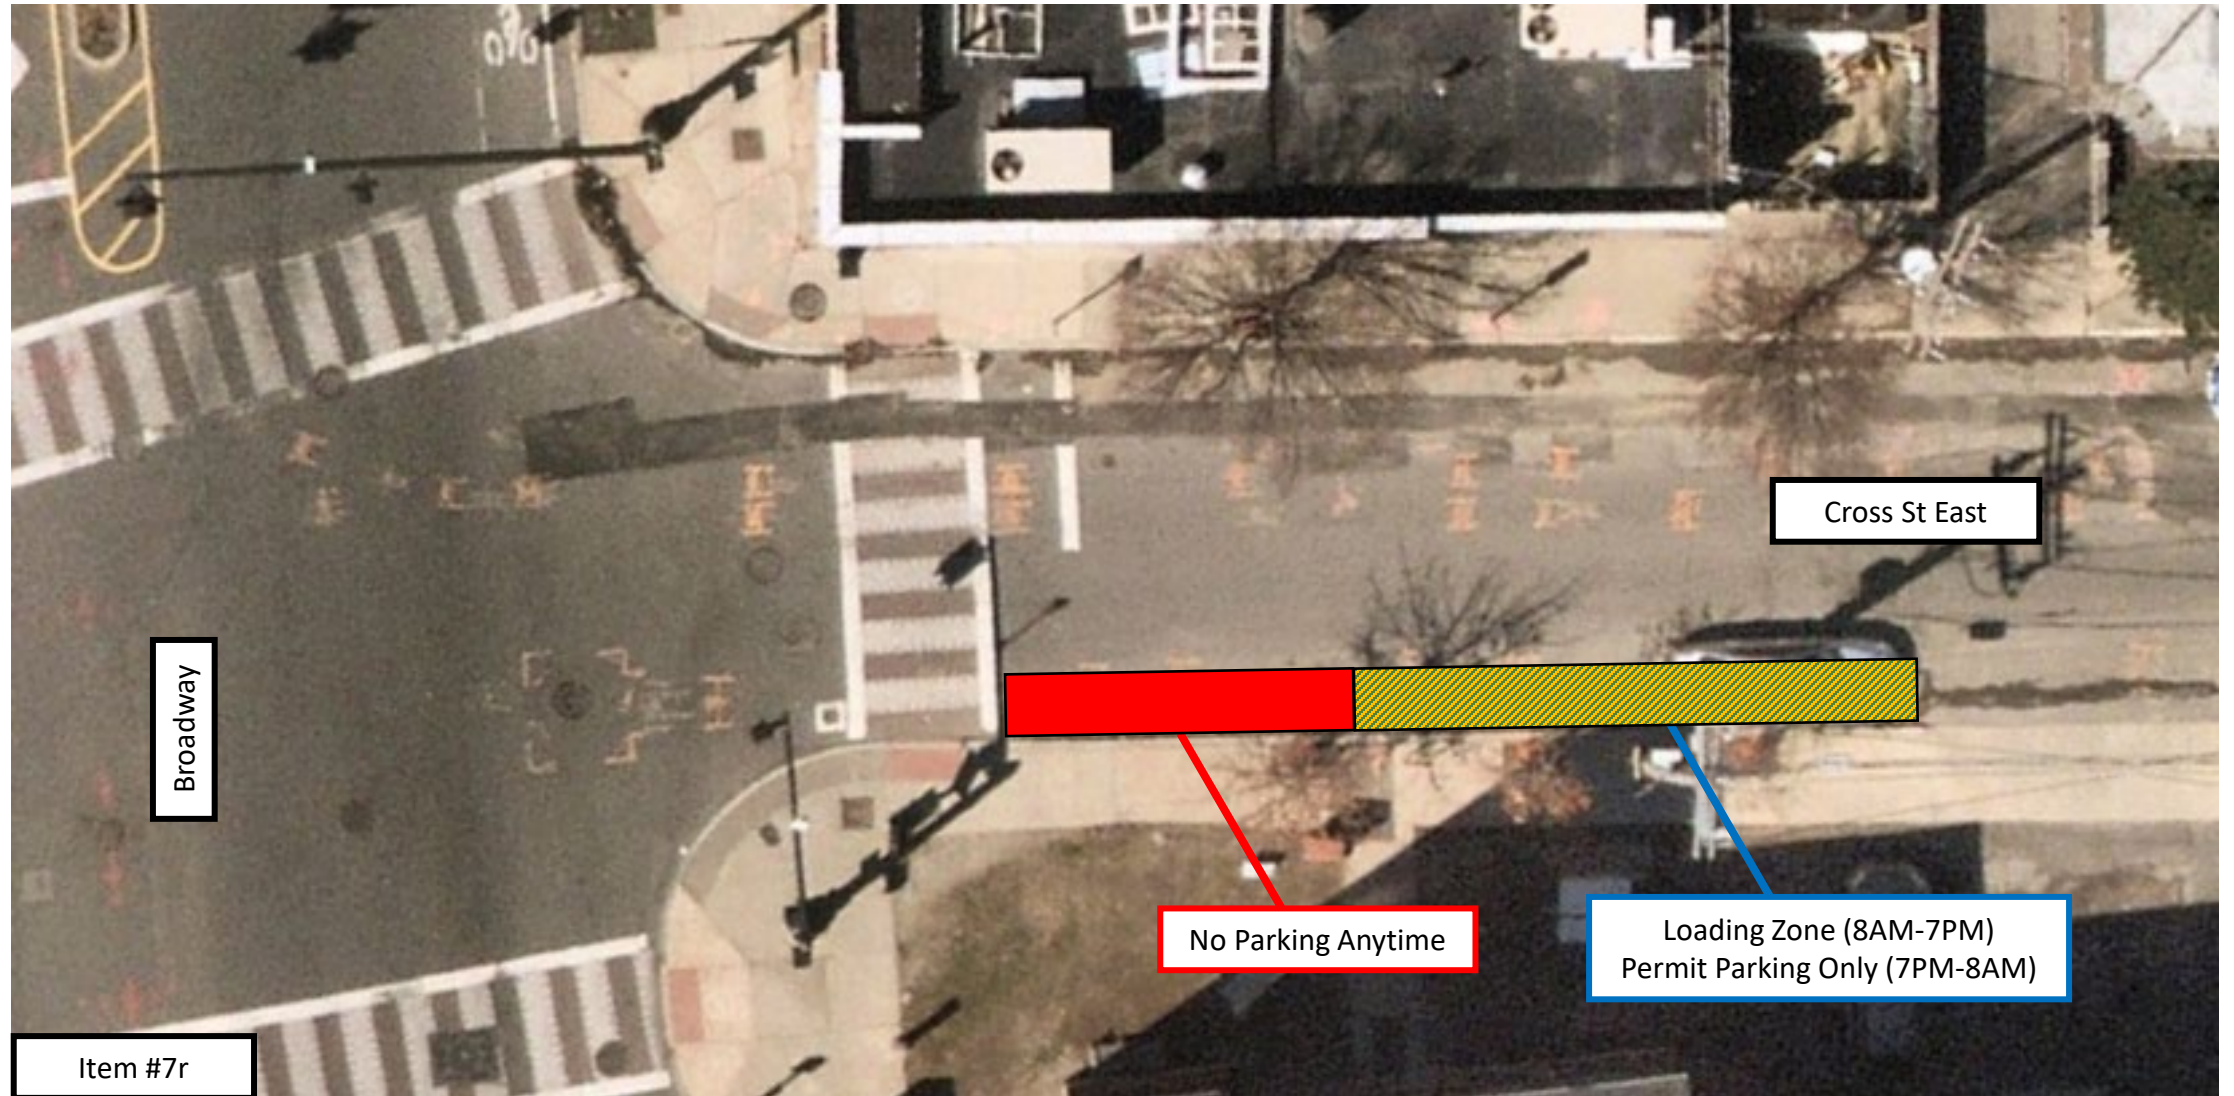

Existing Regulations at Glen St (Near Side)

Item #7k

East Broadway Bus Lanes & Crosswalk Improvements

Proposed Regulations at Glen St (Near Side)

Item #7k

East Broadway Bus Lanes & Crosswalk Improvements

Existing Regulations at Glen St (Far Side)

East Broadway Bus Lanes & Crosswalk Improvements

Proposed Regulations at Glen St (Far Side)

East Broadway Bus Lanes & Crosswalk Improvements

Existing Regulations at Franklin St

East Broadway Bus Lanes & Crosswalk Improvements

Proposed Regulations at Franklin St

East Broadway Bus Lanes & Crosswalk Improvements

Existing Regulations at George St

East Broadway Bus Lanes & Crosswalk Improvements

Proposed Regulations at George St

East Broadway Bus Lanes & Crosswalk Improvements

Existing Regulations on Cross St East

East Broadway Bus Lanes & Crosswalk Improvements

Proposed Regulations on Cross St East

East Broadway Bus Lanes & Crosswalk Improvements

Existing Regulations on Franklin St