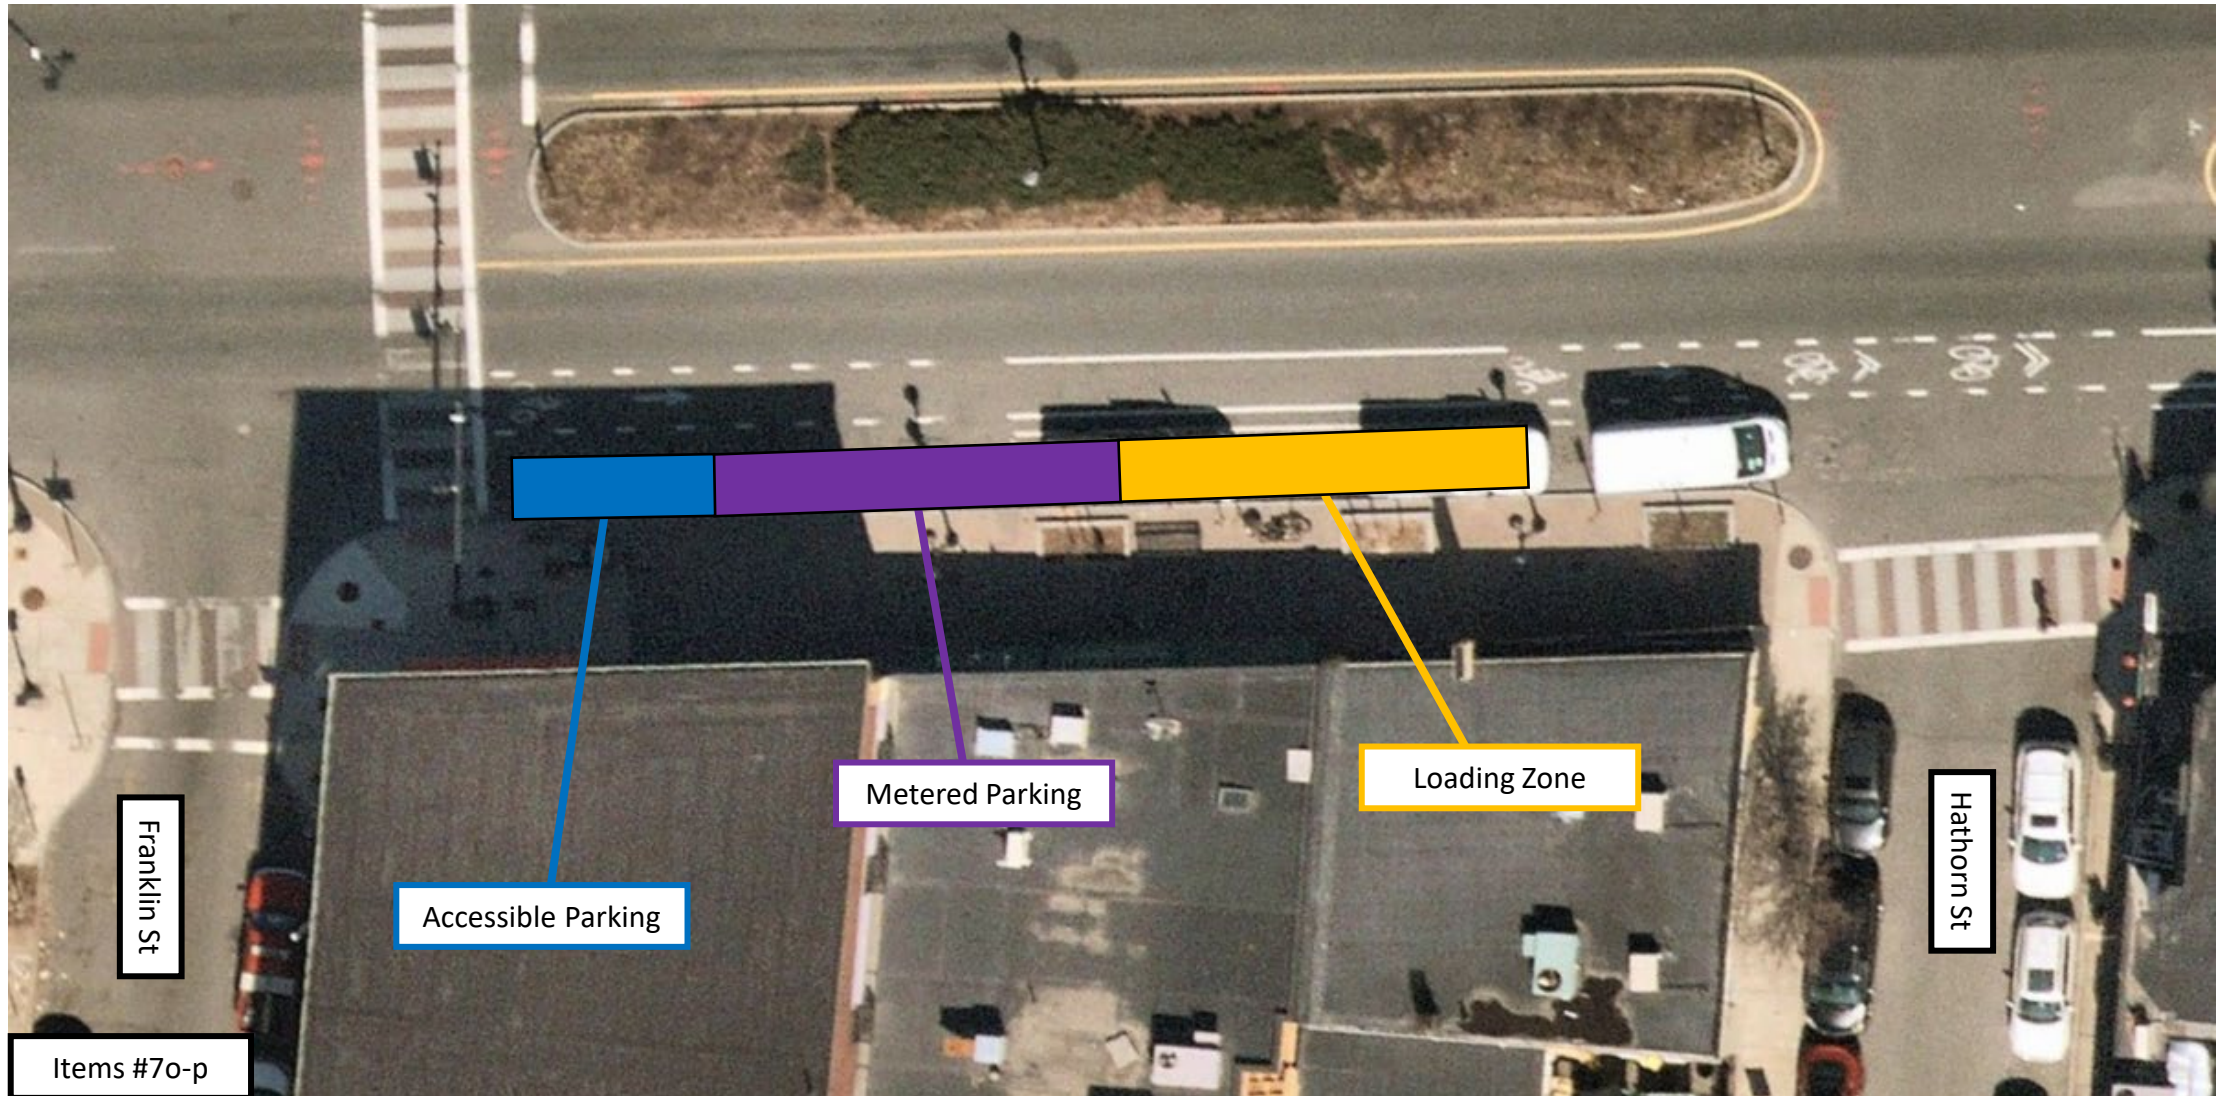

Existing Regulations at Glen St (Near Side)

Item #7k

East Broadway Bus Lanes & Crosswalk Improvements

Proposed Regulations at Glen St (Near Side)

Item #7k

East Broadway Bus Lanes & Crosswalk Improvements

Existing Regulations at Glen St (Far Side)

East Broadway Bus Lanes & Crosswalk Improvements

Proposed Regulations at Glen St (Far Side)

East Broadway Bus Lanes & Crosswalk Improvements

Existing Regulations at Franklin St

East Broadway Bus Lanes & Crosswalk Improvements

Proposed Regulations at Franklin St

East Broadway Bus Lanes & Crosswalk Improvements

Existing Regulations at George St

East Broadway Bus Lanes & Crosswalk Improvements

Proposed Regulations at George St

East Broadway Bus Lanes & Crosswalk Improvements

Existing Regulations on Cross St East

East Broadway Bus Lanes & Crosswalk Improvements

Proposed Regulations on Cross St East

East Broadway Bus Lanes & Crosswalk Improvements

Existing Regulations on Franklin St