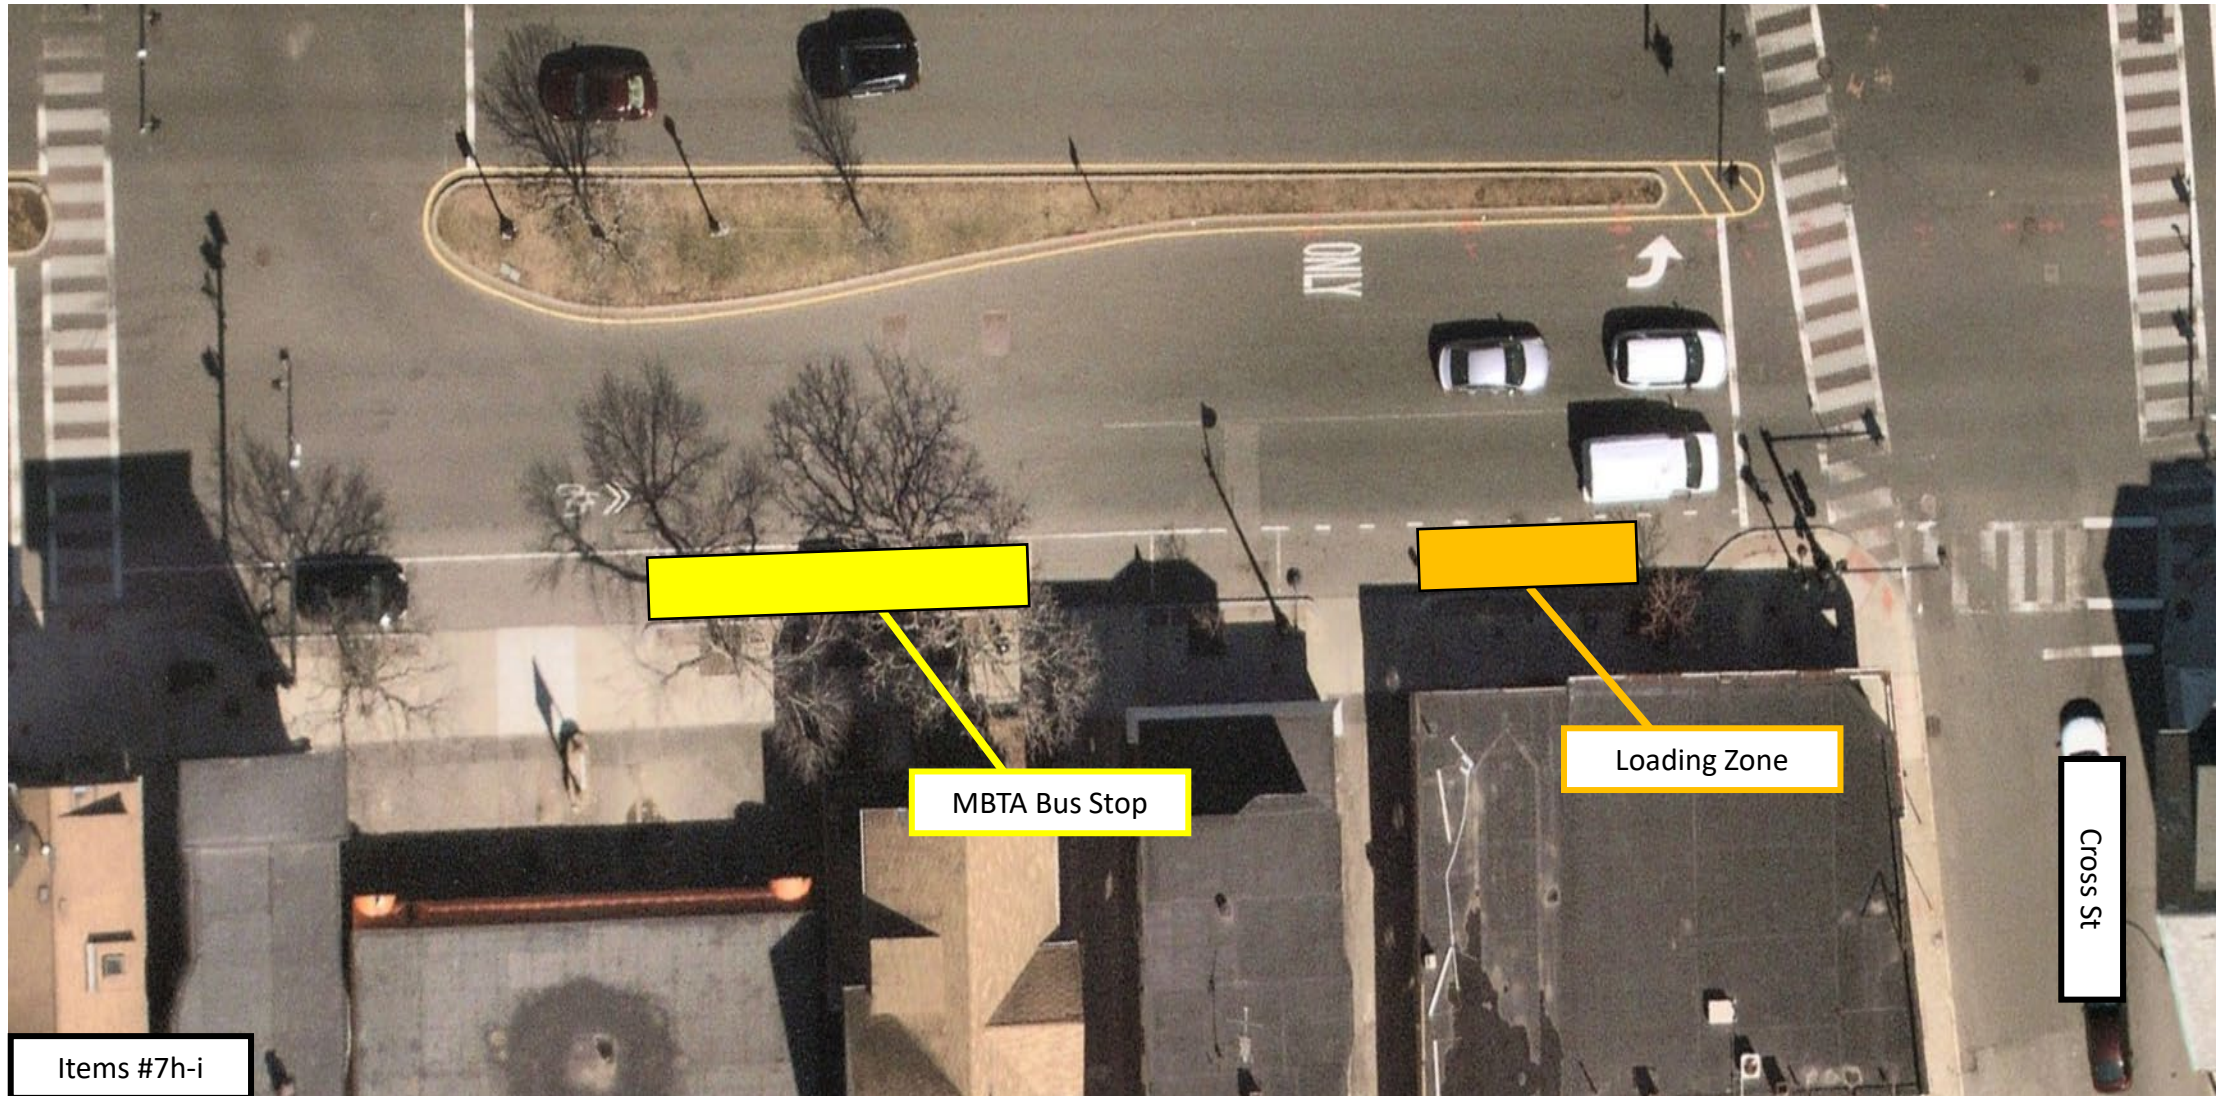

Existing Regulations between Illinois Ave and Indiana Ave

East Broadway Bus Lanes & Crosswalk Improvements

Proposed Regulations between Illinois Ave and Indiana Ave

East Broadway Bus Lanes & Crosswalk Improvements

Proposed Regulations at Indiana Ave

Item #7f

East Broadway Bus Lanes & Crosswalk Improvements

Proposed Regulations at Indiana Ave

East Broadway Bus Lanes & Crosswalk Improvements

Proposed Regulations at MacArthur St

MacArthur St

No Parking Anytime
(Bus Lane)

Item #7g

East Broadway Bus Lanes & Crosswalk Improvements

Existing Regulations at Cross St

Items #7h-i

East Broadway Bus Lanes & Crosswalk Improvements

Proposed Regulations at Cross St

Items #7h-i

East Broadway Bus Lanes & Crosswalk Improvements

Existing Regulations at Rush St

East Broadway Bus Lanes & Crosswalk Improvements

Proposed Regulations at Rush St

East Broadway Bus Lanes & Crosswalk Improvements