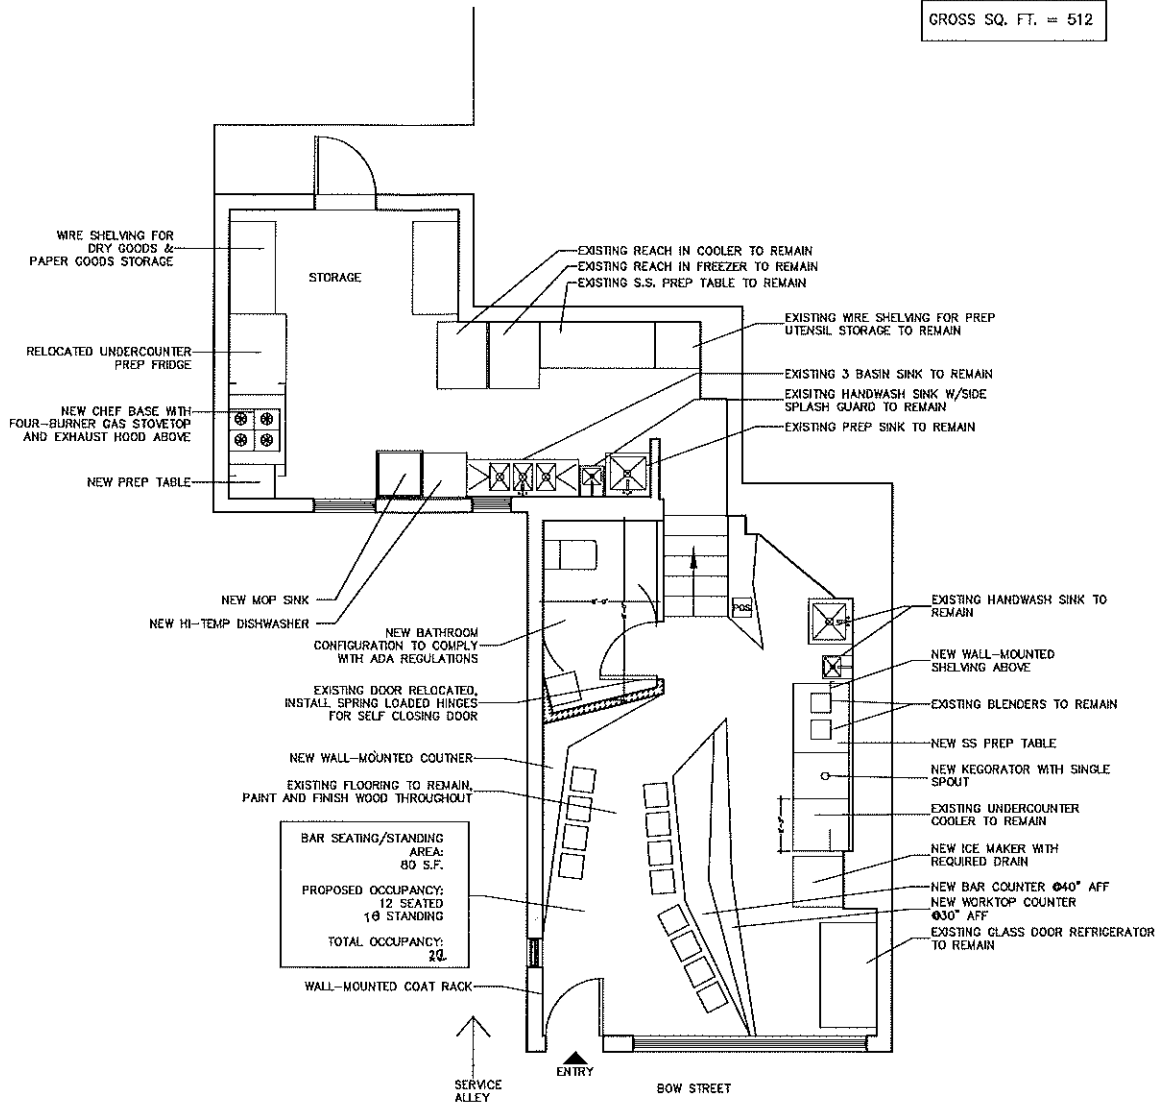

GROSS SQ. FT. = 512

23A BOW STREET
SOMERVILLE, MA 02143
FURNITURE/EQUIPMENT PLAN
MAY 29 2019
OWNER: PAOLA IBARRA
PERSON IN CHARGE: MARIA RONDEAU