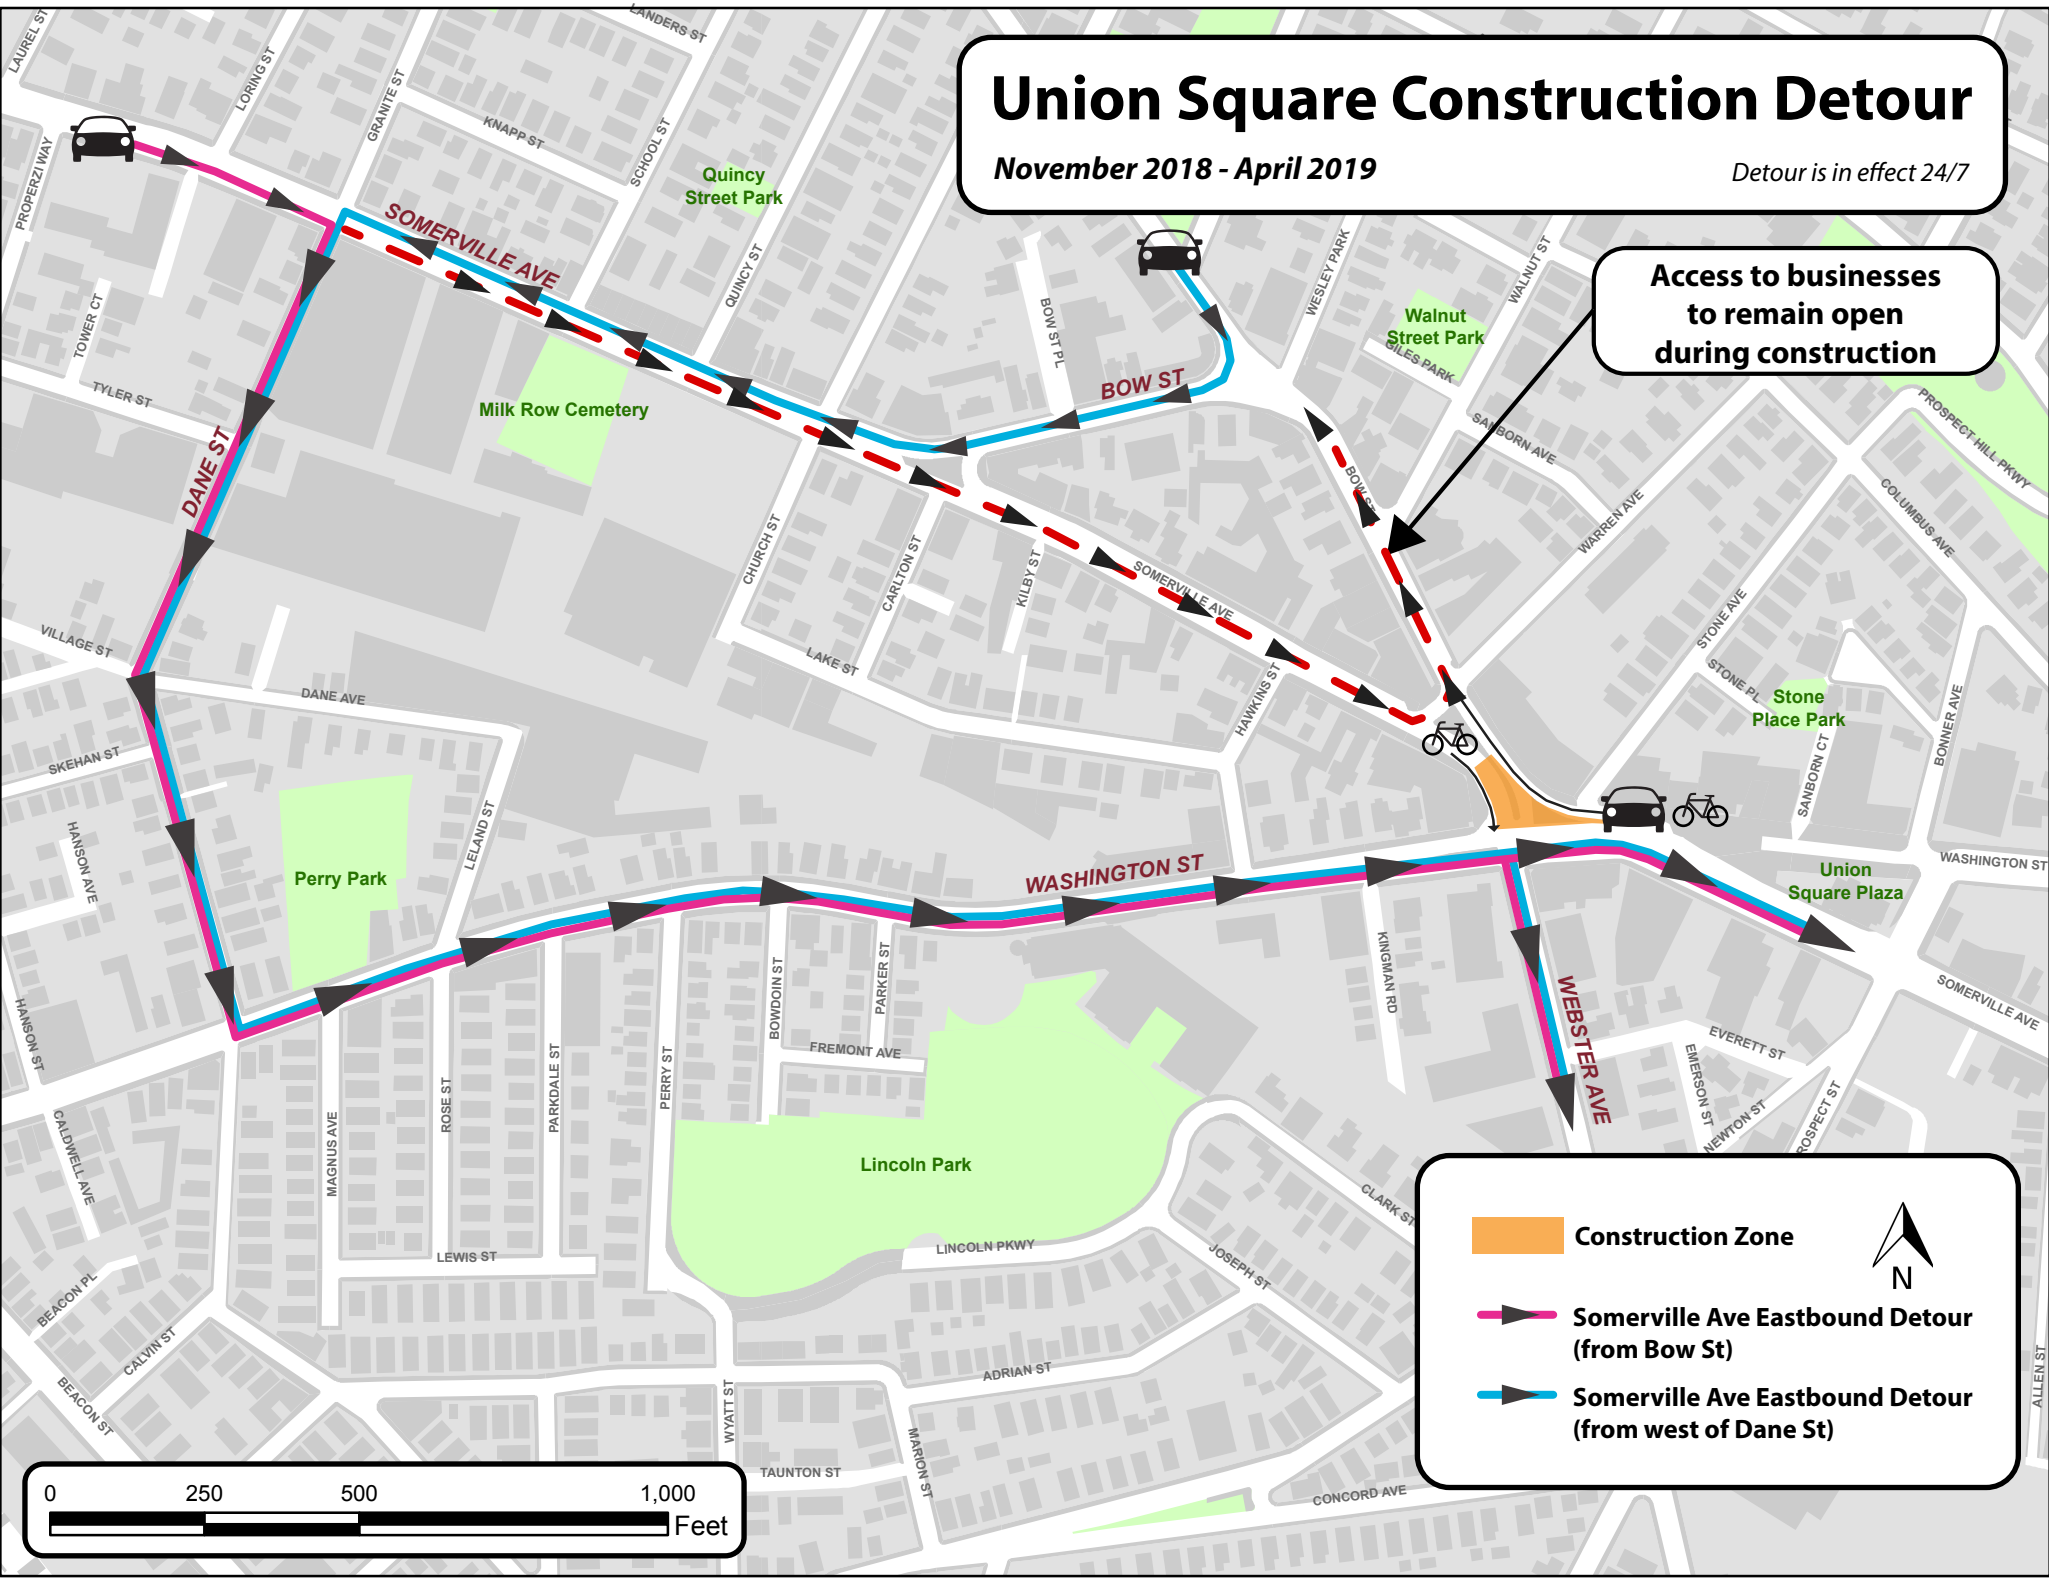

# Union Square Construction Detour

November 2018 - April 2019

Detour is in effect 24/7

Access to businesses to remain open during construction

-  Construction Zone
-  Somerville Ave Eastbound Detour (from Bow St)
-  Somerville Ave Eastbound Detour (from west of Dane St)