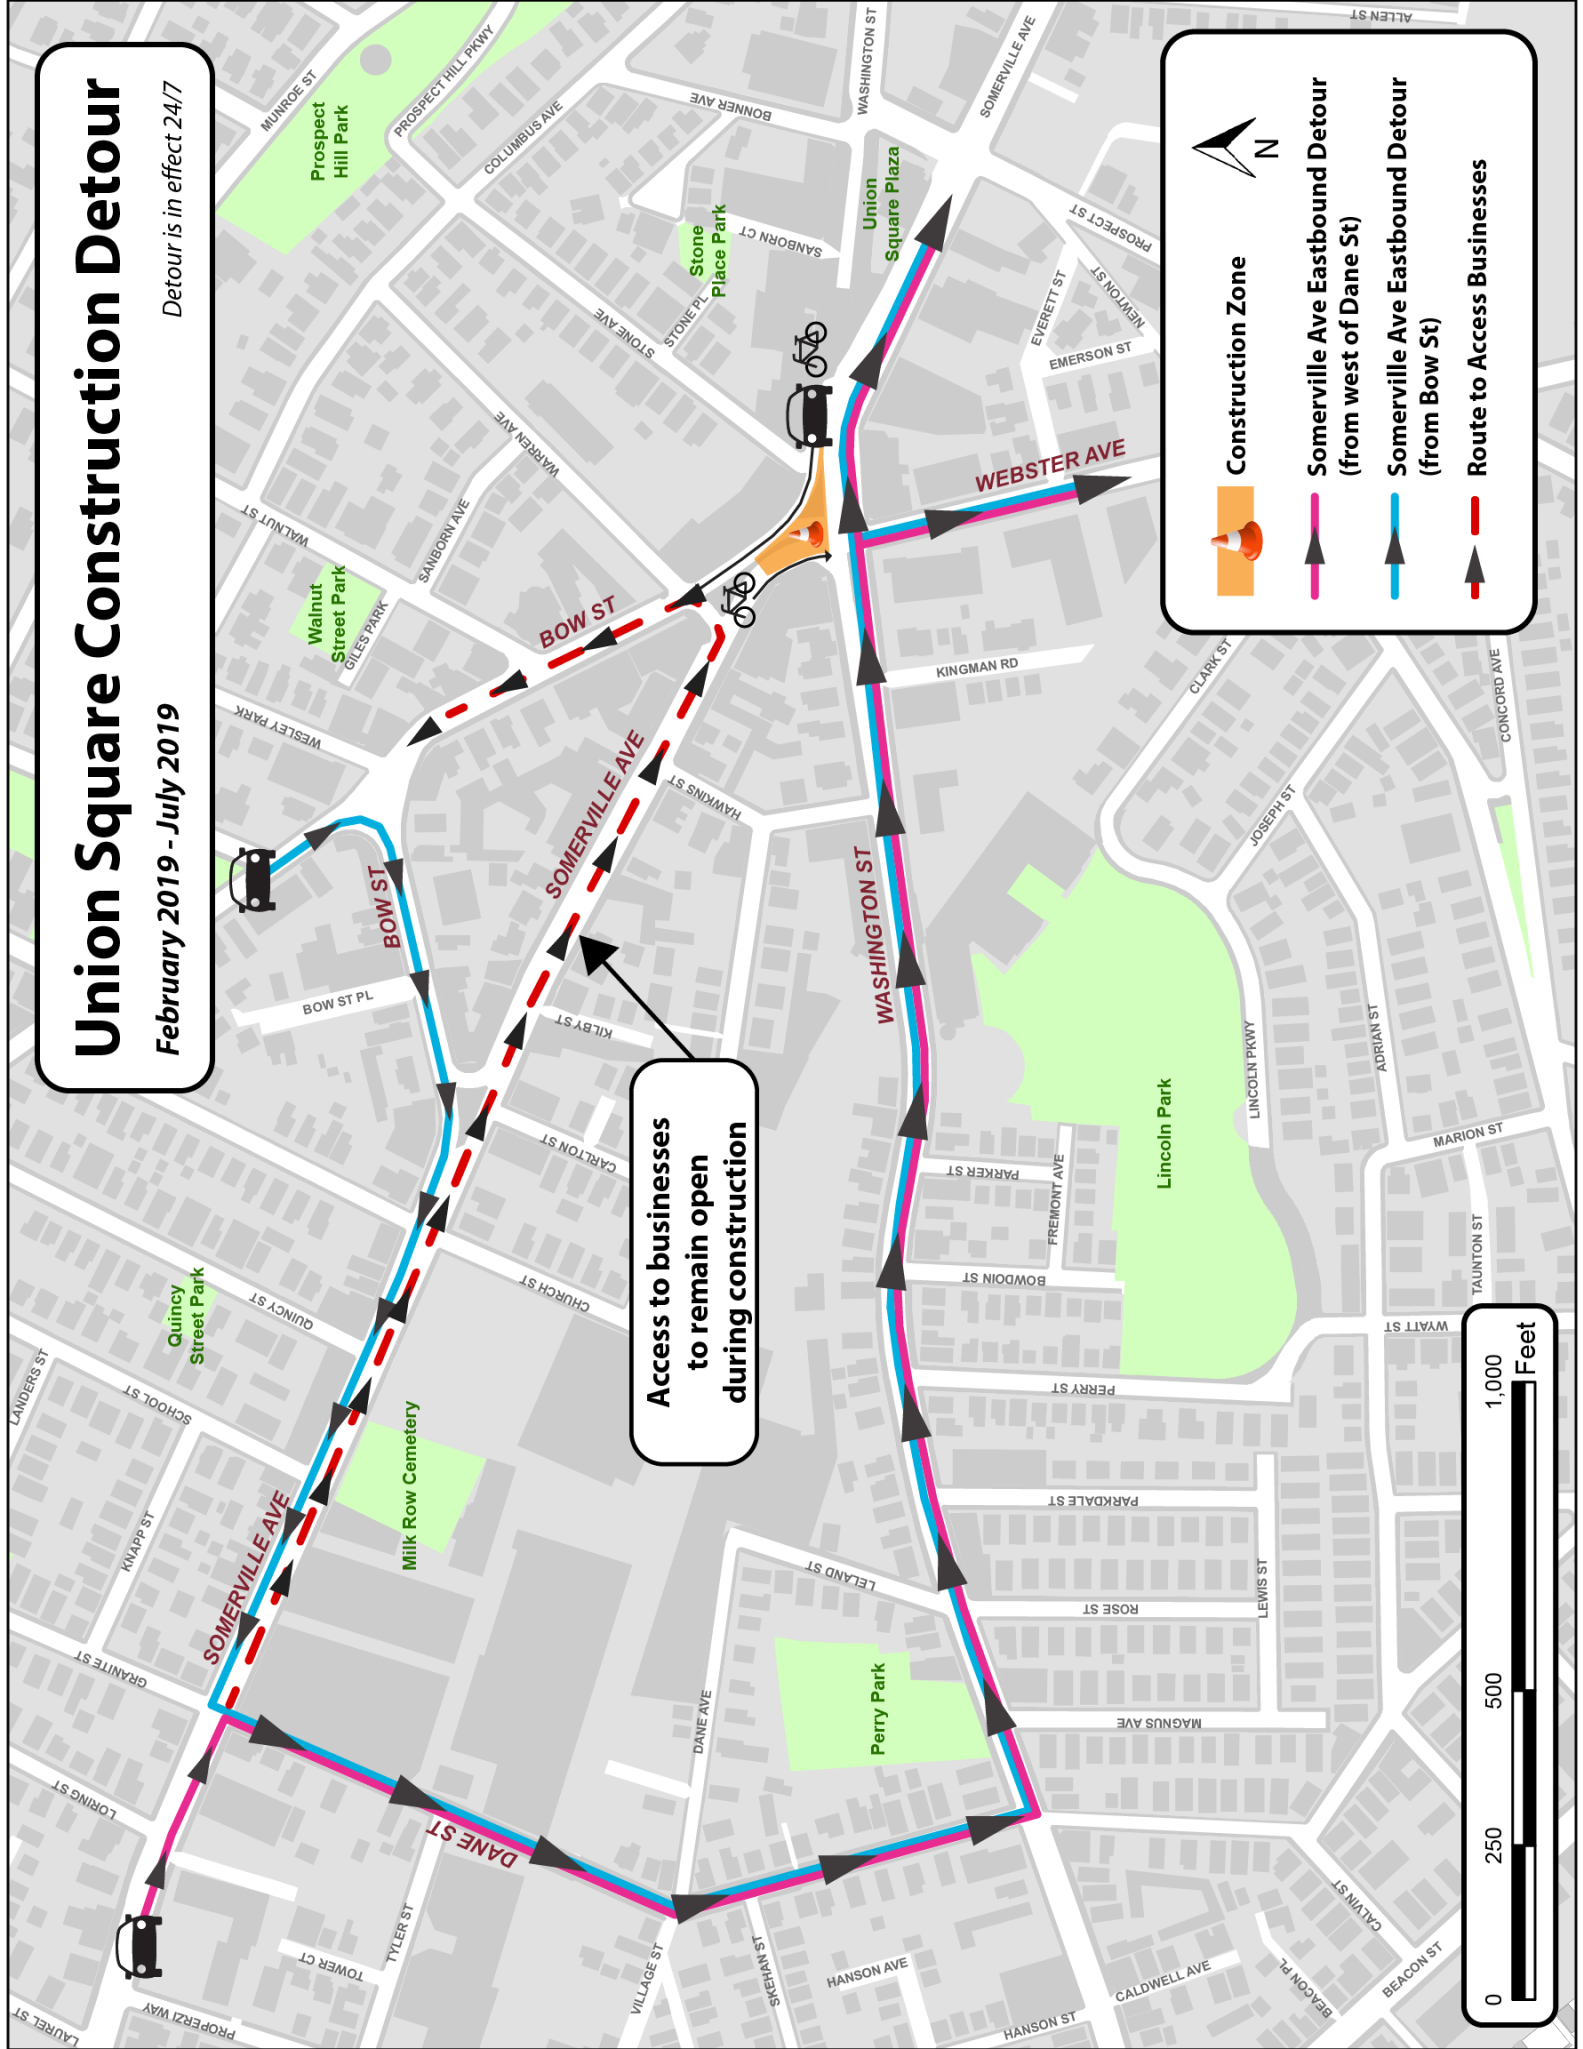

Union Square Construction Detour

February 2019 - July 2019

Detour is in effect 24/7

Construction Zone

Somerville Ave Eastbound Detour (from west of Dane St)

Somerville Ave Westbound Detour (from Bow St)

Route to Access Businesses

Access to businesses to remain open during construction