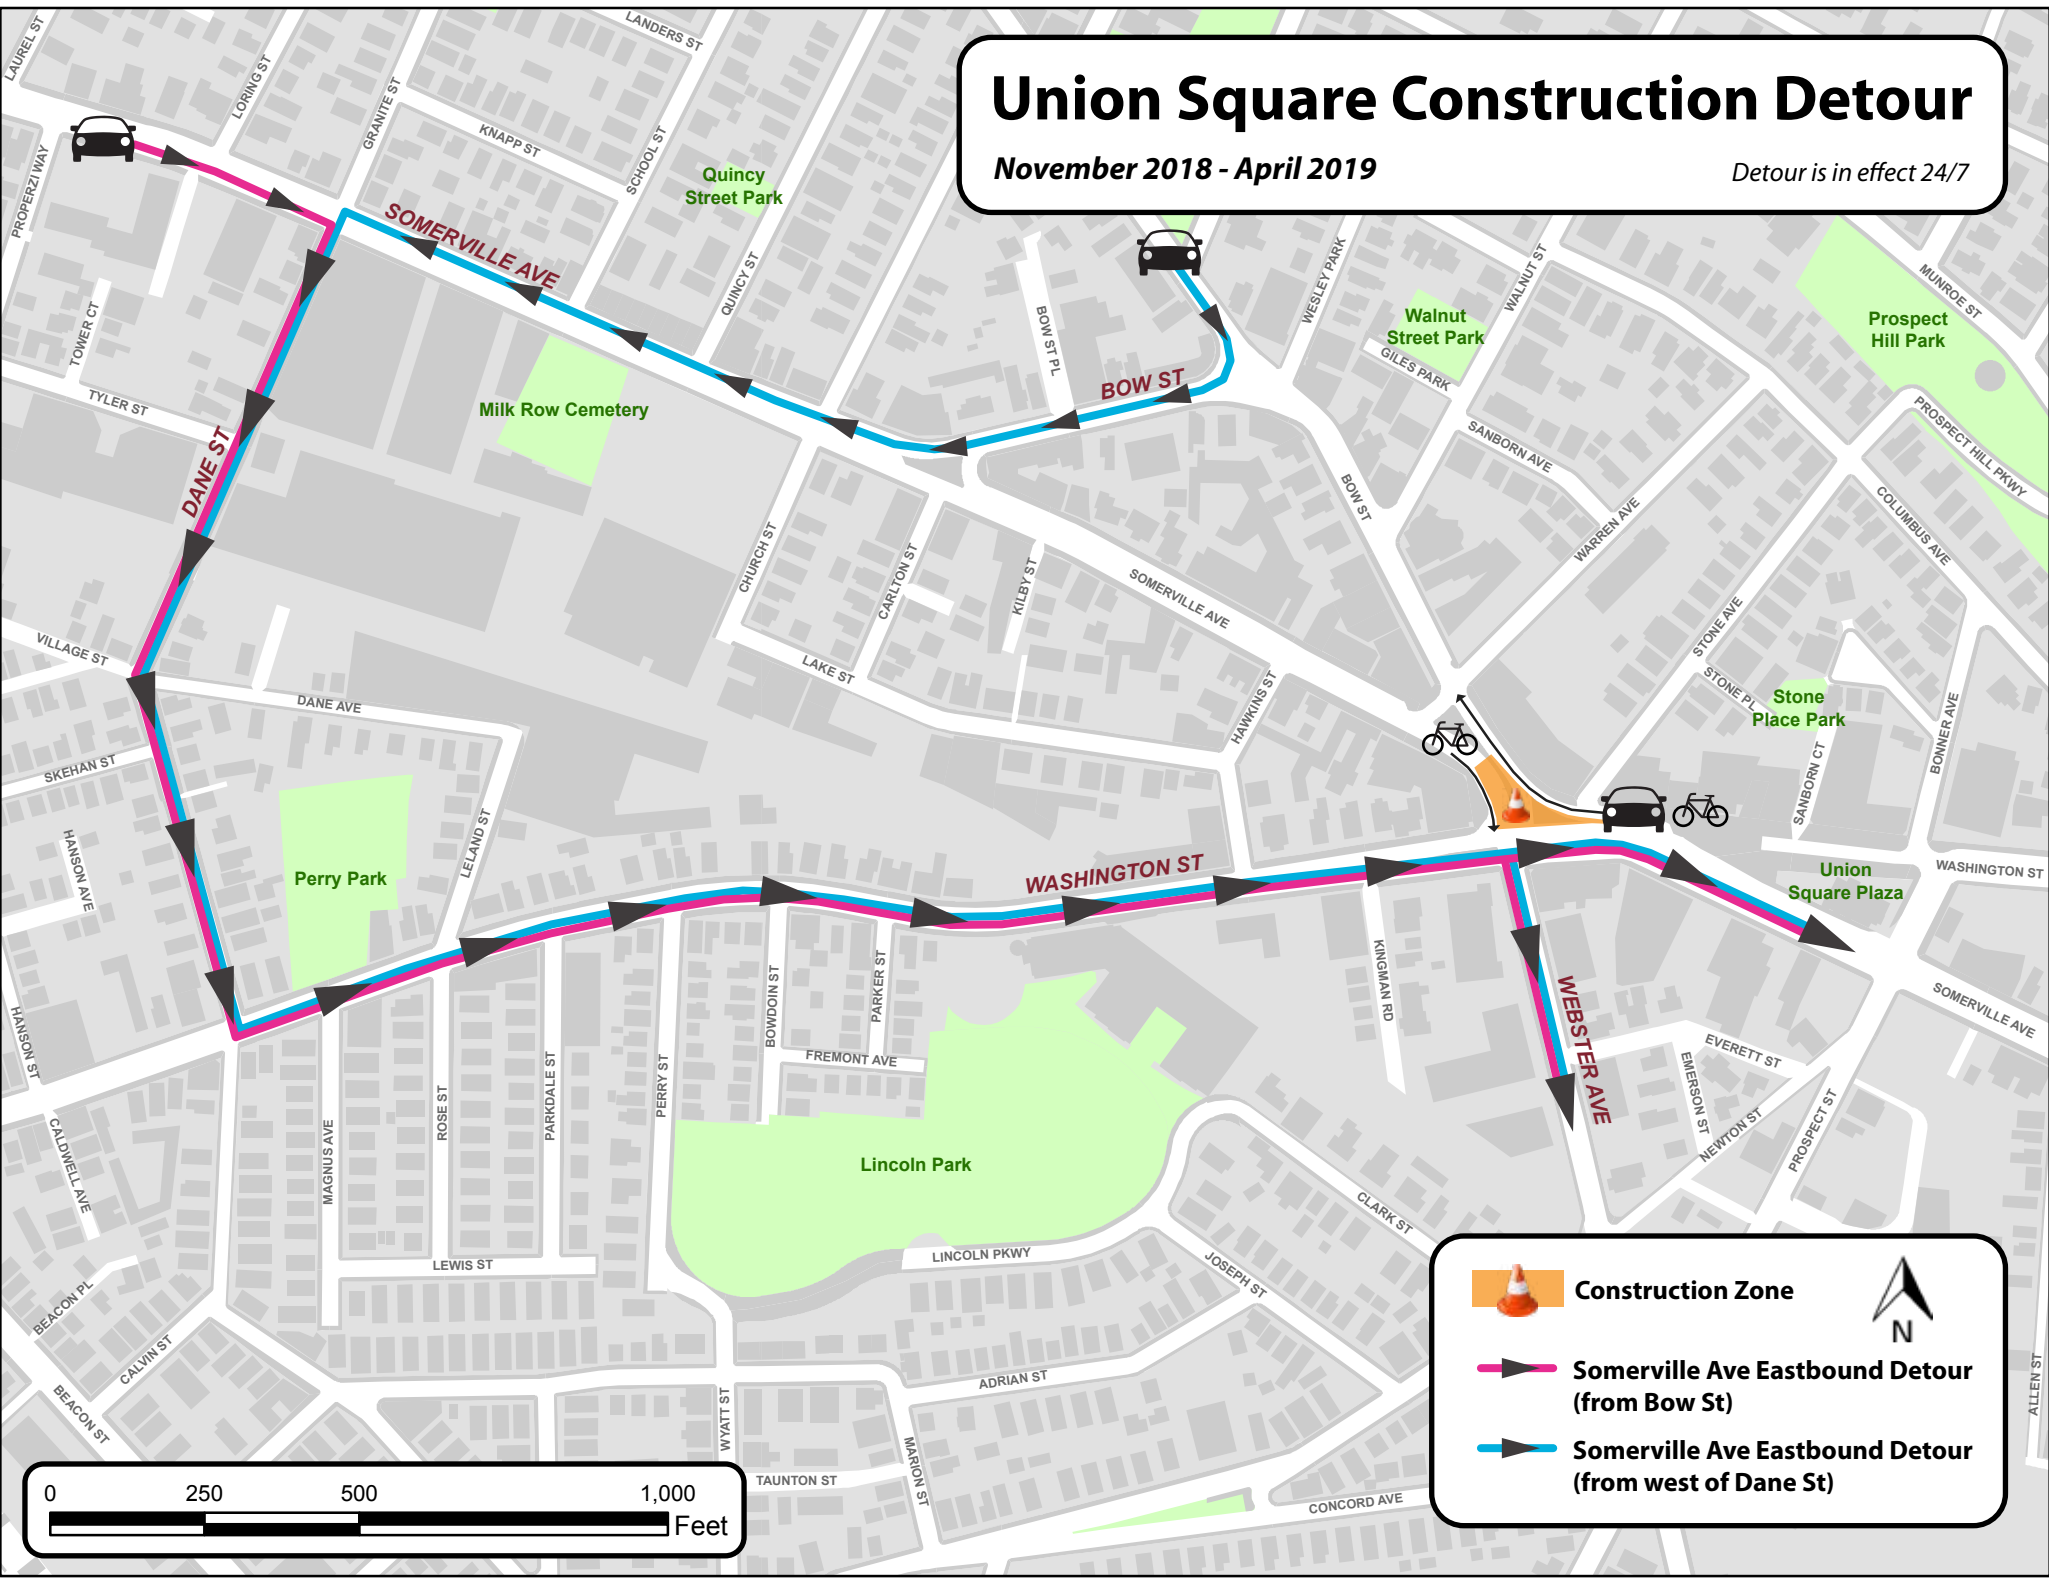

# Union Square Construction Detour

November 2018 - April 2019

Detour is in effect 24/7

-  **Construction Zone**
-  **N**
-  **Somerville Ave Eastbound Detour (from Bow St)**
-  **Somerville Ave Eastbound Detour (from west of Dane St)**