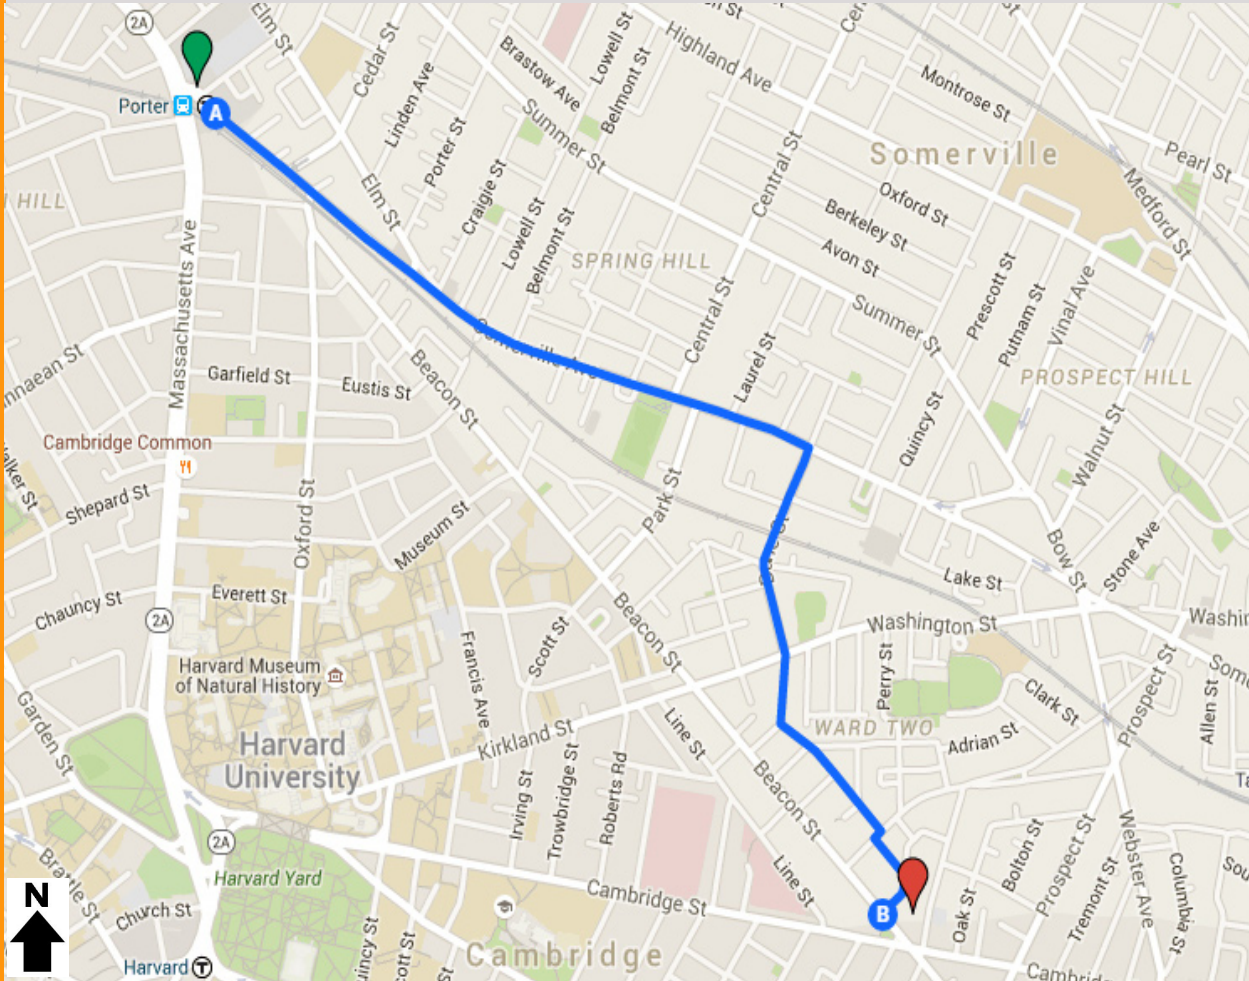

TO INMAN SQ.

DETOUR

TO INMAN SQ.

DETOUR

**A Porter Sq.**

- ↶ Turn **left** onto Somerville Ave.
- ↷ Turn **right** onto Dane St.  
Continue onto Calvin St.
- ↶ Turn **left** onto Dimick St.
- ↷ Turn **right** onto Concord Ave.
- ↶ Turn **left** onto Hammond St.
- ↷ Turn **right** onto Dickinson St.
- ↶ Turn **left** onto Hampshire St.