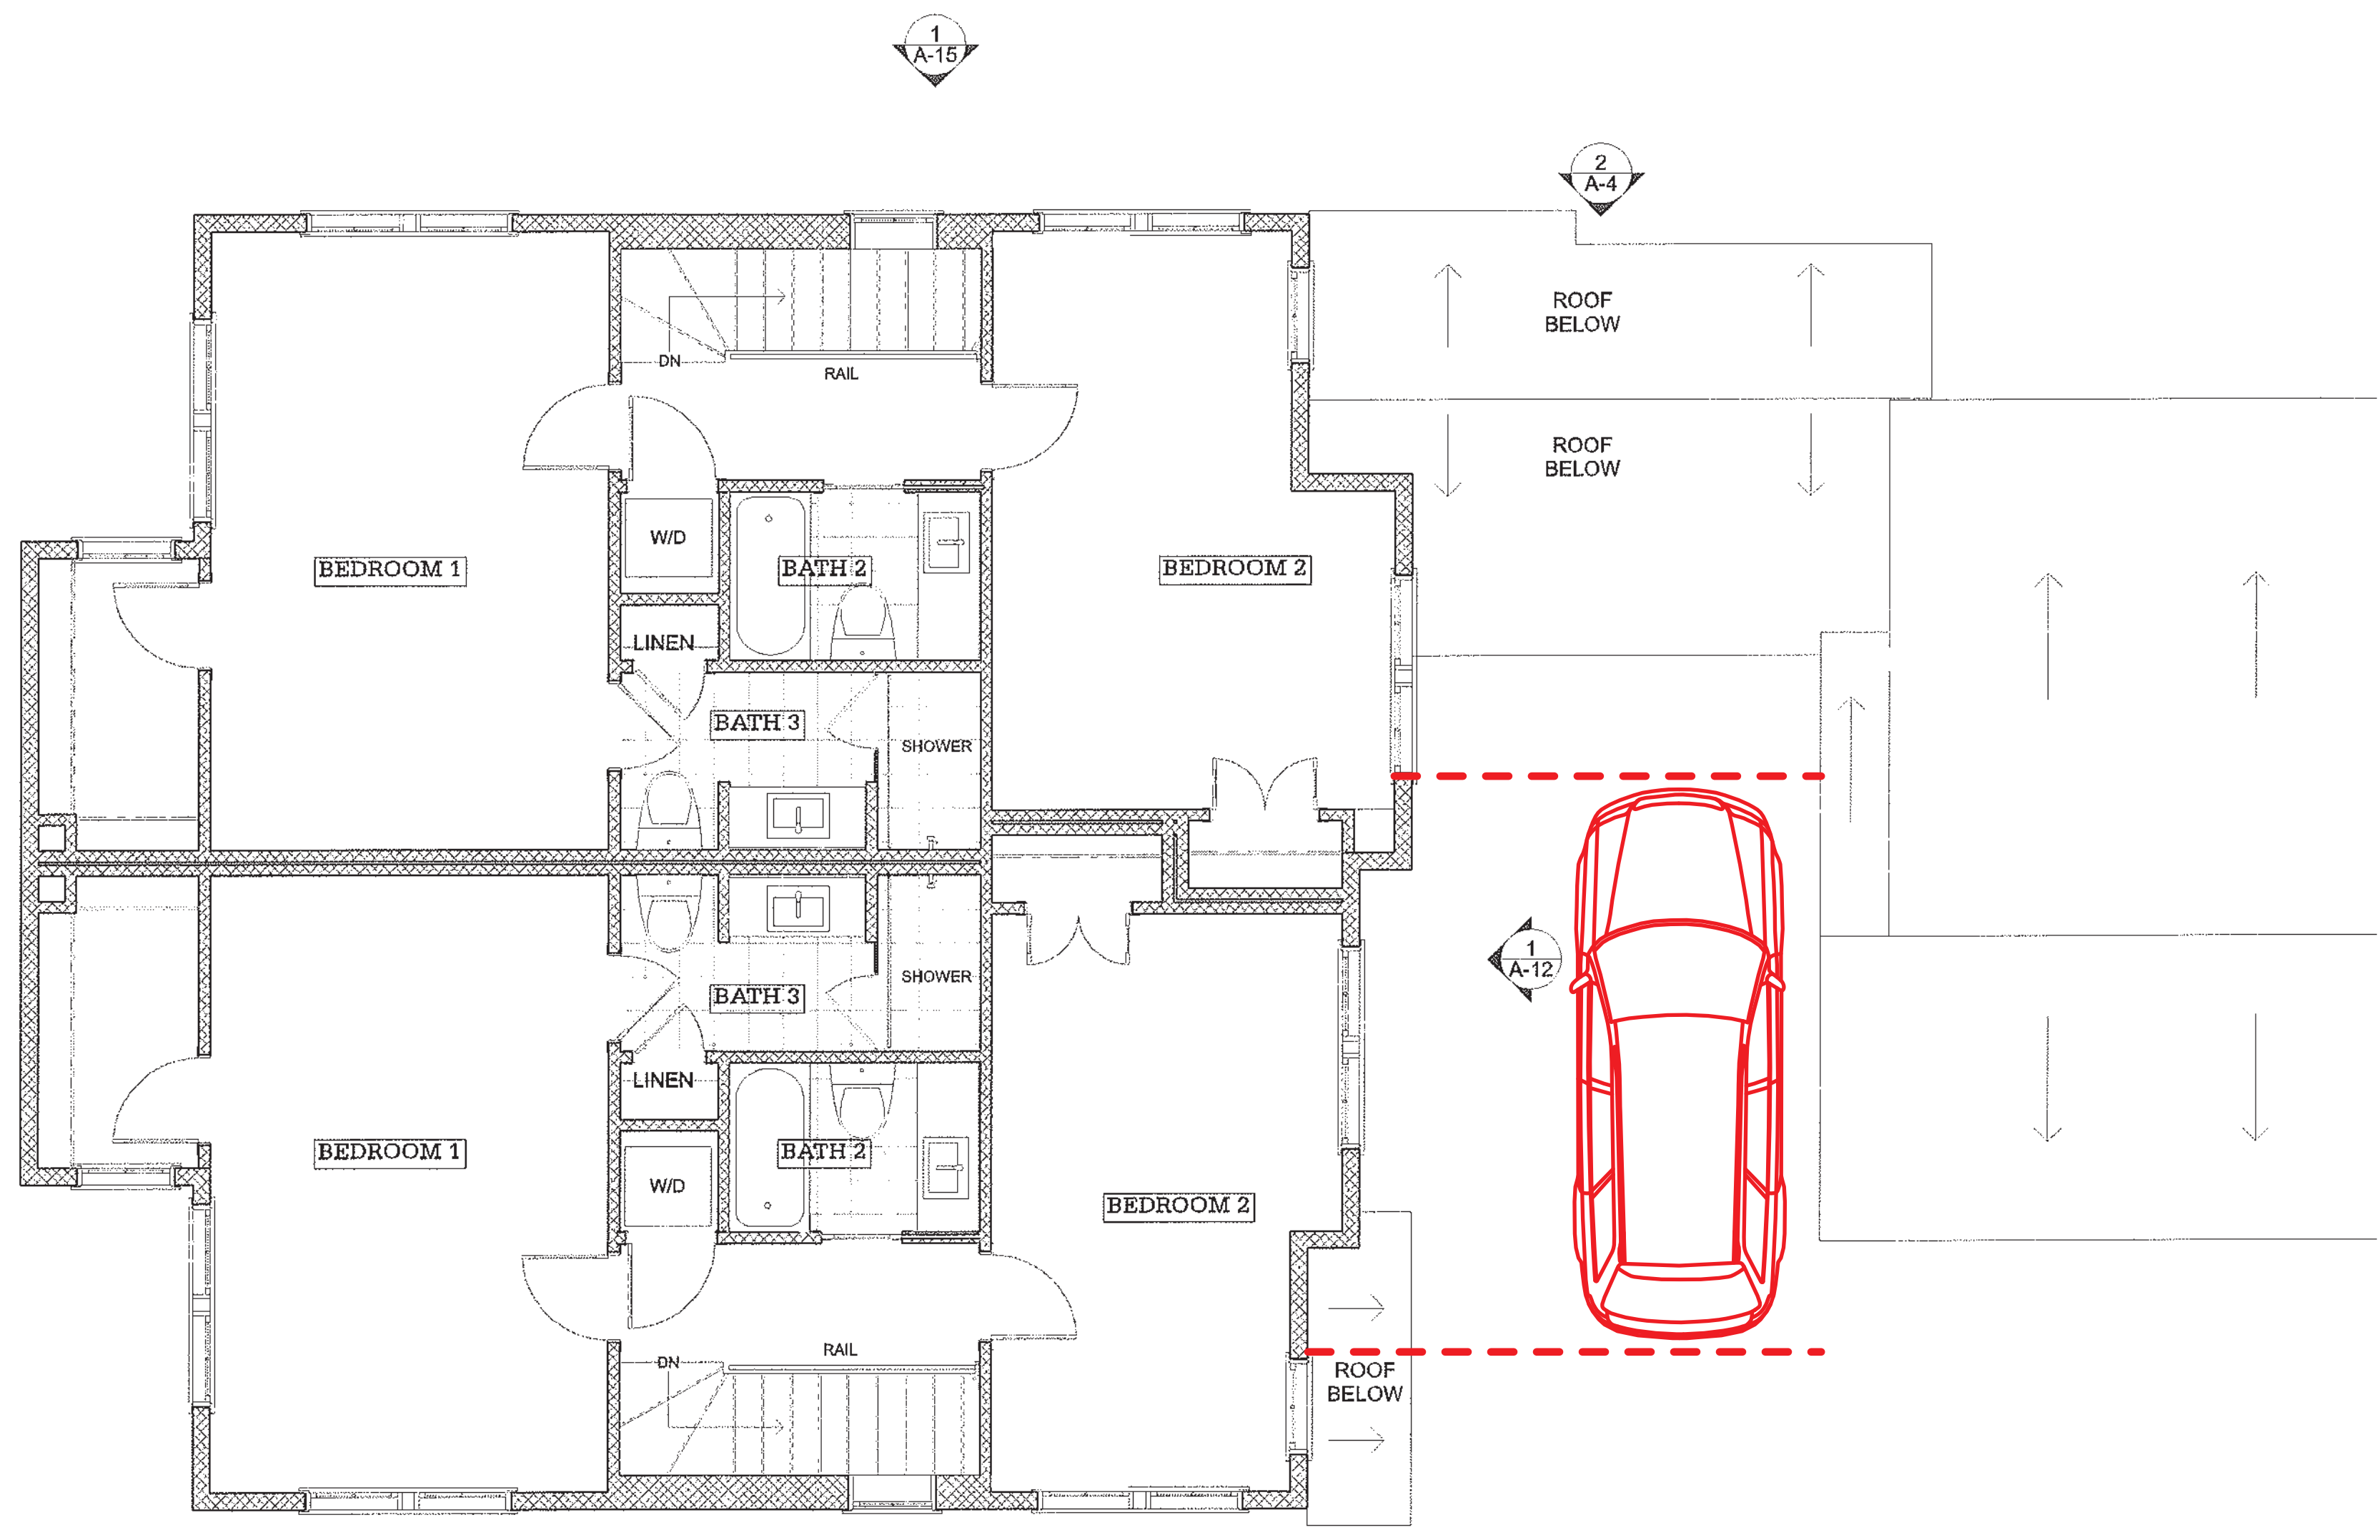

1 NORTH ELEVATION
SCALE: 1/4" = 1'-0"

1305 SQ FT

1 SECOND FLOOR

SCALE: 1/4" = 1'-0"

1 FIRST FLOOR
SCALE: 1/4" = 1'-0"