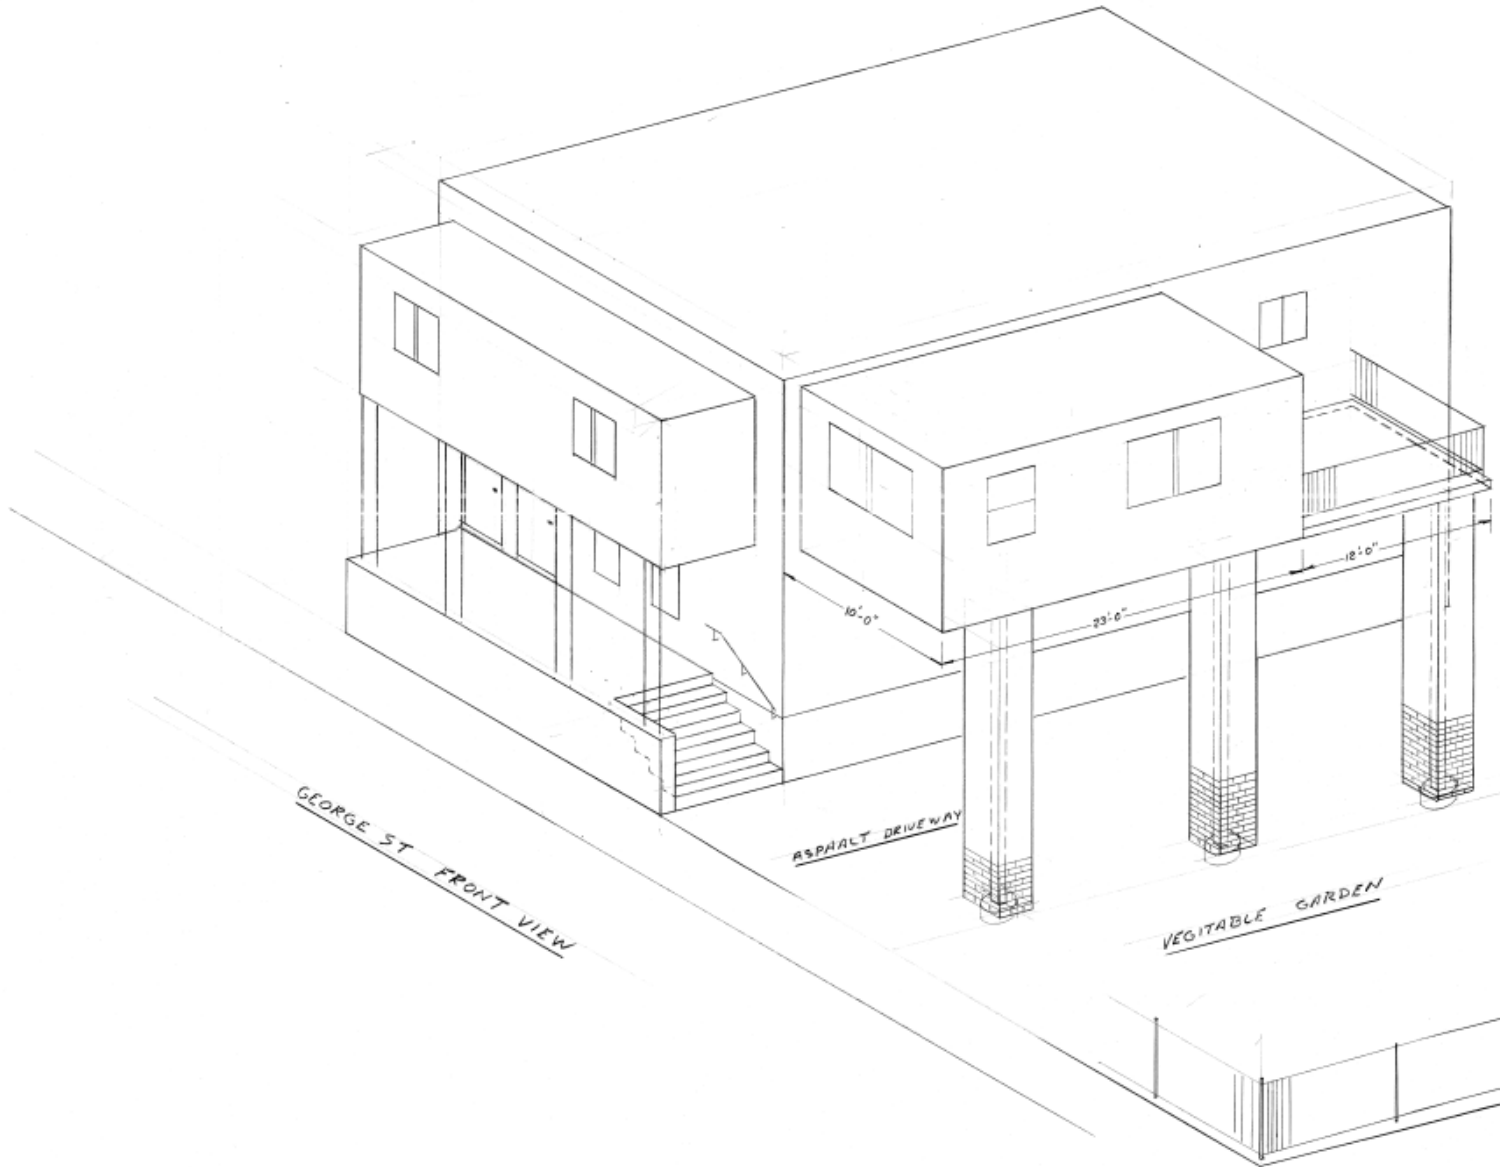

*Aerial View (top) – Right Side Yard (bottom)*

11 George St – Plans 11.08.2015

*Street View (top) – Rear Porch (bottom)*

FRONT VIEW GEORGE ST

SIDE VIEW

GEORGE ST FRONT VIEW

ASPHALT DRIVEWAY

VEGETABLE GARDEN

11 GEORGE ST ADDITION PROPOSAL

SCALE: NONE

11-8-15

SHT 2

J. MIRABILE

1/4

REAR ADDITION

ASPHALT DRIVEWAY

GEORGE ST

11 GEORGE ST ADDITION

SHT 3

SCALE: NONE

11-8-15

J MIRABILE