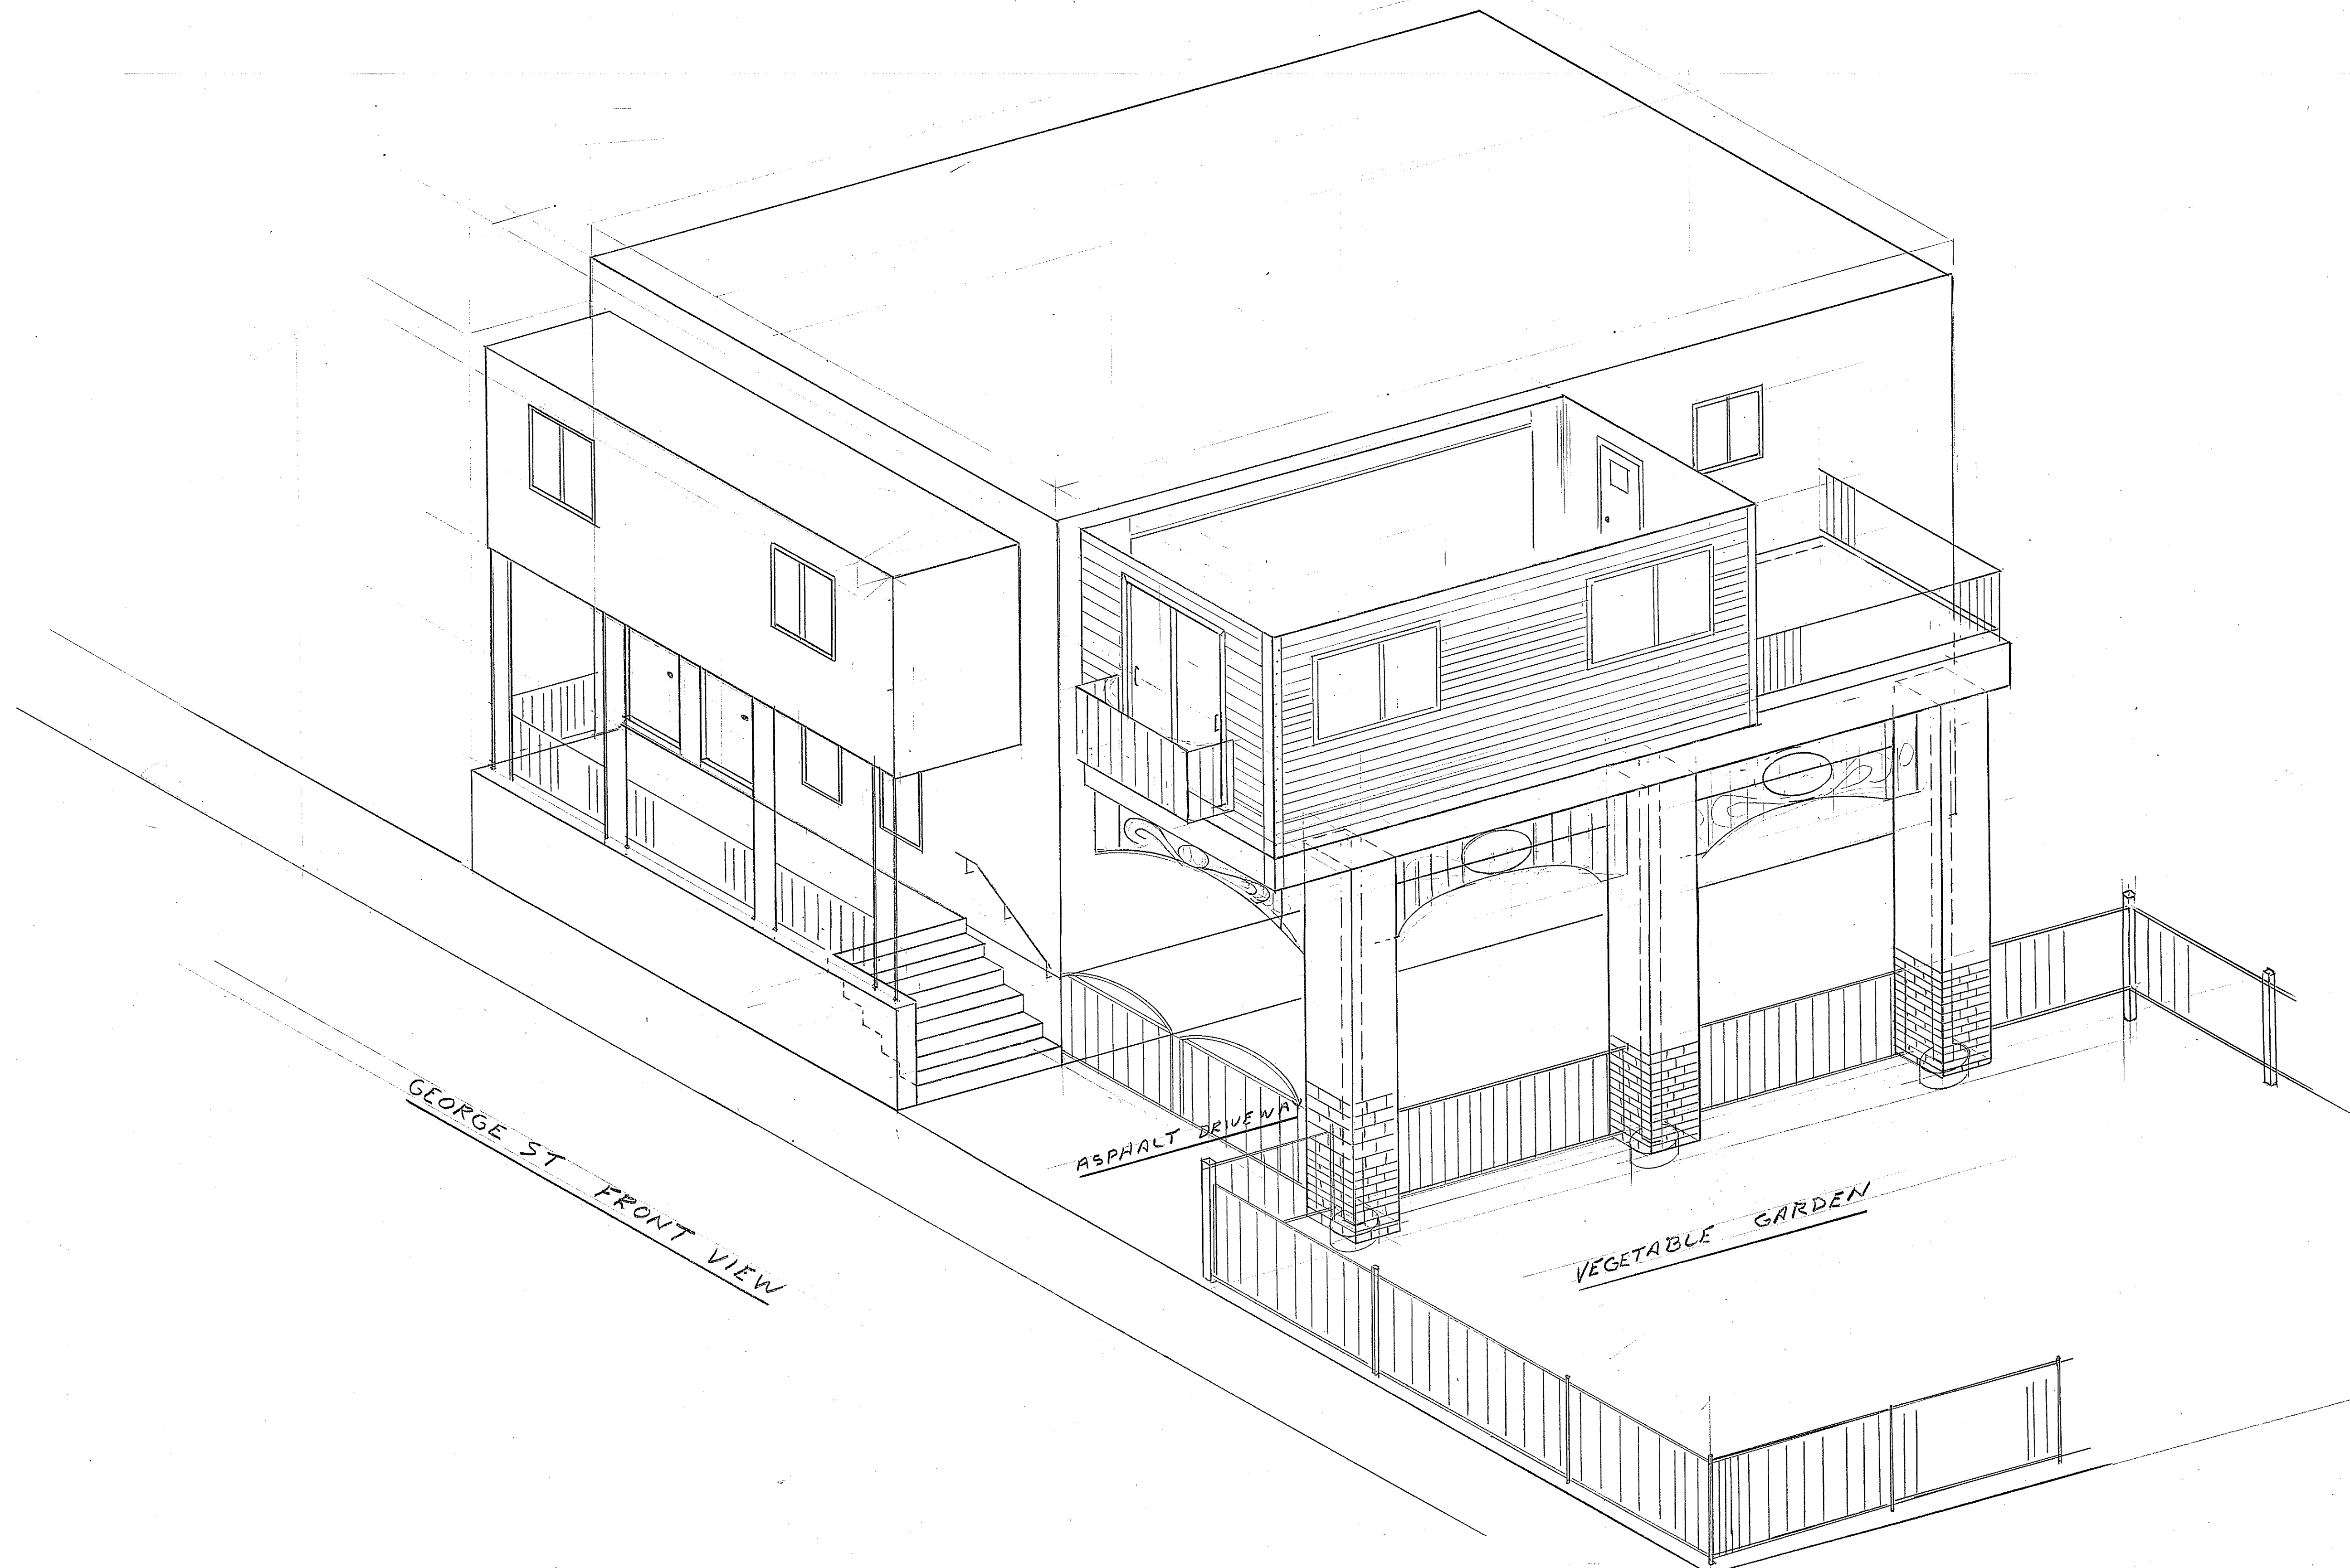

FRONT VIEW GEORGE ST

SIDE VIEW

11 GEORGE ST LORUSSO ADDITION PROPOSAL SHEET 1 OF 3
 SCALE 1/4" = 1'
 11-8-15
 12-7-15

JMIRABILE

REV A

GEORGE ST FRONT VIEW

ASPHALT DRIVEWAY

VEGETABLE GARDEN

11 GEORGE ST ADDITION PROPOSAL SHT 2
SCALE: NONE
11-8-15 J. MIRABILE
12-1-15 REV A

1/4