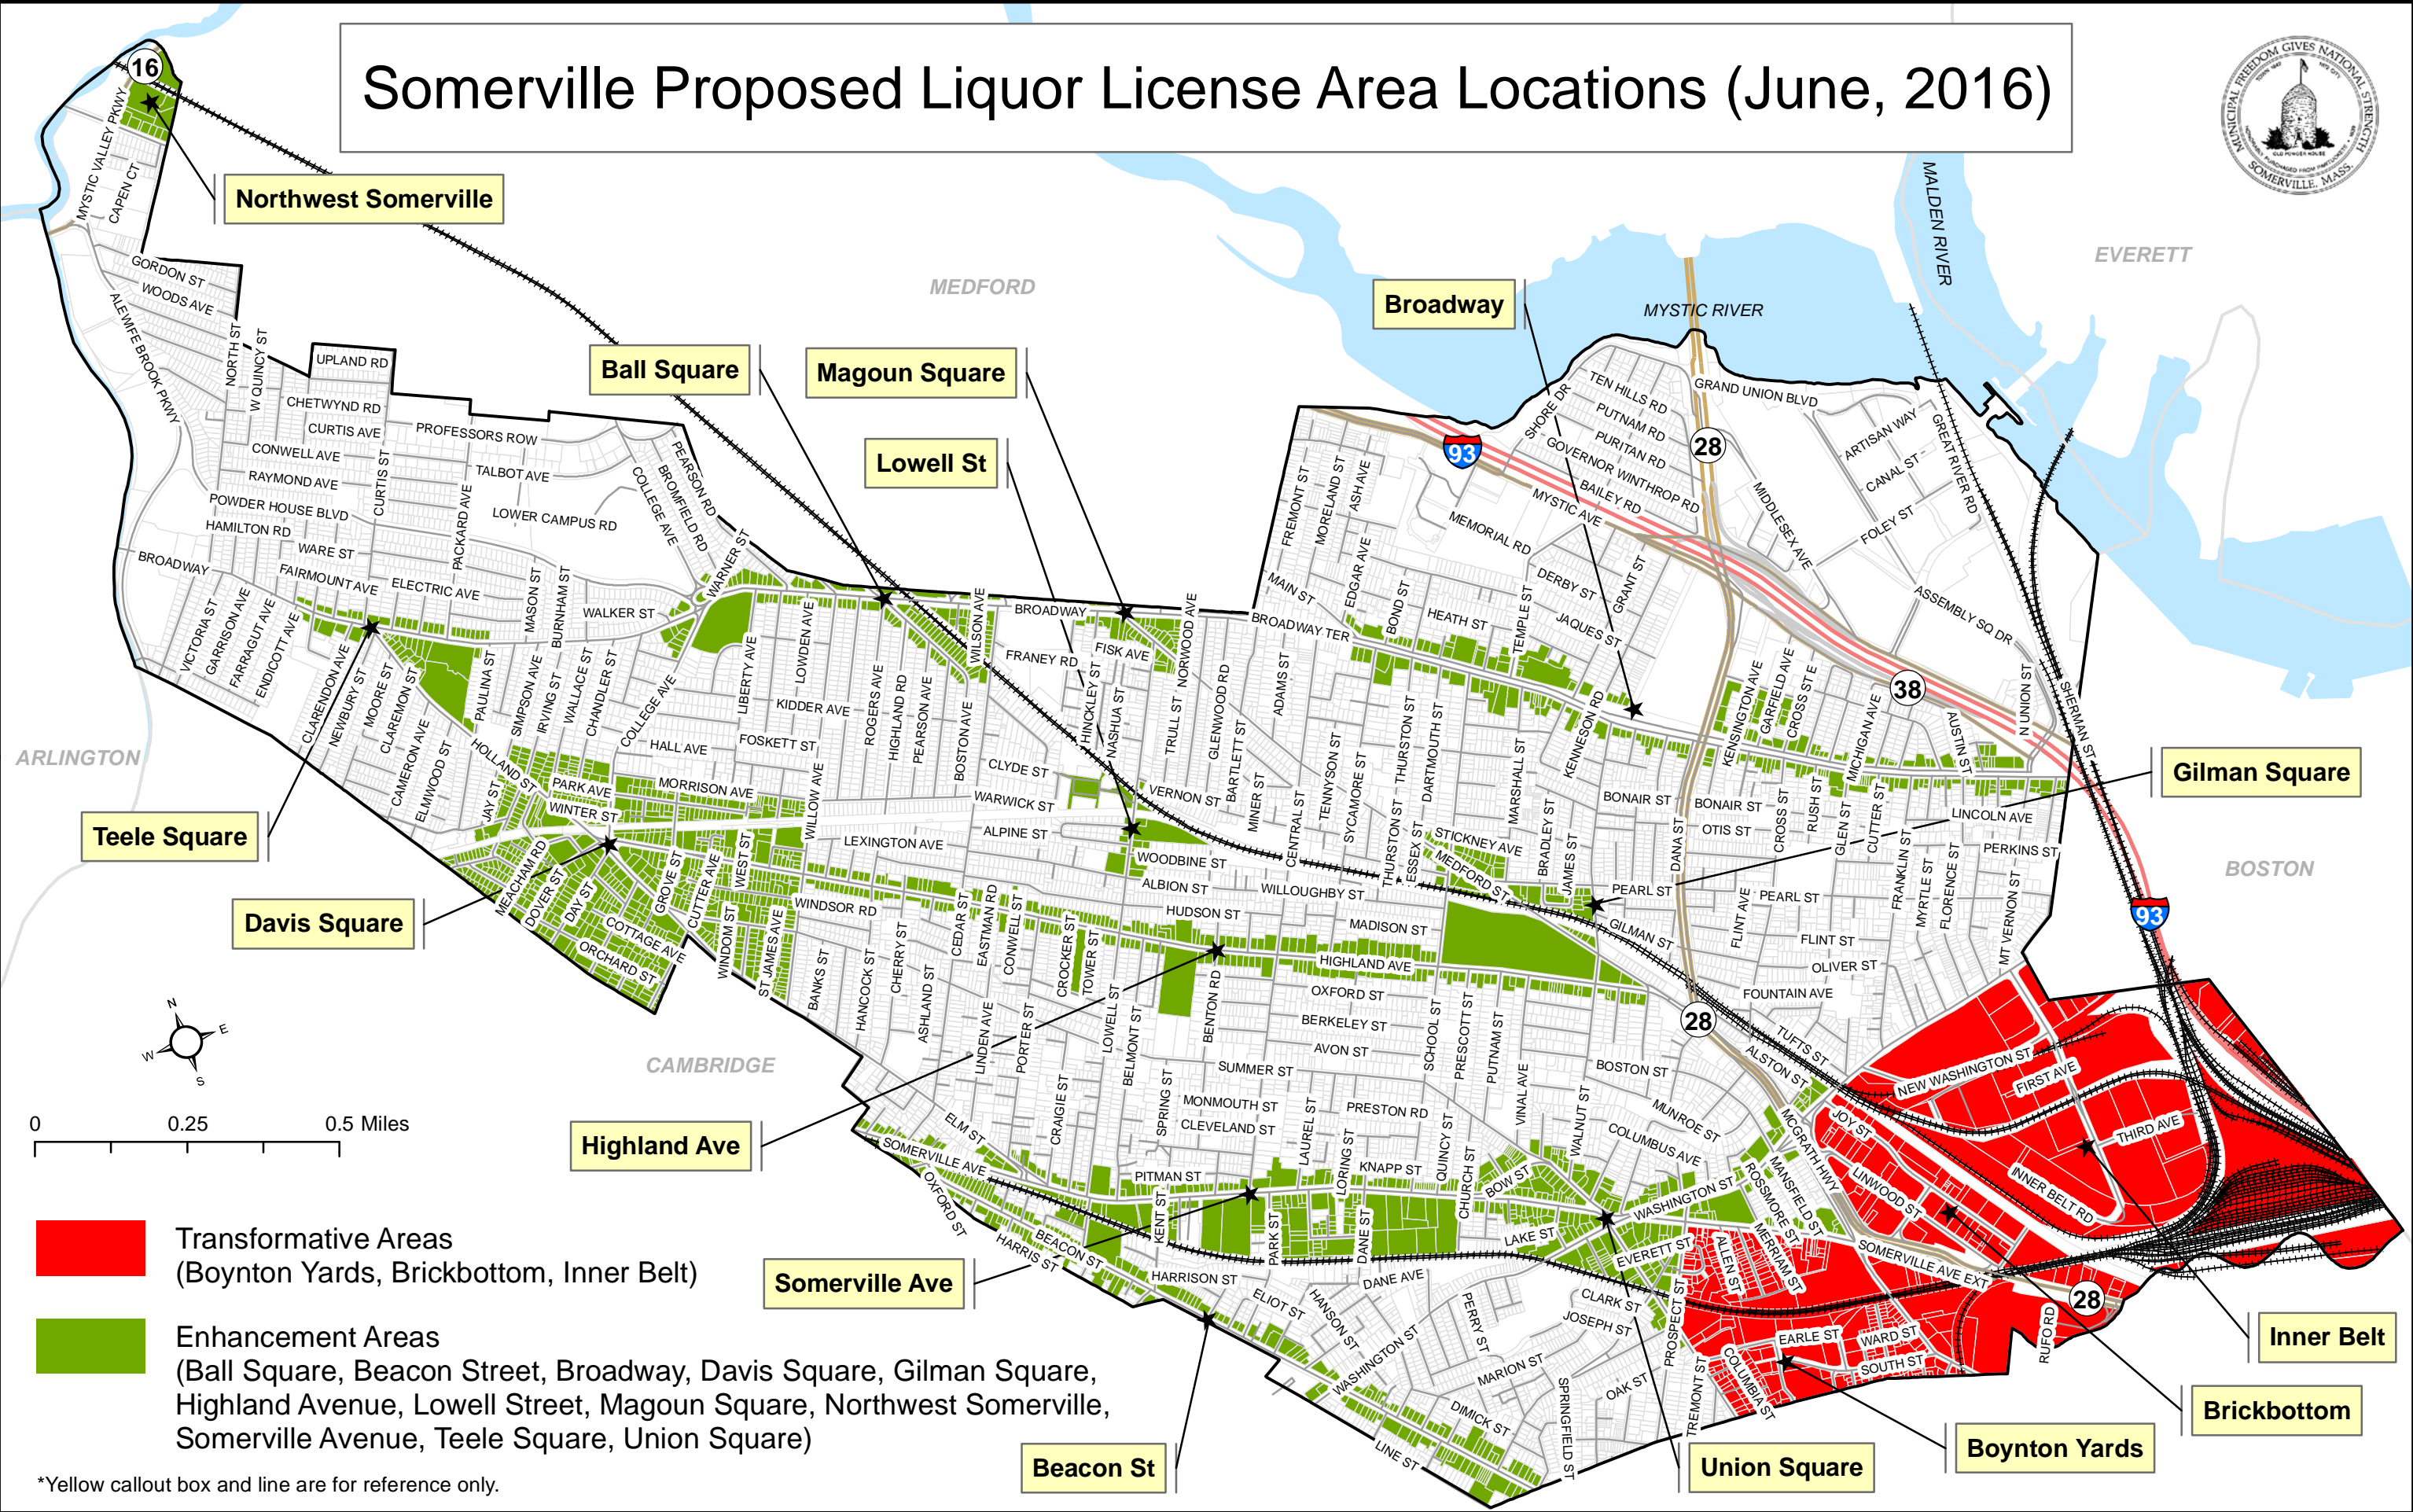

Somerville Proposed Liquor License Area Locations (June, 2016)

0 0.25 0.5 Miles

Transformative Areas
(Boynton Yards, Brickbottom, Inner Belt)

Enhancement Areas
(Ball Square, Beacon Street, Broadway, Davis Square, Gilman Square, Highland Avenue, Lowell Street, Magoun Square, Northwest Somerville, Somerville Avenue, Teele Square, Union Square)

*Yellow callout box and line are for reference only.

Northwest Somerville

Ball Square

Magoun Square

Lowell St

Broadway

Teele Square

Davis Square

Highland Ave

Somerville Ave

Beacon St

Gilman Square

Inner Belt

Brickbottom

Union Square

Boynton Yards