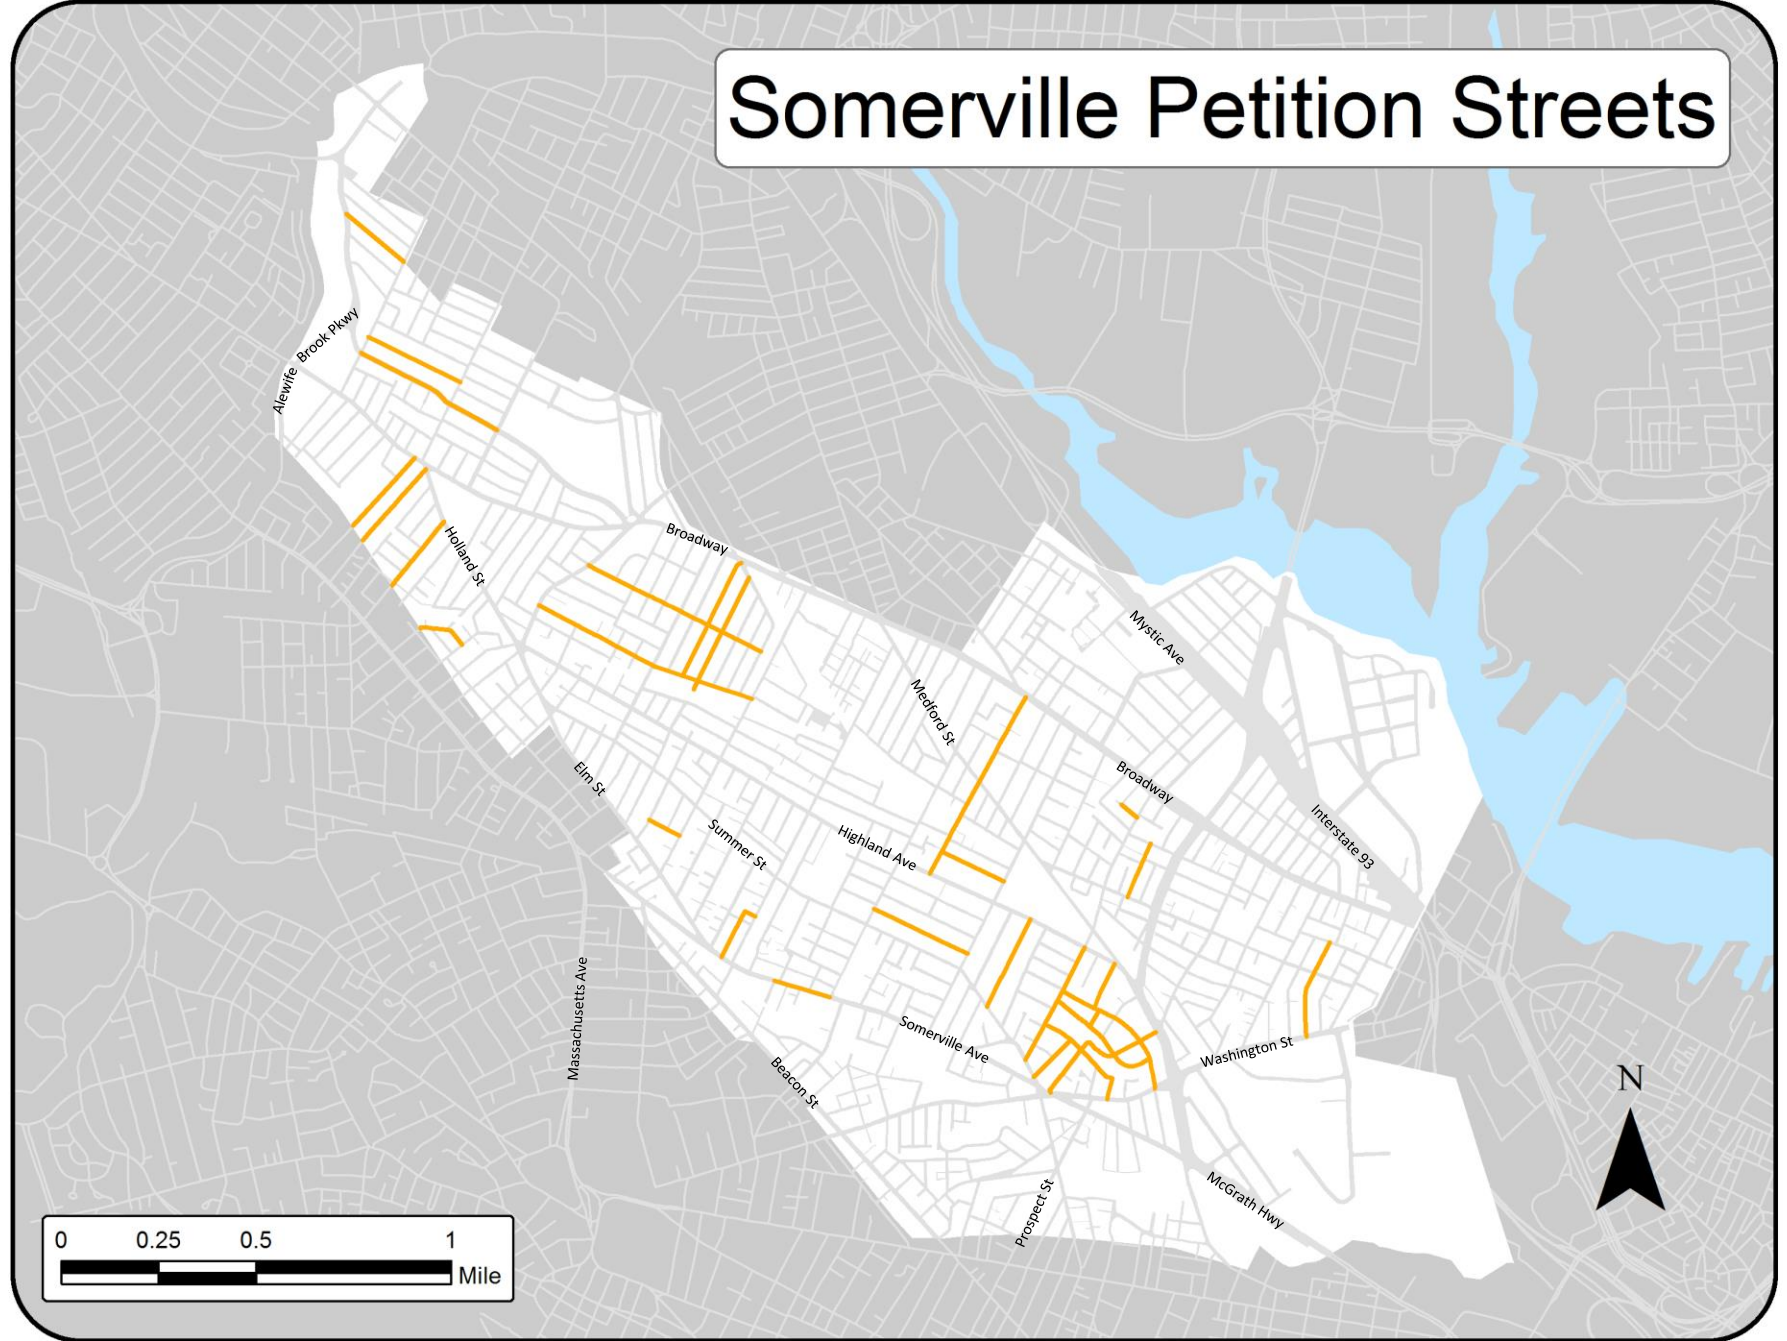

Somerville Petition Streets

Street	Speed (85 th)	Volume (ADT)
Cameron Ave	29	7742
Somerville Ave	28	16952
Powder House Blvd	27	9476
Morrison Ave	23	7096
Rogers Ave	23	1192
Clarendon Ave	23	2095
Highland Rd	23	2052
Sartwell Ave	20	1963
Newbury St	18	675
Kidder Ave	18	6912
Ibbetson St	17	634
Fairfax St	16	817
Raymond Ave	15	418
Kingston St	9	380

Street	Speed (85 th)	Volume (ADT)
Sycamore St	25	2733
Walnut St	25	5858
Florence St	24	1979
Putnam St	23	3784
Hamlet St	22	3496
Wigglesworth St	22	1436
Boston St	20	3226
Madison St	20	459
Avon St	20	606
Stone Ave	19	1747
Warren Ave	19	2826
Prospect Hill Pkwy	19	2862
Munroe St	19	1926
Columbus Ave	14	2866
Bigelow St	14	446
Walnut Rd	12	405