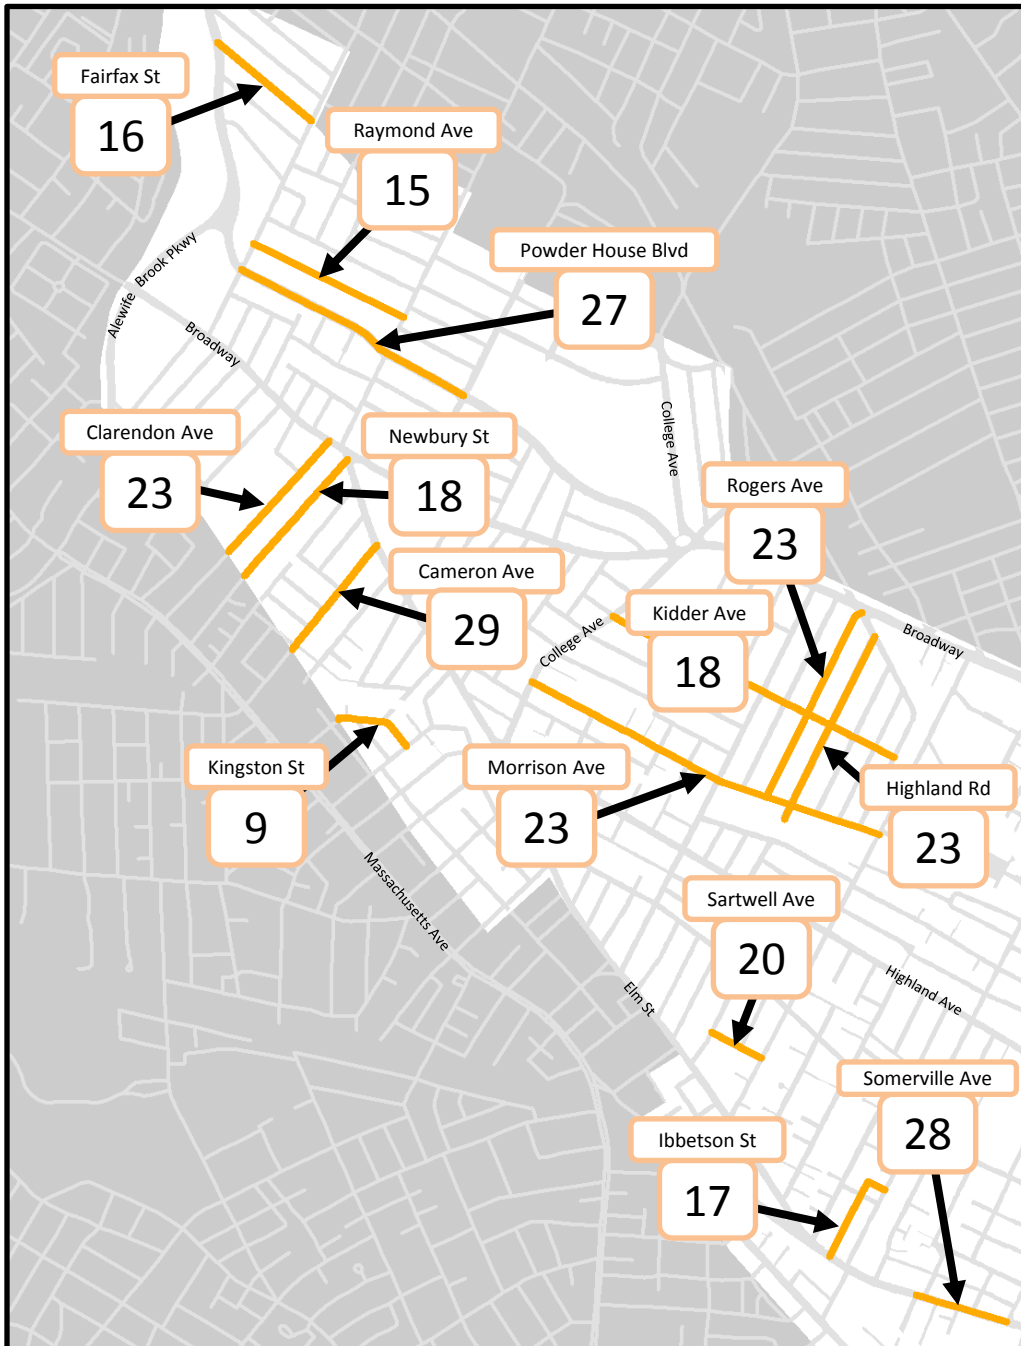

Somerville Petition Streets

Street	Speed (85 th)	Volume (ADT)
Cameron Ave	29	7742
Somerville Ave	28	16952
Powder House Blvd	27	9476
Morrison Ave	23	7096
Rogers Ave	23	1192
Clarendon Ave	23	2095
Highland Rd	23	2052
Sartwell Ave	20	1963
Newbury St	18	675
Kidder Ave	18	6912
Ibbetson St	17	634
Fairfax St	16	817
Raymond Ave	15	418
Kingston St	9	380

Street	Speed (85 th)	Volume (ADT)
Sycamore St	25	2733
Walnut St	25	5858
Florence St	24	1979
Putnam St	23	3784
Hamlet St	22	3496
Wigglesworth St	22	1436
Boston St	20	3226
Madison St	20	459
Avon St	20	606
Stone Ave	19	1747
Warren Ave	19	2826
Prospect Hill Pkwy	19	2862
Munroe St	19	1926
Columbus Ave	14	2866
Bigelow St	14	446
Walnut Rd	12	405