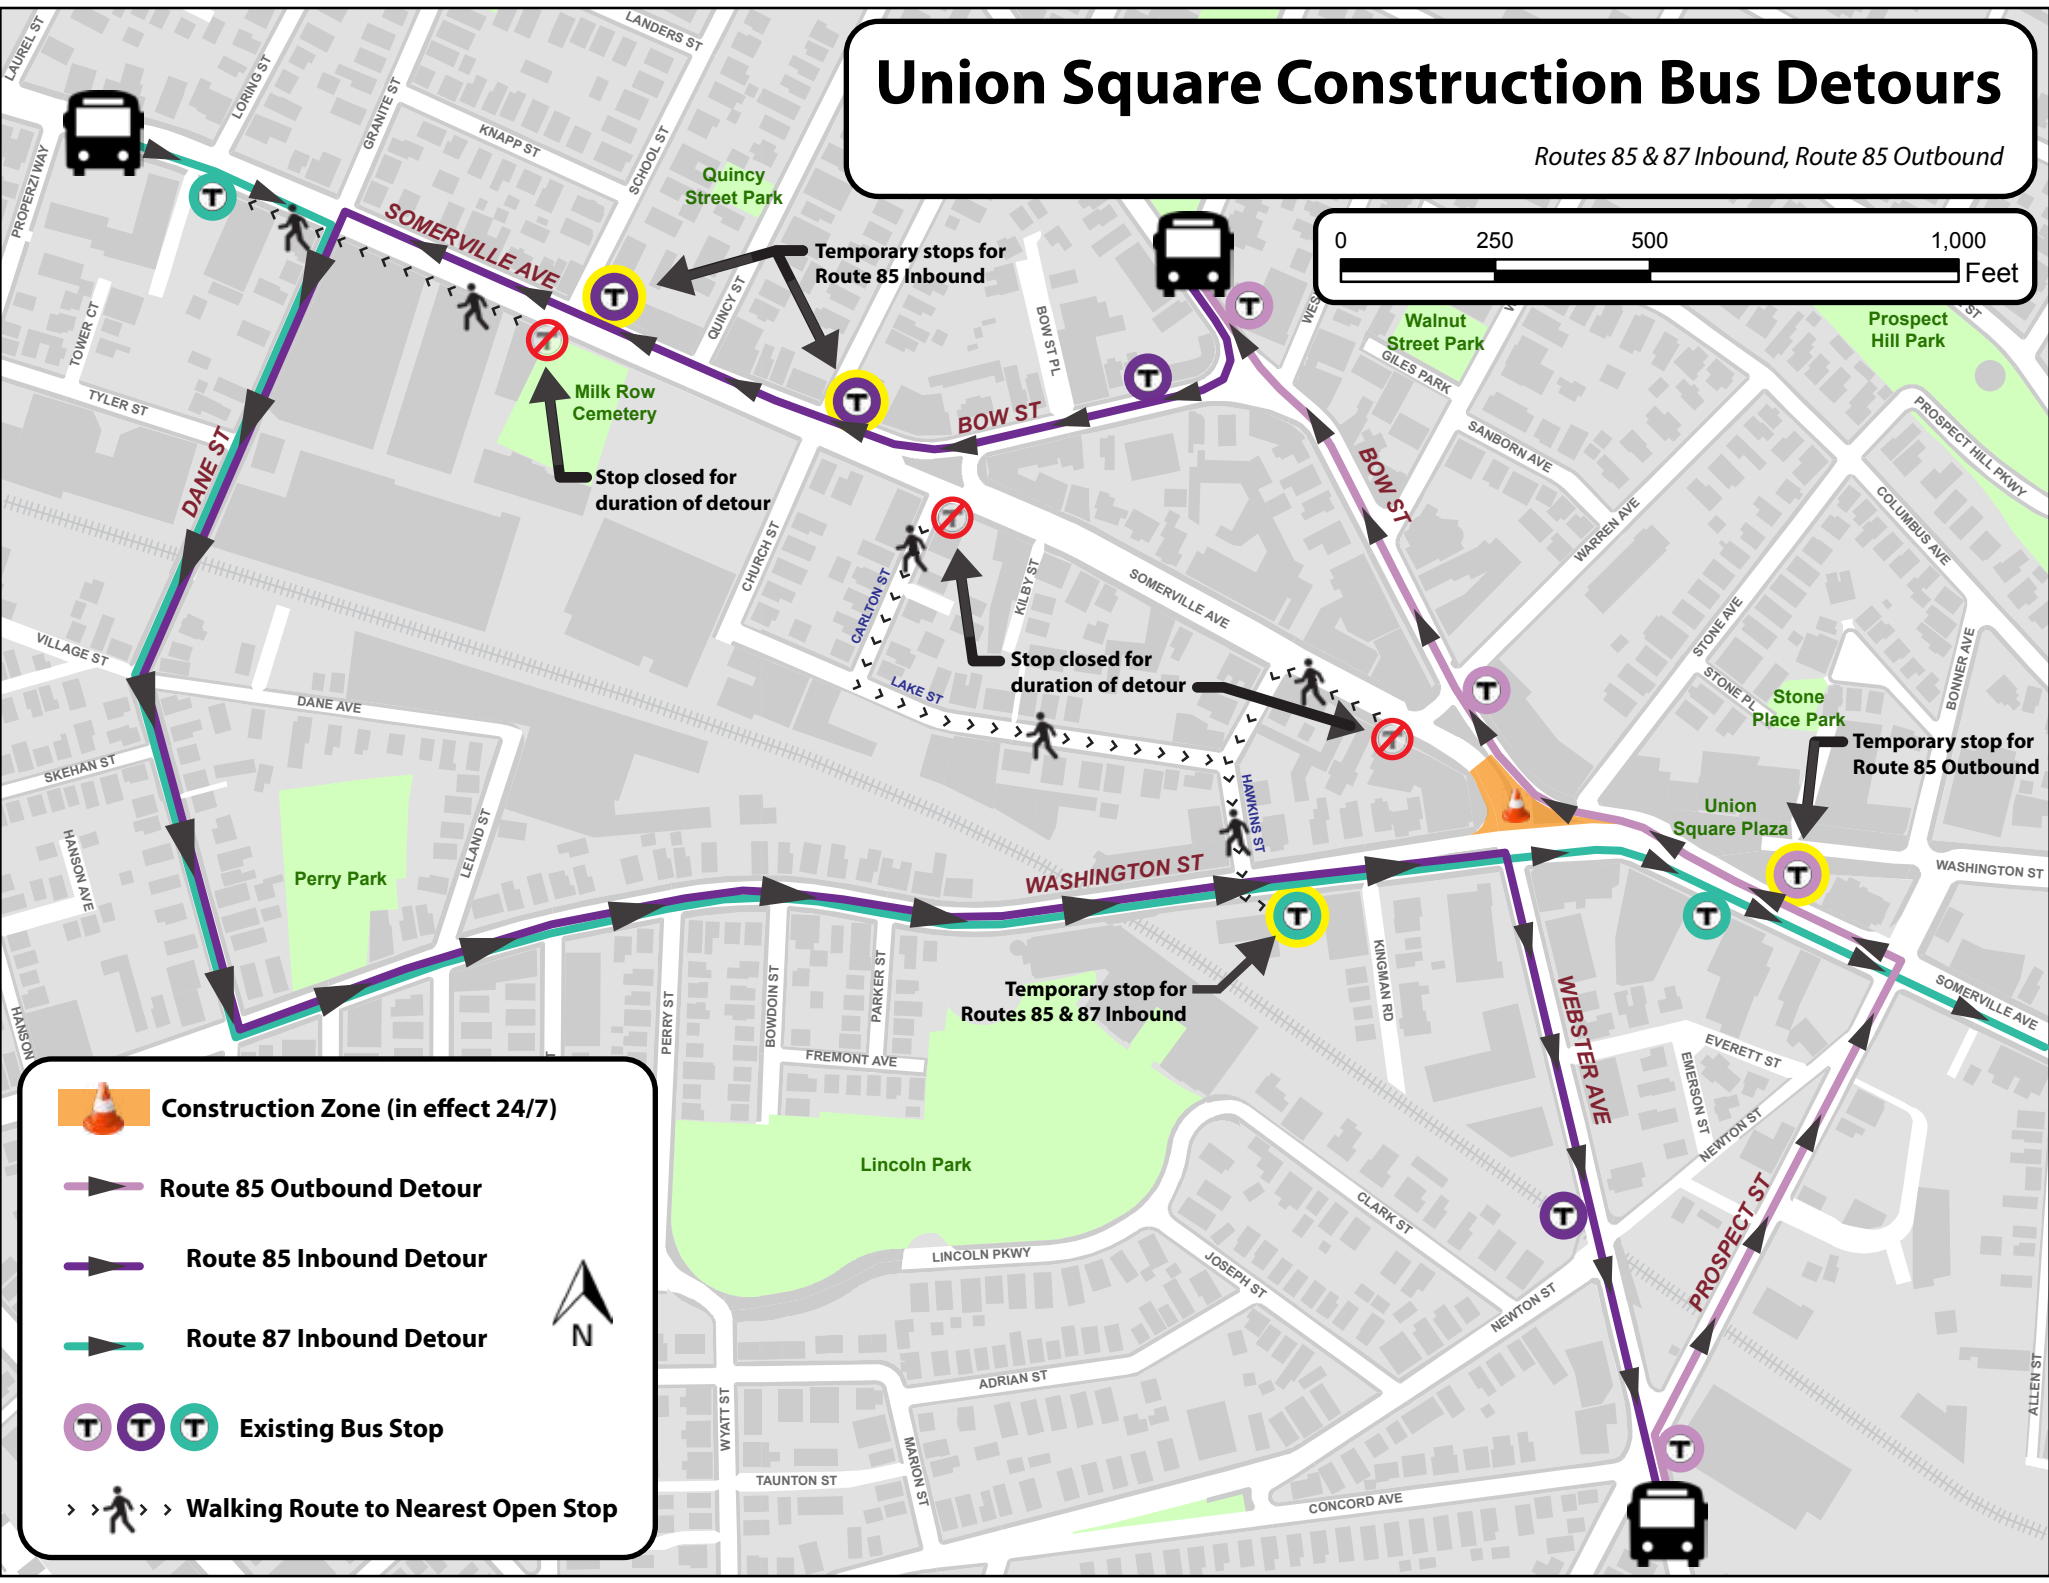

Union Square Construction Bus Detours

Routes 85 & 87 Inbound, Route 85 Outbound

- Construction Zone (in effect 24/7)
- Route 85 Outbound Detour
- Route 85 Inbound Detour
- Route 87 Inbound Detour
- Existing Bus Stop
- Walking Route to Nearest Open Stop